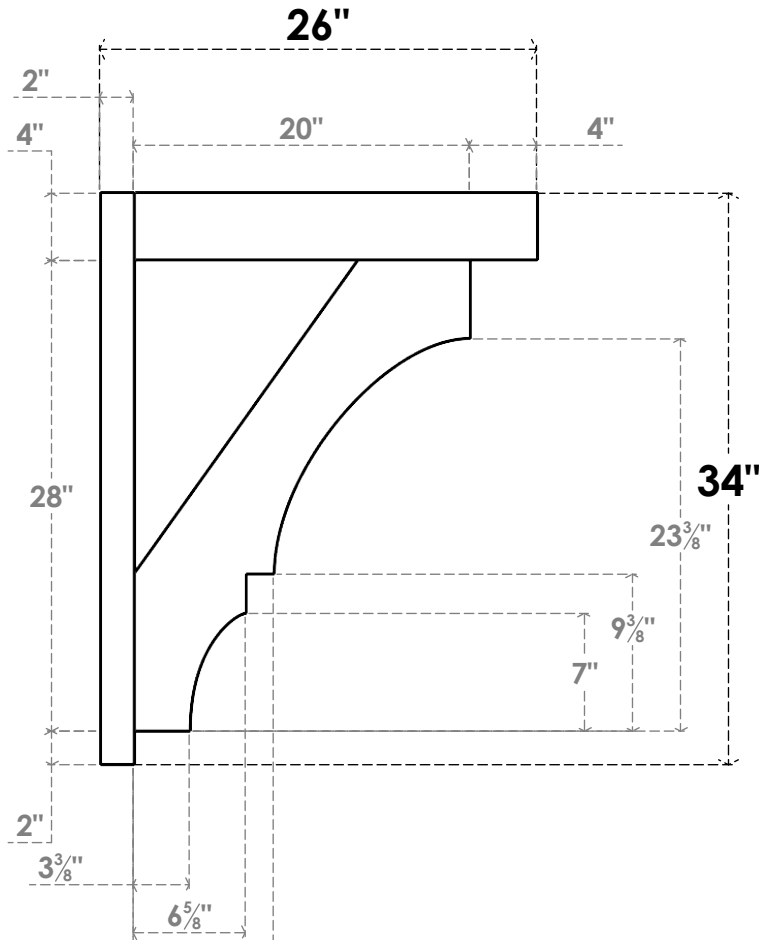

**ITEM NUMBER: OUTUROC040X060X26000X34000X040X020X040BOA44RCPR**

4"W TOP X 6"W BACK X 26"D X 34"H X 4"T TOP X 2"T BACK TIMBERTHANE ROUGH CEDAR BALBOA FAUX WOOD OPEN OUTLOOKER, BLOCK TOP AND BACK, 4"W CLOSED BRACE, PRIMED TAN

**SIDE PROFILE**

**FRONT PROFILE**

**ISOMETRIC**

GENERATED DATE : 07/05/2023

EKENA MILLWORK  
2300 WEST MAIN ST.  
CLARKSVILLE, TX 75426  
TOLL FREE: 866-607-0453  
WWW.EKENAMILLWORK.COM

**NOTES**

1. INSTALLATION TO BE COMPLETED IN ACCORDANCE WITH MANUFACTURER'S SPECIFICATIONS.
2. DRAWING MAY NOT BE TO SCALE
3. THIS DRAWING IS INTENDED FOR DESIGN AND PLANNING PURPOSES ONLY.
4. ALL INFORMATION CONTAINED HEREIN WAS CURRENT AT THE TIME OF DEVELOPMENT BUT MUST BE REVIEWED AND APPROVED BY THE PRODUCT MANUFACTURER TO BE CONSIDERED ACCURATE.
5. TIMBERTHANE ARCHITECTURAL PRODUCTS ARE MADE FROM HIGH DENSITY URETHANE AND COME FACTORY PRIMED