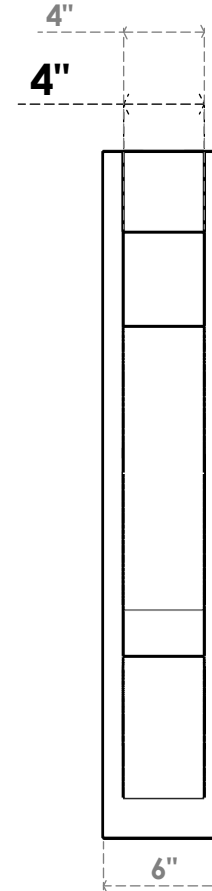

**ITEM NUMBER: OUTUROC040X060X26000X34000X040X020X040BOA44RCPR**

4"W TOP X 6"W BACK X 26"D X 34"H X 4"T TOP X 2"T BACK TIMBERTHANE ROUGH CEDAR BALBOA FAUX WOOD OPEN OUTLOOKER, BLOCK TOP AND BACK, 4"W CLOSED BRACE, PRIMED TAN

**SIDE PROFILE**

**FRONT PROFILE**

**ISOMETRIC**

GENERATED DATE : 07/05/2023

EKENA MILLWORK  
2300 WEST MAIN ST.  
CLARKSVILLE, TX 75426  
TOLL FREE: 866-607-0453  
WWW.EKENAMILLWORK.COM

**NOTES**

1. INSTALLATION TO BE COMPLETED IN ACCORDANCE WITH MANUFACTURER'S SPECIFICATIONS.
2. DRAWING MAY NOT BE TO SCALE
3. THIS DRAWING IS INTENDED FOR DESIGN AND PLANNING PURPOSES ONLY.
4. ALL INFORMATION CONTAINED HEREIN WAS CURRENT AT THE TIME OF DEVELOPMENT BUT MUST BE REVIEWED AND APPROVED BY THE PRODUCT MANUFACTURER TO BE CONSIDERED ACCURATE.
5. TIMBERTHANE ARCHITECTURAL PRODUCTS ARE MADE FROM HIGH DENSITY URETHANE AND COME FACTORY PRIMED