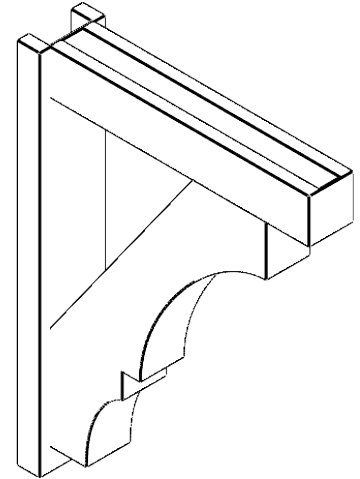

**ITEM NUMBER: OUTUROC040X060X26000X34000X040X020X040BOA44RCPR**

4"W TOP X 6"W BACK X 26"D X 34"H X 4"T TOP X 2"T BACK TIMBERTHANE ROUGH CEDAR BALBOA FAUX WOOD OPEN OUTLOOKER, BLOCK TOP AND BACK, 4"W CLOSED BRACE, PRIMED TAN

**SIDE PROFILE**

**FRONT PROFILE**

**ISOMETRIC**

GENERATED DATE : 07/05/2023

EKENA MILLWORK  
2300 WEST MAIN ST.  
CLARKSVILLE, TX 75426  
TOLL FREE: 866-607-0453  
WWW.EKENAMILLWORK.COM

**NOTES**

1. INSTALLATION TO BE COMPLETED IN ACCORDANCE WITH MANUFACTURER'S SPECIFICATIONS.
2. DRAWING MAY NOT BE TO SCALE
3. THIS DRAWING IS INTENDED FOR DESIGN AND PLANNING PURPOSES ONLY.
4. ALL INFORMATION CONTAINED HEREIN WAS CURRENT AT THE TIME OF DEVELOPMENT BUT MUST BE REVIEWED AND APPROVED BY THE PRODUCT MANUFACTURER TO BE CONSIDERED ACCURATE.
5. TIMBERTHANE ARCHITECTURAL PRODUCTS ARE MADE FROM HIGH DENSITY URETHANE AND COME FACTORY PRIMED