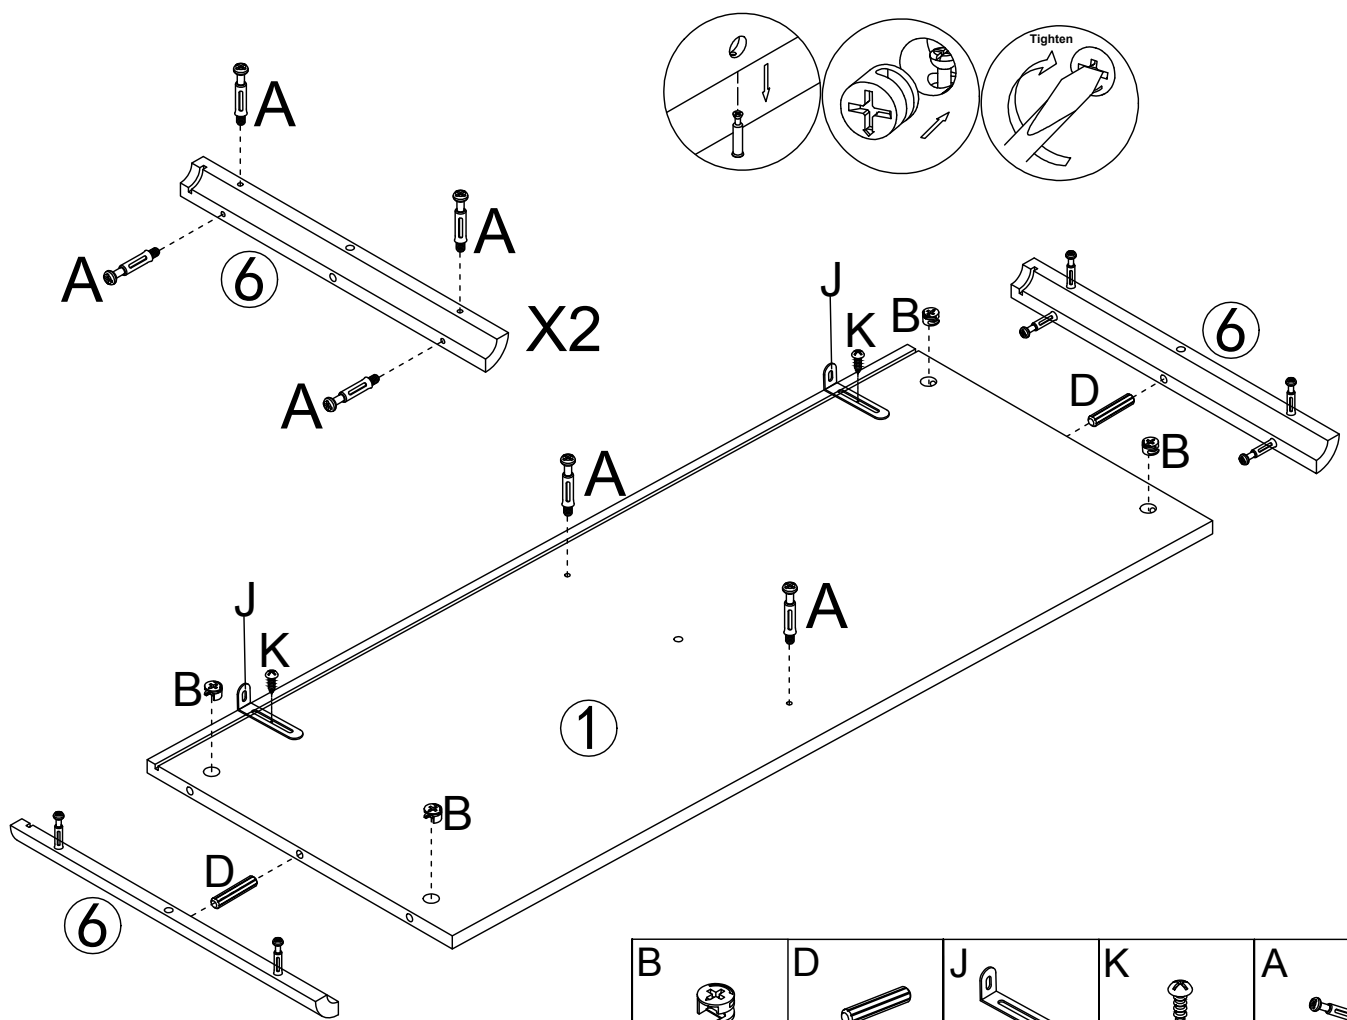

Assembly Instruction

A M6×35mm  34PCS	B Ø15×9 mm  34PCS	C M3.5×14mm  68PCS	D Ø8×30mm  8PCS	E M4×35mm  26PCS	F  8PCS	G M4×20mm  8PCS	H M3.5×14mm  24PCS	I M5×40mm  6PCS	J  2PCS
K M4×14mm  2PCS	M  8PCS	N  4PCS	O 4mm  1PC	P  2PCS	Q  1PC	S M6×15mm  1PC	L  CL DL 6PCS	R  DR CR 6PCS	
①  1PC	②  1PC	③  1PC	④  1PC						
⑤  1PC	⑥  2PCS	⑦  1PC	⑧  2PCS						
⑨  4PCS	⑩  1PC	⑪  1PC	⑫  2PCS						
⑬  2PCS	⑭  6PCS	⑮  6PCS	⑯  6PCS						
⑰  6PCS	⑱  1PC	⑲  1PC	⑳  2PCS						

Cam Lock Fastening System

Insert the cam bolt into the hole first, then insert the cam lock and lock it.

1

CL	CR	C
		
3PCS	3PCS	12PCS

2

Once done the screws on front side of #5 board, please flip over it to back side to screw slides.

CL	CR	C
		
3PCS	3PCS	12PCS

3

B	D	J	K	A
4PCS	2PCS	2PCS	2PCS	10PCS

4

D	B
3PCS	6PCS

5

6

7