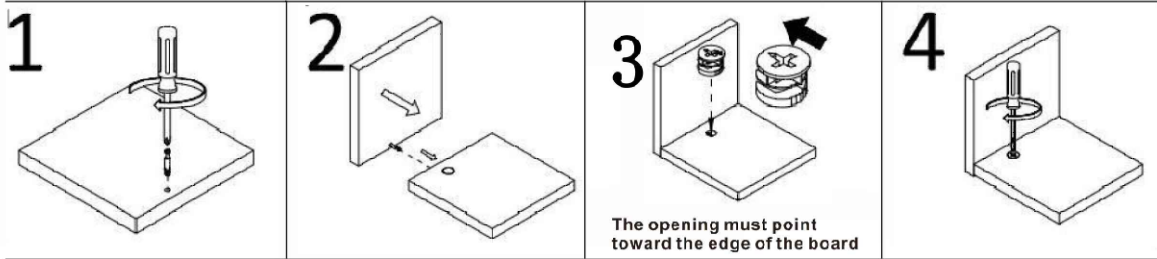

Assembly Instruction

A M6×35mm  34PCS	B Ø15×9 mm  34PCS	C M3.5×14mm  68PCS	D Ø8×30mm  8PCS	E M4×35mm  26PCS	F  8PCS	G M4×20mm  8PCS	H M3.5×14mm  24PCS	I M5×40mm  6PCS	J  2PCS
K M4×14mm  2PCS	M  8PCS	N  4PCS	O 4mm  1PC	P  2PCS	Q  1PC	S M6×15mm  1PC	L  CL DL 6PCS	R  DR CR 6PCS	
①  1PC	②  1PC	③  1PC	④  1PC						
⑤  1PC	⑥  2PCS	⑦  1PC	⑧  2PCS						
⑨  4PCS	⑩  1PC	⑪  1PC	⑫  2PCS						
⑬  2PCS	⑭  6PCS	⑮  6PCS	⑯  6PCS						
⑰  6PCS	⑱  1PC	⑲  1PC	⑳  2PCS						

Cam Lock Fastening System

Insert the cam bolt into the hole first, then insert the cam lock and lock it.

1

CL	CR	C
		
3PCS	3PCS	12PCS

2

Once done the screws on front side of #5 board, please flip over it to back side to screw slides.