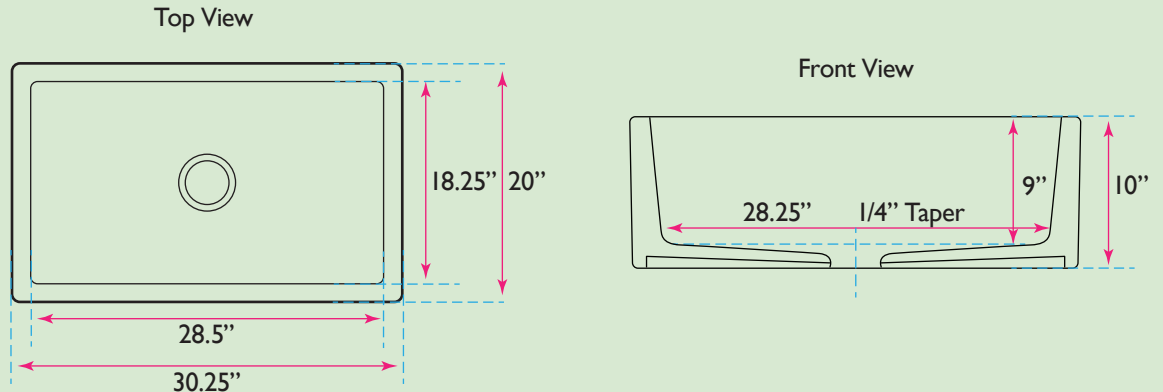

SPECS

OVERALL DIMENSIONS	INTERIOR BOWL	APRON HEIGHT	BOWL DEPTH	DRAIN DIMENSION
30.25" x 20"	28.25" x 18.25"	10"	9.5" (center); 9"	3.5" Opening

FEATURES:

- Fireclay is hygienic, with a glazed surface that inhibits bacterial growth better than stainless steel
- Made in Italy
- Premium Fireclay Sink with Decorative Apron
- Limited warranty
- Nominal Dimensions* - actual dimensions may vary by .5"
- Professional installation recommended - heavy requires 2 people lift
- Template not included
- Drain hole is 3.5" standard opening - may require extended flange/ferrule due to sink thickness
- Custom/apron base required - measurements taken from actual sink