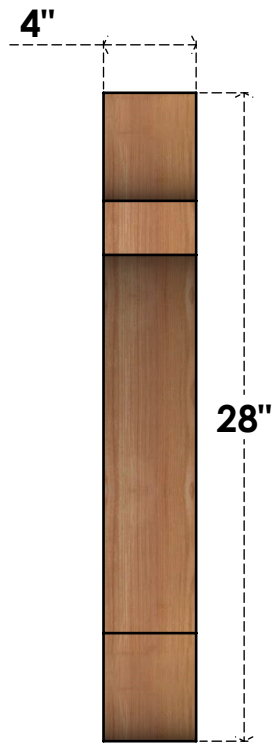

# BRC04X22X28OLY00RWR

4"W X 22"D X 28"H OLYMPIC ROUGH SAWN BRACE, WESTERN RED CEDAR

**SIDE**

**FRONT**

**EKENA MILLWORK**  
 2300 WEST MAIN ST.  
 CLARKSVILLE, TX 75426  
 TOLL FREE: 866-607-0453  
 WWW.EKENAMILLWORK.COM

**NOTES**

1. INSTALLATION TO BE COMPLETED IN ACCORDANCE WITH MANUFACTURER'S SPECIFICATIONS.
2. DRAWING MAY NOT BE TO SCALE
3. THIS DRAWING IS INTENDED FOR DESIGN AND PLANNING PURPOSES ONLY.
4. ALL INFORMATION CONTAINED HEREIN WAS CURRENT AT THE TIME OF DEVELOPMENT BUT MUST BE REVIEWED AND APPROVED BY THE PRODUCT MANUFACTURER TO BE CONSIDERED ACCURATE.
5. PRODUCTS ARE NOT KILN DRIED. THIS ITEM IS UNIQUE AND WILL CONTAIN THE NATURAL VARIATIONS THAT THE WOOD SPECIES OFFERS. THIS MAY RESULT IN VARIATIONS UP TO 1/4"