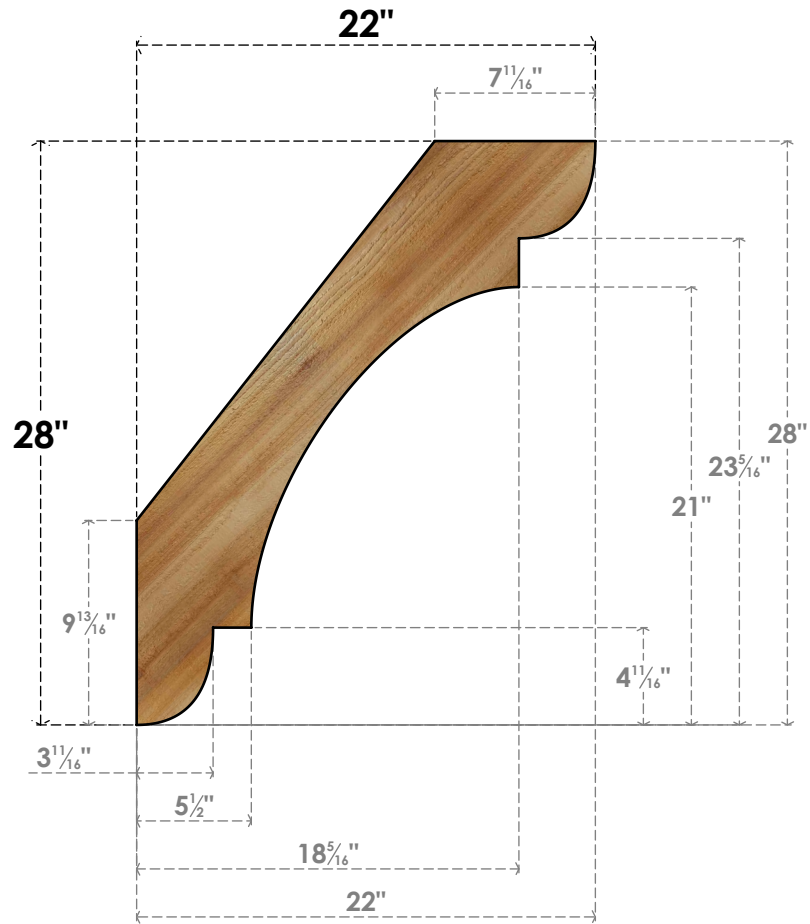

# BRC04X22X28OLY00RWR

4"W X 22"D X 28"H OLYMPIC ROUGH SAWN BRACE, WESTERN RED CEDAR

**SIDE**

**FRONT**

**EKENA MILLWORK**  
 2300 WEST MAIN ST.  
 CLARKSVILLE, TX 75426  
 TOLL FREE: 866-607-0453  
 WWW.EKENAMILLWORK.COM