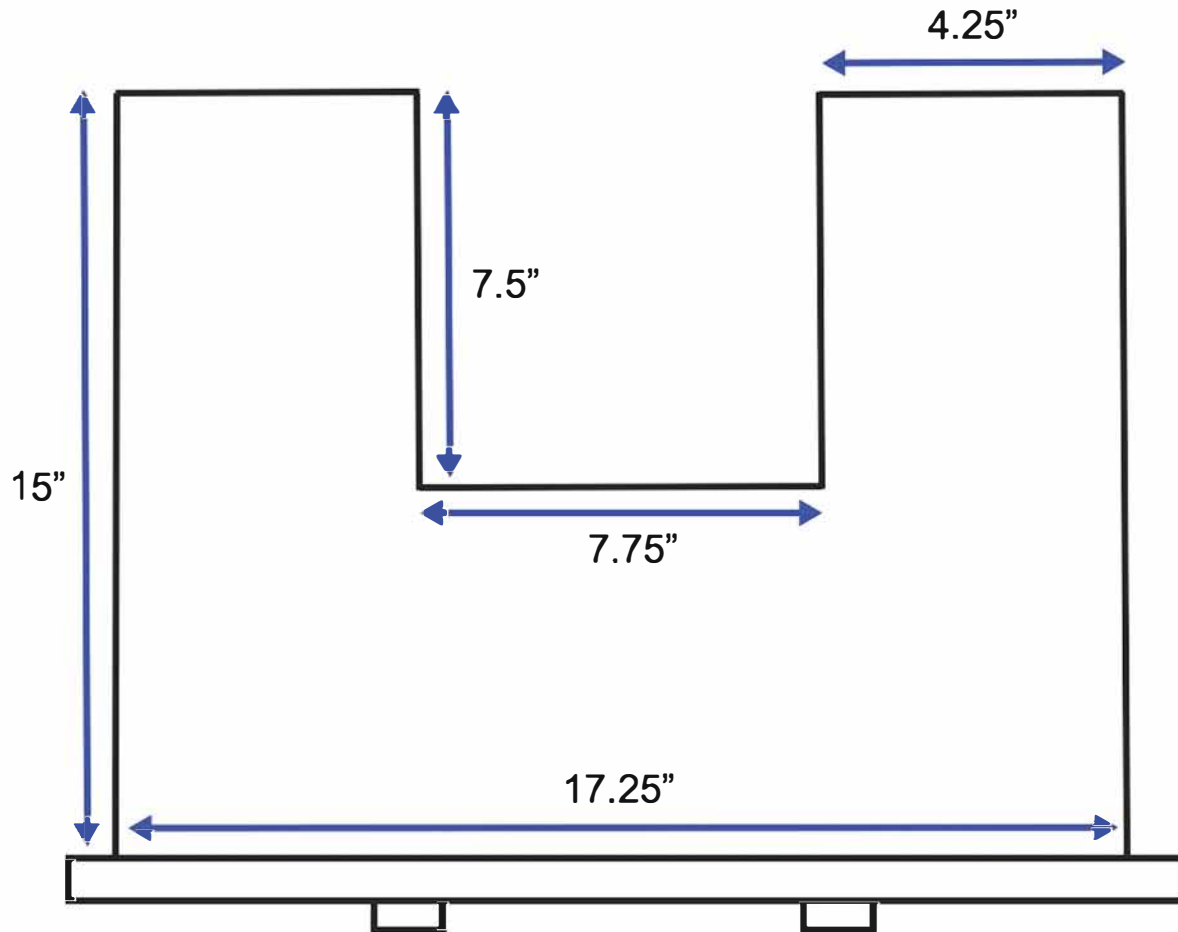

24-inch Vanity

Top and Middle Drawer - Bird's Eye View

All measurements are approximate and rounded to the nearest quarter inch.
Please allow for a slight margin of error.