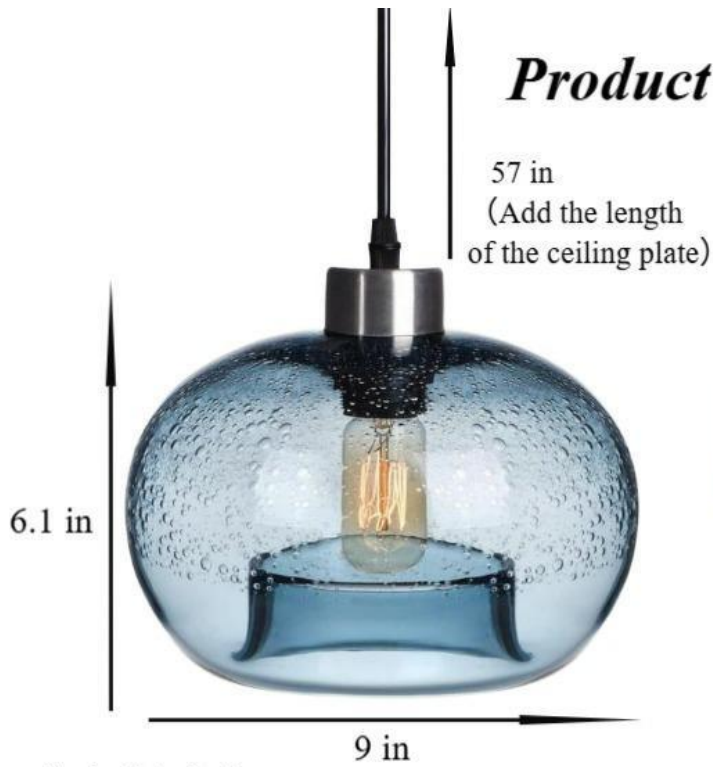

## ***Product Information***

***E26 X 1***  
*(Blub Not Included)*

*Product Introduction:*

*Lamp body color: Gradient blue*

*Material: Glass*

*Lamp shade size: diameter 9in \* height 6in (approximately)*

*Ceiling plate: 4.7-inch diameter (circular) black*

*Hanging line: Height 57in*

*Lamp head model: E26 \* 1 (excluding bulb)*