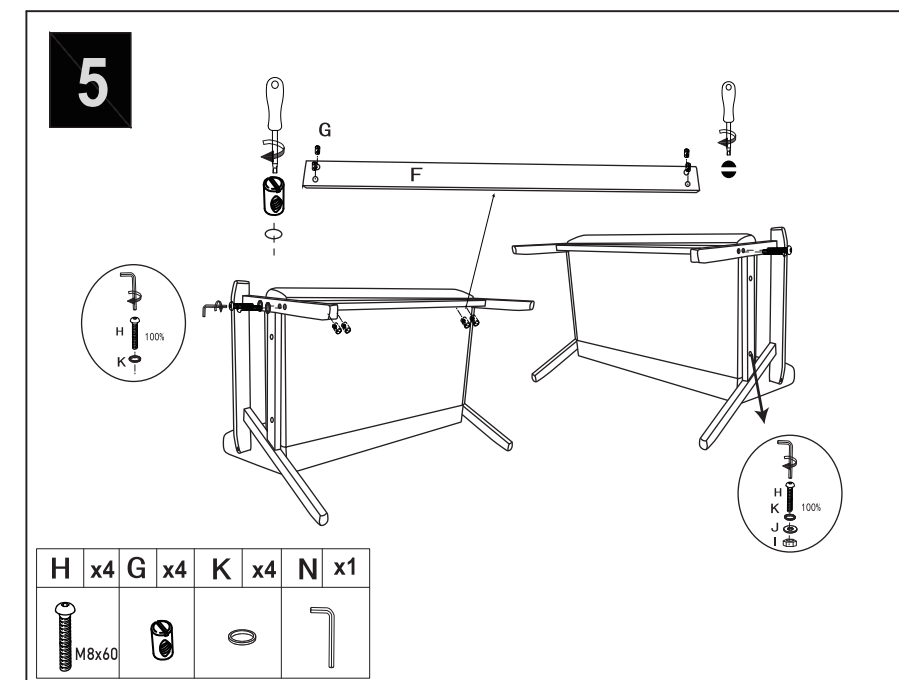

Important: Retain this instruction for future reference:

Read carefully before assembling.

Product to be assembled. Position in a stable way on a flat ground. Maximum recommended load: 200kg.

Check the fastening devices regularly. We decline all responsibility in the event of incorrect use, assembly, or adverse weather conditions.

Class of use: domestic.

A	X1	B	X1	C	X1	D	X1								
E	X1	F	X1												
G	x4	H	x15	I	x4	J	x9	K	x15	L	x6	M	x1	N	x1
	M8x60														

A		x1		B		x1		C		x1		D		x1																	
																															
E		x1		F		x1																									
																															
G		x4		H		x12		I		x4		J		x2		K		x12		L		x4		M		x1		N		x1	
		 M8x60																													

	40MIN		
---	--------------	---	---

1

1. Insert 4 sets hardware into position first.
2. Tighten them in the same time then.

H	x2	J	x2	K	x2	N	x1
							

2

H	x4	K	x4	I	x4	M	x1	N	x1
									

3

H	x2	K	x2	N	x1
	M8x60				