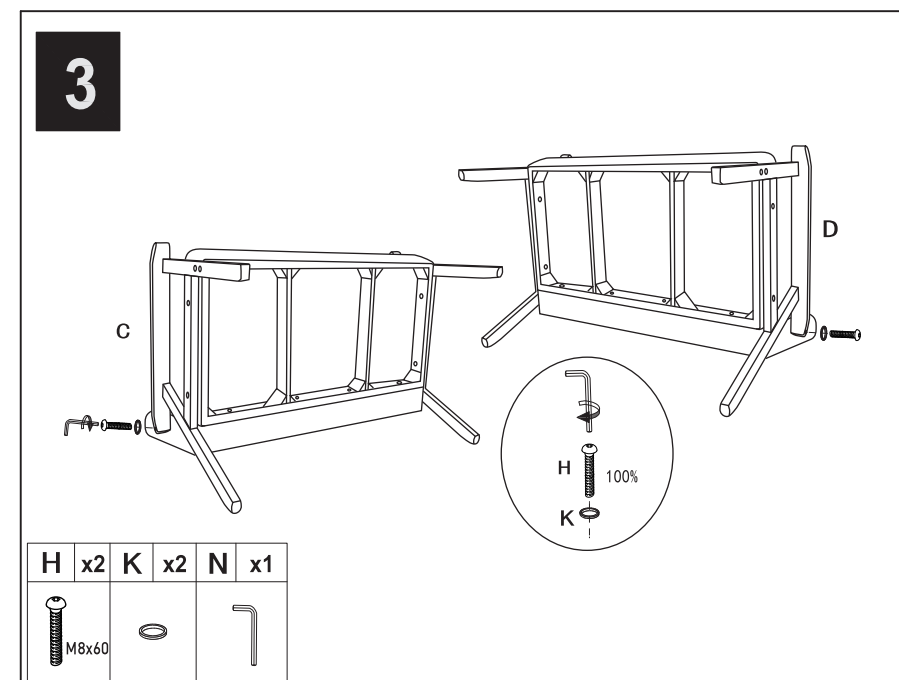

Important: Retain this instruction for future reference:

Read carefully before assembling.

Product to be assembled. Position in a stable way on a flat ground. Maximum recommended load: 200kg.

Check the fastening devices regularly. We decline all responsibility in the event of incorrect use, assembly, or adverse weather conditions.

Class of use: domestic.

A	X1	B	X1	C	X1	D	X1								
E	X1	F	X1												
G	x4	H	x15	I	x4	J	x9	K	x15	L	x6	M	x1	N	x1
	M8x60														

A		x1		B		x1		C		x1		D		x1																	
																															
E		x1		F		x1																									
																															
G		x4		H		x12		I		x4		J		x2		K		x12		L		x4		M		x1		N		x1	
		 M8x60																													

	40MIN		
---	--------------	---	---

1

1. Insert 4 sets hardware into position first.
2. Tighten them in the same time then.

H	x2	J	x2	K	x2	N	x1
							

2

H	x4	K	x4	I	x4	M	x1	N	x1
									

3

H	x2	K	x2	N	x1
	M8x60				