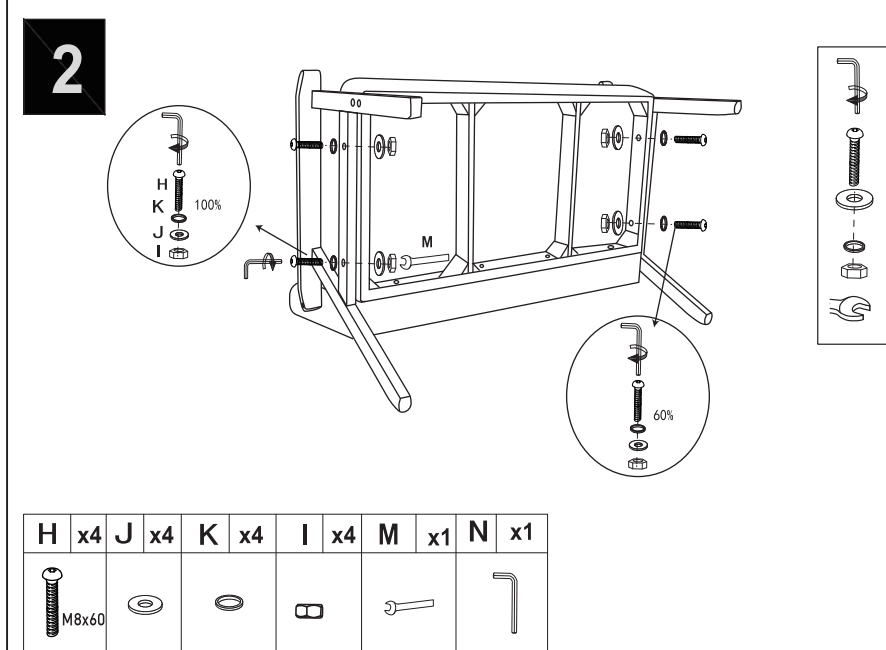

Important: Retain this instruction for future reference:

Read carefully before assembling.

Product to be assembled. Position in a stable way on a flat ground. Maximum recommended load: 200kg.

Check the fastening devices regularly. We decline all responsibility in the event of incorrect use, assembly, or adverse weather conditions.

Class of use: domestic.

A	X1	B	X1	C	X1	D	X1								
E	X1	F	X1												
G	x4	H	x15	I	x4	J	x9	K	x15	L	x6	M	x1	N	x1
	M8x60														

A		x1		B		x1		C		x1		D		x1																	
																															
E		x1		F		x1																									
																															
G		x4		H		x12		I		x4		J		x2		K		x12		L		x4		M		x1		N		x1	
		 M8x60																													

	40MIN		
---	--------------	---	---

1

1. Insert 4 sets hardware into position first.
2. Tighten them in the same time then.

H	x2	J	x2	K	x2	N	x1
							

2

H	x4	K	x4	I	x4	M	x1	N	x1
									

3

H	x2	K	x2	N	x1
	M8x60				