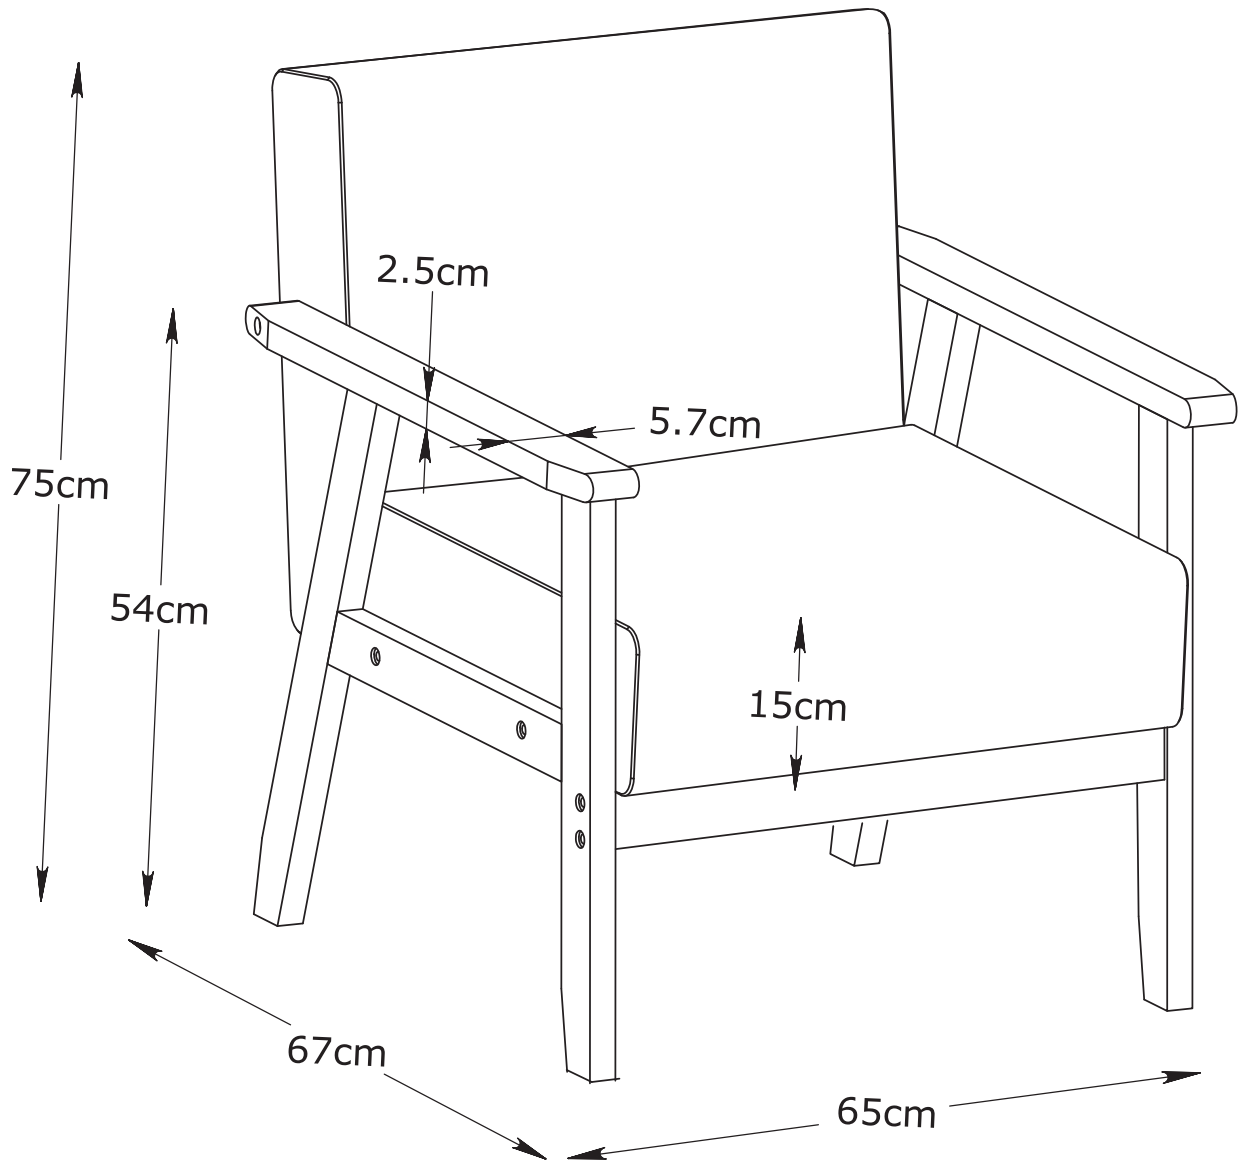

Important: Retain this instruction for future reference:

Read carefully before assembling.

Product to be assembled. Position in a stable way on a flat ground. Maximum recommended load: 200kg.

Check the fastening devices regularly. We decline all responsibility in the event of incorrect use, assembly, or adverse weather conditions.

Class of use: domestic.

A	X1	B	X1	C	X1	D	X1								
E	X1	F	X1												
G	x4	H	x15	I	x4	J	x9	K	x15	L	x6	M	x1	N	x1
	M8x60														

A		x1		B		x1		C		x1		D		x1																	
																															
E		x1		F		x1																									
																															
G		x4		H		x12		I		x4		J		x2		K		x12		L		x4		M		x1		N		x1	
		 M8x60																													

	40MIN		
---	--------------	---	---

1

1. Insert 4 sets hardware into position first.
2. Tighten them in the same time then.

H	x2	J	x2	K	x2	N	x1
							

2

H	x4	K	x4	I	x4	M	x1	N	x1
									

3

H	x2	K	x2	N	x1
	M8x60				

4

5

G	x4	H	x4	K	x4	N	x1
							
		M8x60					

6

L	x4
