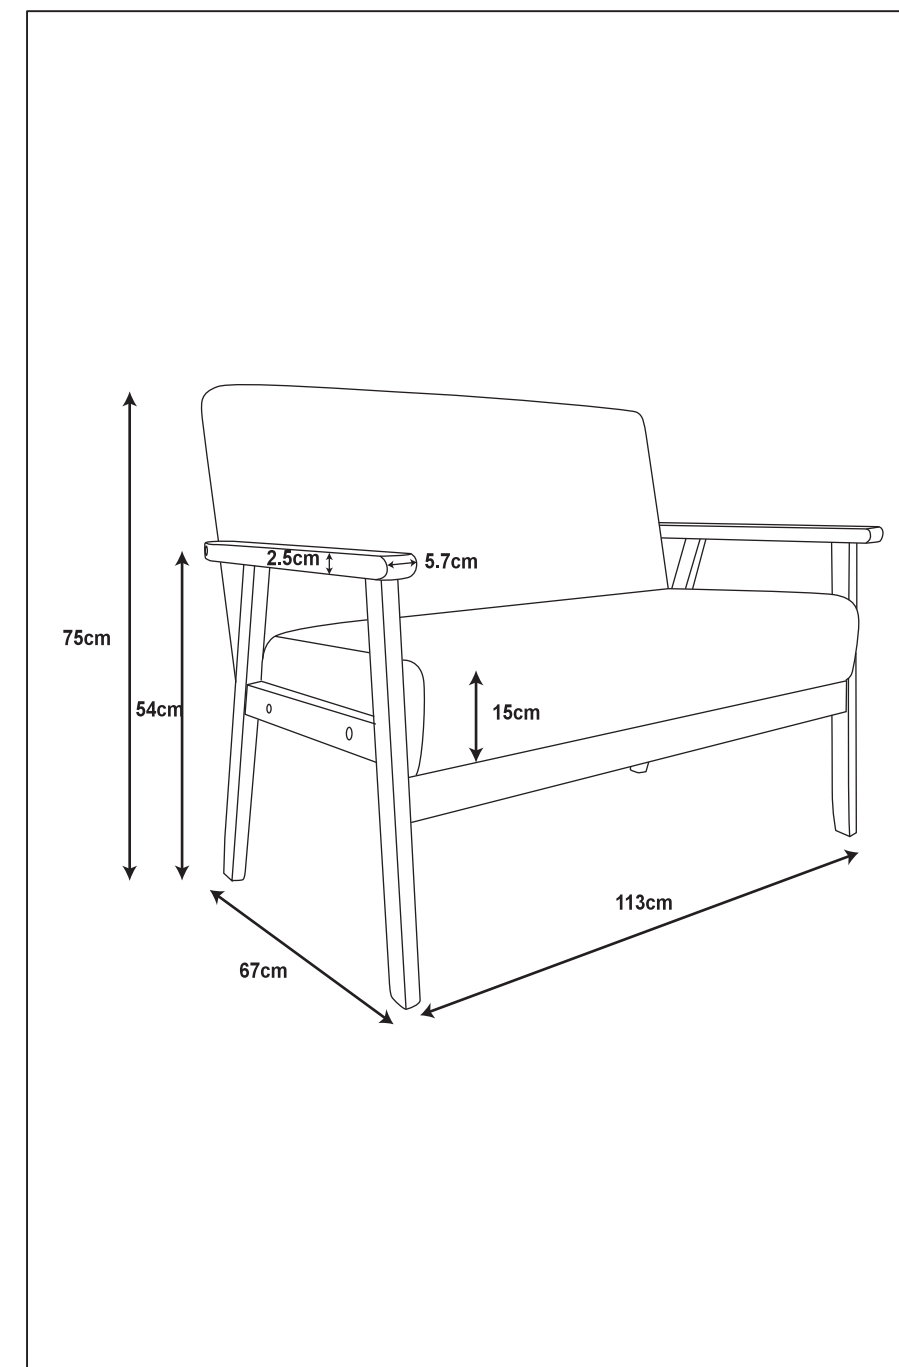

Important: Retain this instruction for future reference:

Read carefully before assembling.

Product to be assembled. Position in a stable way on a flat ground. Maximum recommended load: 200kg.

Check the fastening devices regularly. We decline all responsibility in the event of incorrect use, assembly, or adverse weather conditions.

Class of use: domestic.

A	X1	B	X1	C	X1	D	X1								
E	X1	F	X1												
G	x4	H	x15	I	x4	J	x9	K	x15	L	x6	M	x1	N	x1
	M8x60														

A		x1		B		x1		C		x1		D		x1																	
																															
E		x1		F		x1																									
																															
G		x4		H		x12		I		x4		J		x2		K		x12		L		x4		M		x1		N		x1	
		 M8x60																													

	40MIN		
---	--------------	---	---

1

1. Insert 4 sets hardware into position first.
2. Tighten them in the same time then.

H	x2	J	x2	K	x2	N	x1
							

2

H	x4	K	x4	I	x4	M	x1	N	x1
									

3

H	x2	K	x2	N	x1
	M8x60				