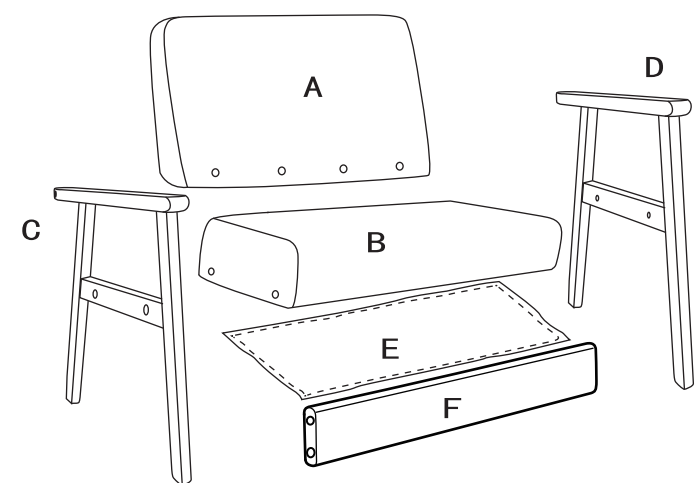

Important: Retain this instruction for future reference:

Read carefully before assembling.

Product to be assembled. Position in a stable way on a flat ground. Maximum recommended load: 200kg.

Check the fastening devices regularly. We decline all responsibility in the event of incorrect use, assembly, or adverse weather conditions.

Class of use: domestic.

A	X1	B	X1	C	X1	D	X1								
E	X1	F	X1												
G	x4	H	x15	I	x4	J	x9	K	x15	L	x6	M	x1	N	x1
	M8x60														

A		x1		B		x1		C		x1		D		x1																	
																															
E		x1		F		x1																									
																															
G		x4		H		x12		I		x4		J		x2		K		x12		L		x4		M		x1		N		x1	
		 M8x60																													

	40MIN		
---	--------------	---	---

1

1. Insert 4 sets hardware into position first.
2. Tighten them in the same time then.

H	x2	J	x2	K	x2	N	x1
							

2

H	x4	K	x4	I	x4	M	x1	N	x1
									

3

H	x2	K	x2	N	x1
	M8x60				