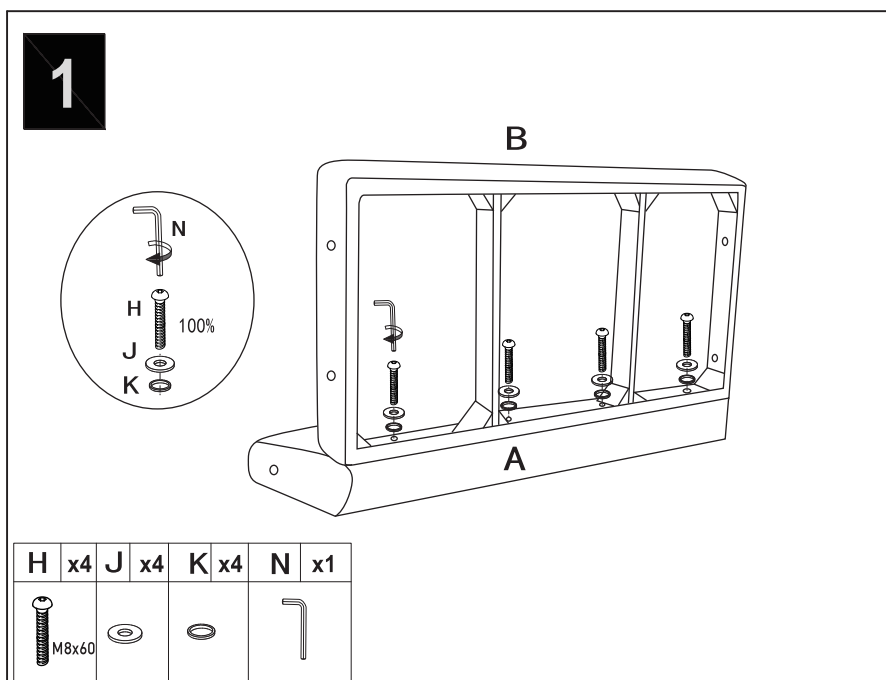

Important: Retain this instruction for future reference:

Read carefully before assembling.

Product to be assembled. Position in a stable way on a flat ground. Maximum recommended load: 200kg.

Check the fastening devices regularly. We decline all responsibility in the event of incorrect use, assembly, or adverse weather conditions.

Class of use: domestic.

A	X1	B	X1	C	X1	D	X1								
E	X1	F	X1												
G	x4	H	x15	I	x4	J	x9	K	x15	L	x6	M	x1	N	x1
	M8x60														

A		x1		B		x1		C		x1		D		x1																	
																															
E		x1		F		x1																									
																															
G		x4		H		x12		I		x4		J		x2		K		x12		L		x4		M		x1		N		x1	
		 M8x60																													

	40MIN		
---	--------------	---	---

1

1. Insert 4 sets hardware into position first.
2. Tighten them in the same time then.

H	x2	J	x2	K	x2	N	x1
							

2

H	x4	K	x4	I	x4	M	x1	N	x1
									

3

H	x2	K	x2	N	x1
	M8x60				