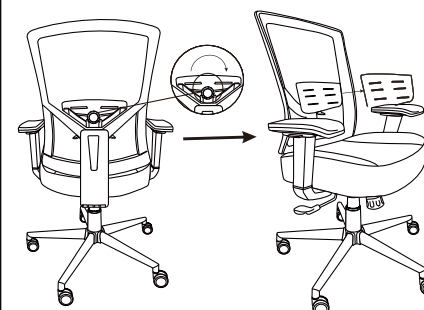

We sincerely hope this office chair can bring you a unique and comfortable experience.

Email address:home@wanbaochair.com

Installation steps

Instructions

Transfer the weight from the chair and lift up the right handle.

This mechanism is a synchronous tilt chassis, which can achieve free lifting by adjusting the handle, and the handle can control the locking and swing of the chassis, the adjustment Angle of the base is 3°-10°, the chair back adjustment Angle is 87°-106°, and the hand wheel can adjust the spring tightness.

The armrest can be adjusted up and down.

The Lumbar backrest can be adjusted up and down.

The Lumbar backrest can be adjusted forward and backward.

Prueba de piezas

Modelo: 7028-2
Circulación: 20240334499Z