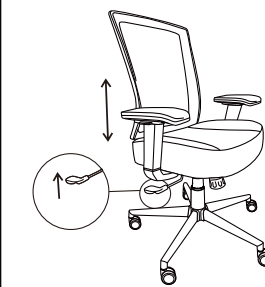

Installation steps

Instructions

Transfer the weight from the chair and lift up the right handle.