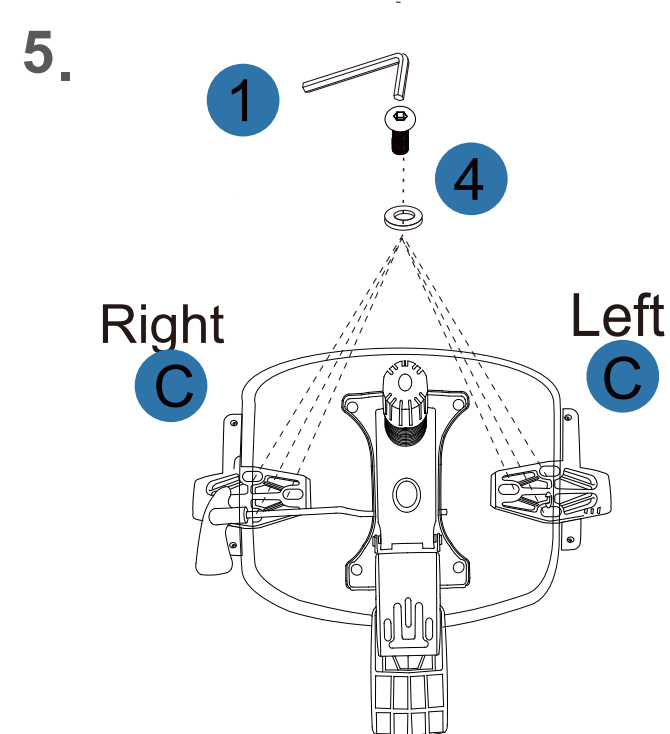

This mechanism is a synchronous tilt chassis, which can achieve free lifting by adjusting the handle, and the handle can control the locking and swing of the chassis, the adjustment Angle of the base is 3°-10°, the chair back adjustment Angle is 87°-106°, and the hand wheel can adjust the spring tightness.

The armrest can be adjusted up and down.

The Lumbar backrest can be adjusted up and down.

The Lumbar backrest can be adjusted forward and backward.

Prueba de piezas

Modelo: 7028-2
Circulación: 20240334499Z