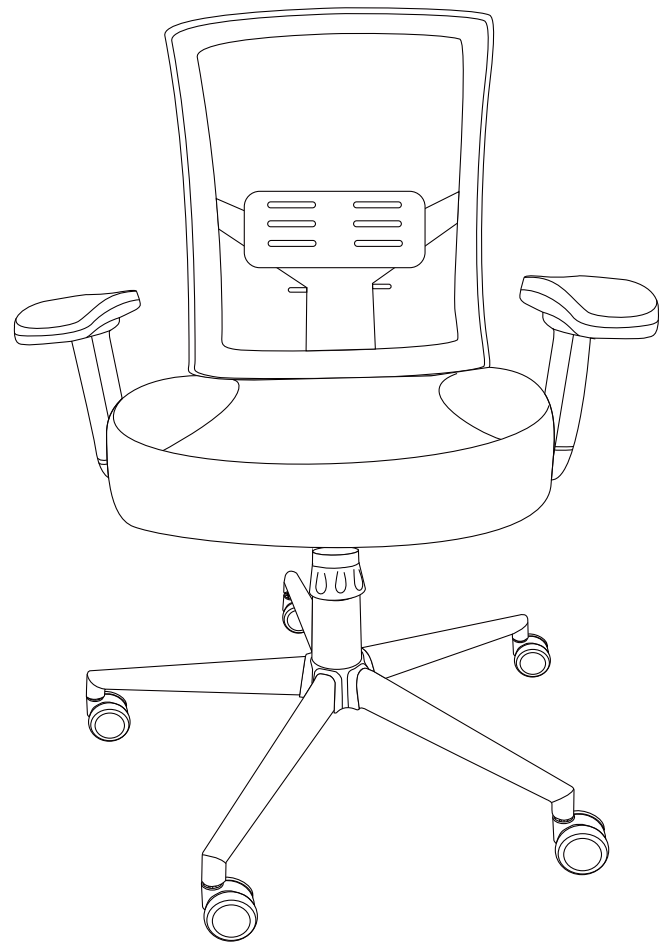

Parts inspection

MODEL : 7028-2
Edition:20240334499Z

Every Blue Whale customer is our important family, if you encounter any trouble during the installation and use of the process, please feel free to contact us.

We sincerely hope this office chair can bring you a unique and comfortable experience.

Email address:home@wanbaochair.com

Installation steps

Instructions

Transfer the weight from the chair and lift up the right handle.

This mechanism is a synchronous tilt chassis, which can achieve free lifting by adjusting the handle, and the handle can control the locking and swing of the chassis, the adjustment Angle of the base is 3°-10°, the chair back adjustment Angle is 87°-106°, and the hand wheel can adjust the spring tightness.

The armrest can be adjusted up and down.

The Lumbar backrest can be adjusted up and down.

The Lumbar backrest can be adjusted forward and backward.

Prueba de piezas

Modelo: 7028-2
Circulación: 20240334499Z