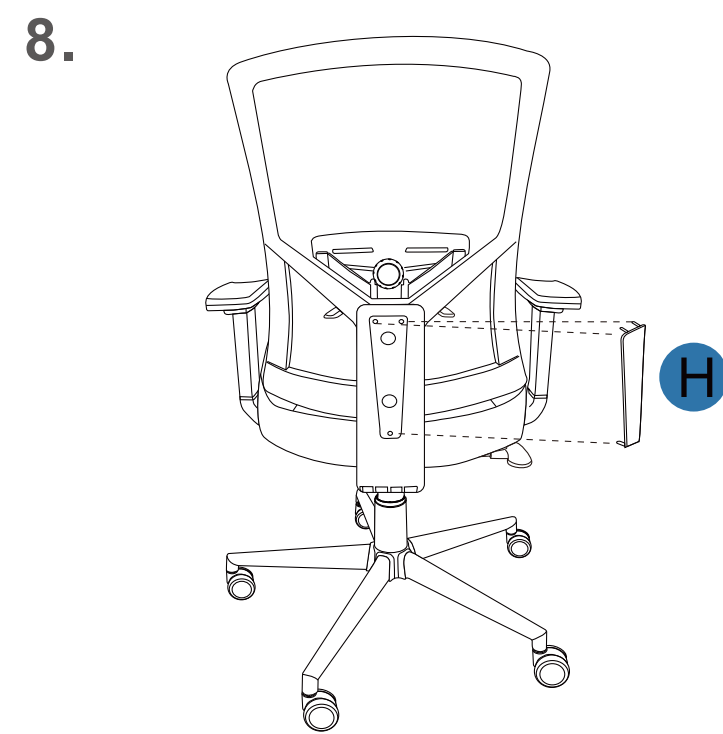

This mechanism is a synchronous tilt chassis, which can achieve free lifting by adjusting the handle, and the handle can control the locking and swing of the chassis, the adjustment Angle of the base is 3°-10°, the chair back adjustment Angle is 87°-106°, and the hand wheel can adjust the spring tightness.

The armrest can be adjusted up and down.

The Lumbar backrest can be adjusted up and down.

The Lumbar backrest can be adjusted forward and backward.

Prueba de piezas

Modelo: 7028-2
Circulación: 20240334499Z