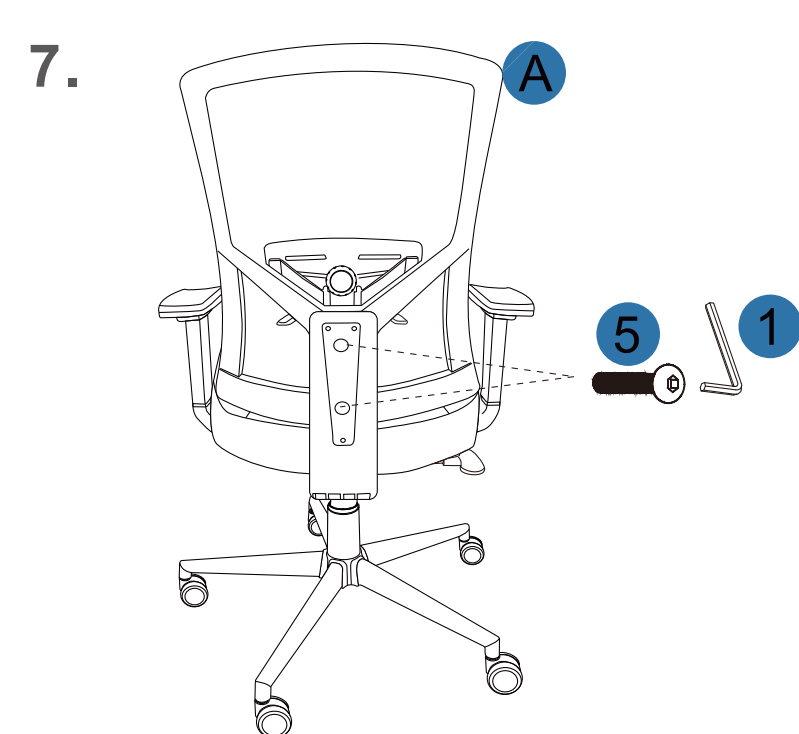

This mechanism is a synchronous tilt chassis, which can achieve free lifting by adjusting the handle, and the handle can control the locking and swing of the chassis, the adjustment Angle of the base is 3°-10°, the chair back adjustment Angle is 87°-106°, and the hand wheel can adjust the spring tightness.

The armrest can be adjusted up and down.

The Lumbar backrest can be adjusted up and down.

The Lumbar backrest can be adjusted forward and backward.

Prueba de piezas

Modelo: 7028-2
Circulación: 20240334499Z