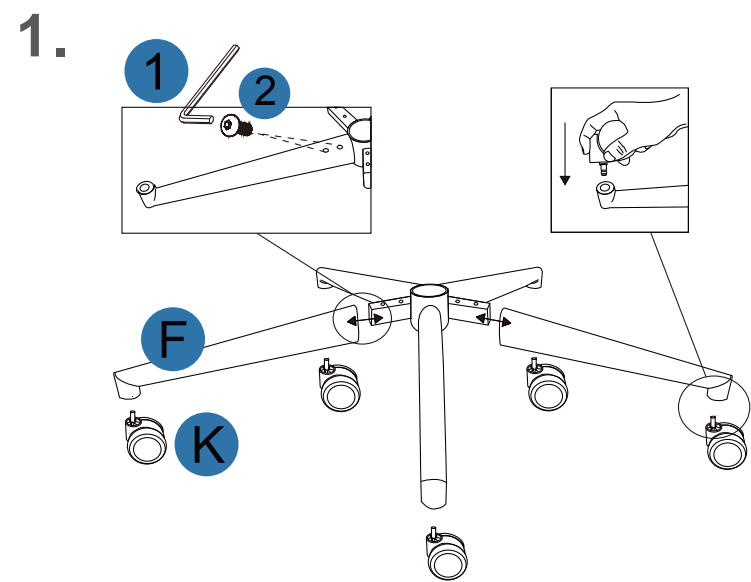

Installation steps

Instructions

Transfer the weight from the chair and lift up the right handle.

This mechanism is a synchronous tilt chassis, which can achieve free lifting by adjusting the handle, and the handle can control the locking and swing of the chassis, the adjustment Angle of the base is 3°-10°, the chair back adjustment Angle is 87°-106°, and the hand wheel can adjust the spring tightness.