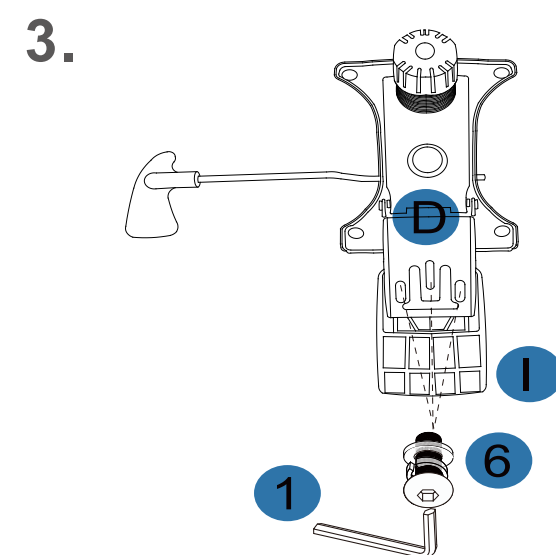

Installation steps

Instructions

Transfer the weight from the chair and lift up the right handle.

This mechanism is a synchronous tilt chassis, which can achieve free lifting by adjusting the handle, and the handle can control the locking and swing of the chassis, the adjustment Angle of the base is 3°-10°, the chair back adjustment Angle is 87°-106°, and the hand wheel can adjust the spring tightness.