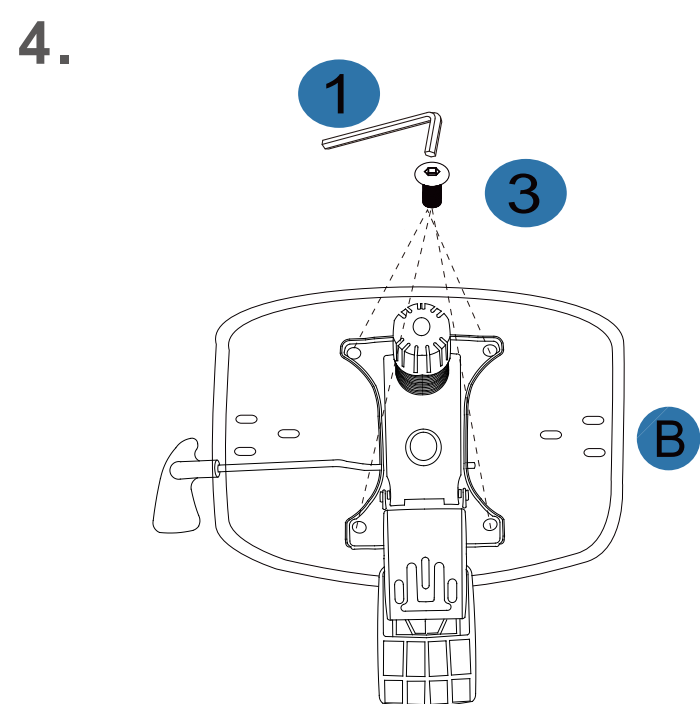

This mechanism is a synchronous tilt chassis, which can achieve free lifting by adjusting the handle, and the handle can control the locking and swing of the chassis, the adjustment Angle of the base is 3°-10°, the chair back adjustment Angle is 87°-106°, and the hand wheel can adjust the spring tightness.

The armrest can be adjusted up and down.

The Lumbar backrest can be adjusted up and down.

The Lumbar backrest can be adjusted forward and backward.

Prueba de piezas

Modelo: 7028-2
Circulación: 20240334499Z