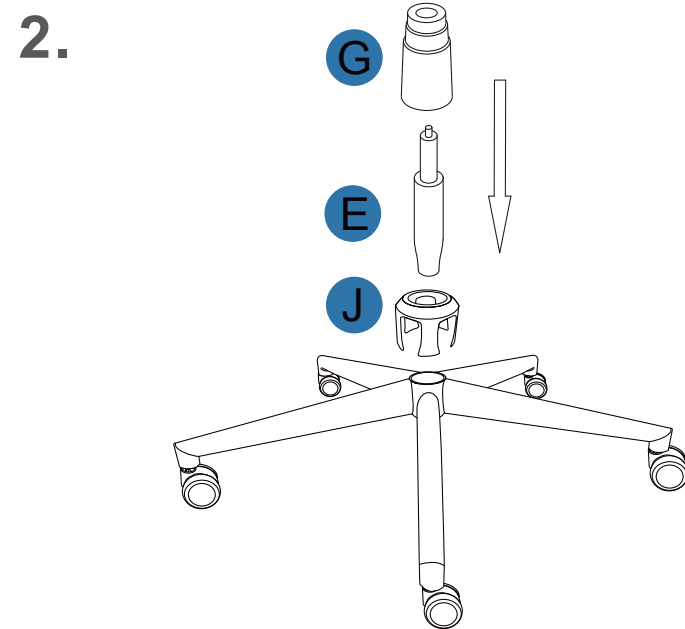

Installation steps

Instructions

Transfer the weight from the chair and lift up the right handle.

This mechanism is a synchronous tilt chassis, which can achieve free lifting by adjusting the handle, and the handle can control the locking and swing of the chassis, the adjustment Angle of the base is 3°-10°, the chair back adjustment Angle is 87°-106°, and the hand wheel can adjust the spring tightness.