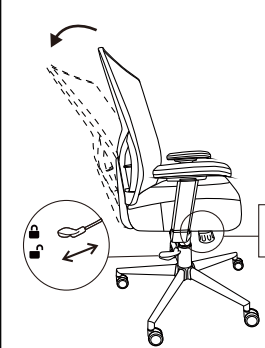

This mechanism is a synchronous tilt chassis, which can achieve free lifting by adjusting the handle, and the handle can control the locking and swing of the chassis, the adjustment Angle of the base is 3°-10°, the chair back adjustment Angle is 87°-106°, and the hand wheel can adjust the spring tightness.

The armrest can be adjusted up and down.

The Lumbar backrest can be adjusted up and down.

The Lumbar backrest can be adjusted forward and backward.

Prueba de piezas

Modelo: 7028-2
Circulación: 20240334499Z