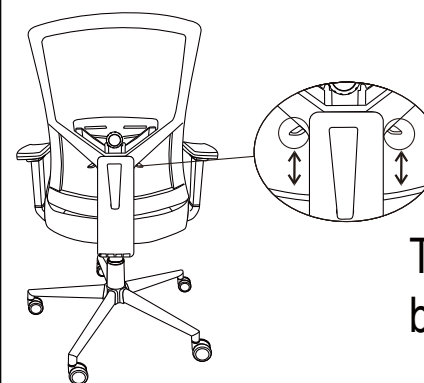

We sincerely hope this office chair can bring you a unique and comfortable experience.

Email address:home@wanbaochair.com

Installation steps

Instructions

Transfer the weight from the chair and lift up the right handle.

This mechanism is a synchronous tilt chassis, which can achieve free lifting by adjusting the handle, and the handle can control the locking and swing of the chassis, the adjustment Angle of the base is 3°-10°, the chair back adjustment Angle is 87°-106°, and the hand wheel can adjust the spring tightness.

The armrest can be adjusted up and down.

The Lumbar backrest can be adjusted up and down.

The Lumbar backrest can be adjusted forward and backward.

Prueba de piezas

Modelo: 7028-2
Circulación: 20240334499Z