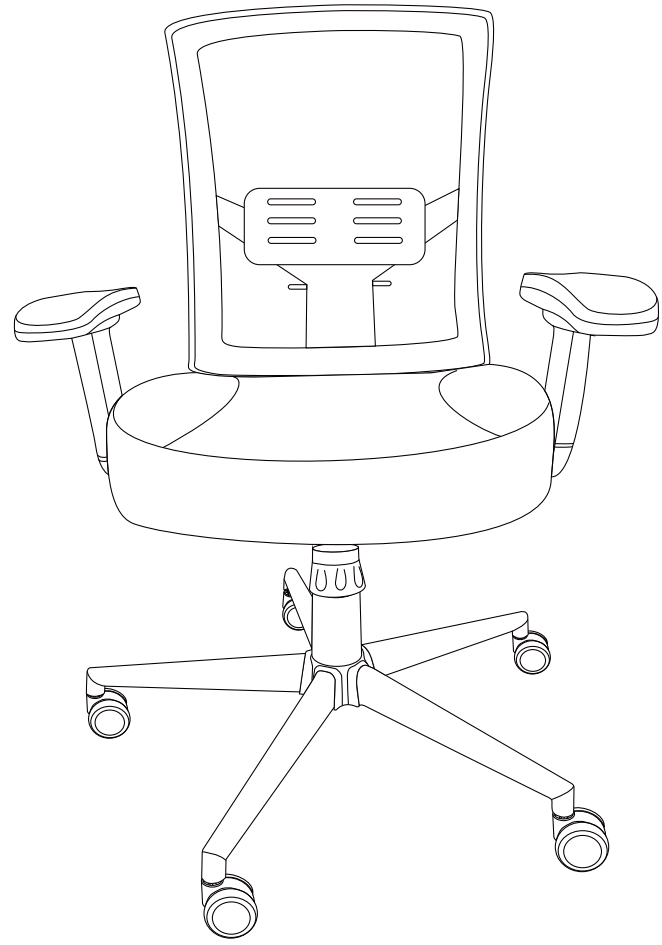

This mechanism is a synchronous tilt chassis, which can achieve free lifting by adjusting the handle, and the handle can control the locking and swing of the chassis, the adjustment Angle of the base is 3°-10°, the chair back adjustment Angle is 87°-106°, and the hand wheel can adjust the spring tightness.

The armrest can be adjusted up and down.

The Lumbar backrest can be adjusted up and down.

The Lumbar backrest can be adjusted forward and backward.

Prueba de piezas

Modelo: 7028-2
Circulación: 20240334499Z