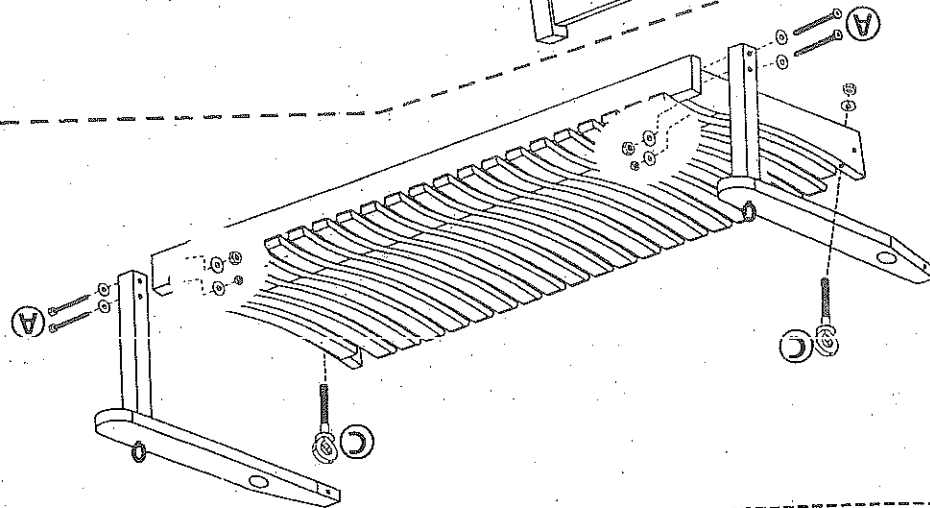

**Mow & Hearth**  
**# 62A78 BK ITEM NAME: SLATTED SWING**  
**ASSEMBLY INSTRUCTION**

- A: M8 x 75mm 6 pcs
- B: M8 x 85mm 2 pcs
- C: M10 x 135mm 2 pcs
- D: M13 x 2mm 1 pc
- E: M17 x 2mm 1 pc
- F: M4 x 80mm 2 pcs

Step: 1

Step: 2

Step: 3