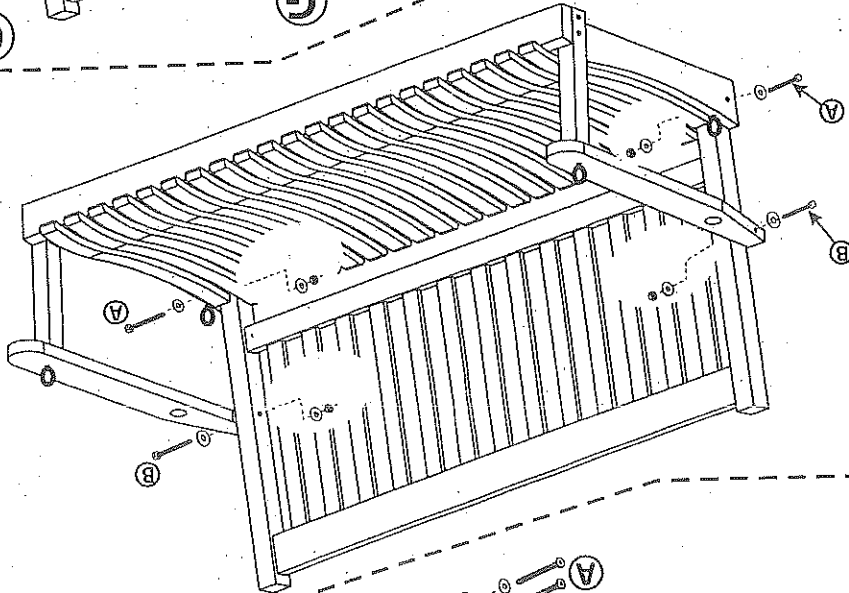

**Mow & Hearth**  
**# 62A78 BK ITEM NAME: SLATTED SWING**  
**ASSEMBLY INSTRUCTION**

- A: M8 x 75mm 6 pcs
- B: M8 x 85mm 2 pcs
- C: M10 x 135mm 2 pcs
- D: M13 x 2mm 1 pc
- E: M17 x 2mm 1 pc
- F: M4 x 80mm 2 pcs

Step: 1

Step: 2

Step: 3