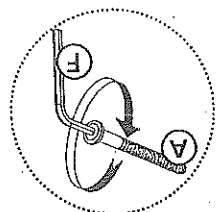

**Mow & Hearth**  
**# 62A78 BK ITEM NAME: SLATTED SWING**  
**ASSEMBLY INSTRUCTION**

- A: M8 x 75mm 6 pcs
- B: M8 x 85mm 2 pcs
- C: M10 x 135mm 2 pcs
- D: M13 x 2mm 1 pc
- E: M17 x 2mm 1 pc
- F: M4 x 80mm 2 pcs

Step: 1

Step: 2

Step: 3