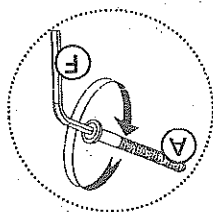

**Mow & Hearth**  
**# 62A78 BK ITEM NAME: SLATTED SWING**  
**ASSEMBLY INSTRUCTION**

- A: M8 x 75mm 6 pcs
- B: M8 x 85mm 2 pcs
- C: M10 x 135mm 2 pcs
- D: M13 x 2mm 1 pc
- E: M17 x 2mm 1 pc
- F: M4 x 80mm 2 pcs

Step: 1

Step: 2

Step: 3