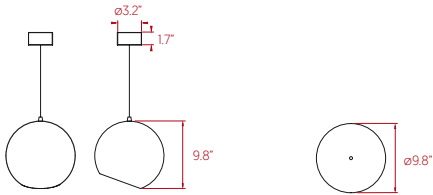

SPORE

by Marre Moerel

Suspension Large - INDOOR **lzf**

SIZE

REFERENCES

SPOR SG IN UL

COMPONENTS

Ceramic

White Metal Canopy - $\phi 3.2"$ - disc $\phi 4.5"$

INDOOR: White Electrical Cable: 98"

OUTDOOR: White Outdoor Electrical Cable: 98"

LIGHT SOURCE

120V

Recommended Bulb - Not Included

INDOOR:

E26 Lamp Holder

LED Spherical 8 W, 800 lm

PACKAGING

Box Size: 11,8 x 11,8 x 14"

Box Volume: 1,11 ft³

Weight: Gross - 6.8 Lb | Net - 3.3 Lb

SELECT FROM FOLLOWING

CERAMIC

WHG - Glossy White Glazed