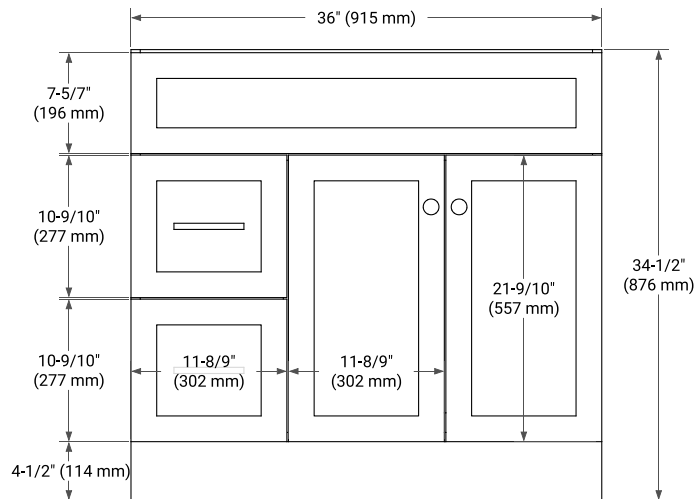

36" RIGHT OFFSET CABINET

BASE CABINET DIMENSIONS

36" W x 21.5" D x 34.5" H

FEATURES

- Solid wood frame & plywood panels
- Dovetail drawers and joints
- Soft closing doors & drawers

HARDWARE FINISHES*

Brushed Nickel   Satin Brass   Matte Black   Polished Chrome

*Hardware comes preinstalled with the illustrated option.
Other finishes are available on our online store if you prefer a different one.*

AVAILABLE COLORS

White   Grey   Midnight Blue   Black

FRONT VIEW

SIDE VIEW

PLAN VIEW