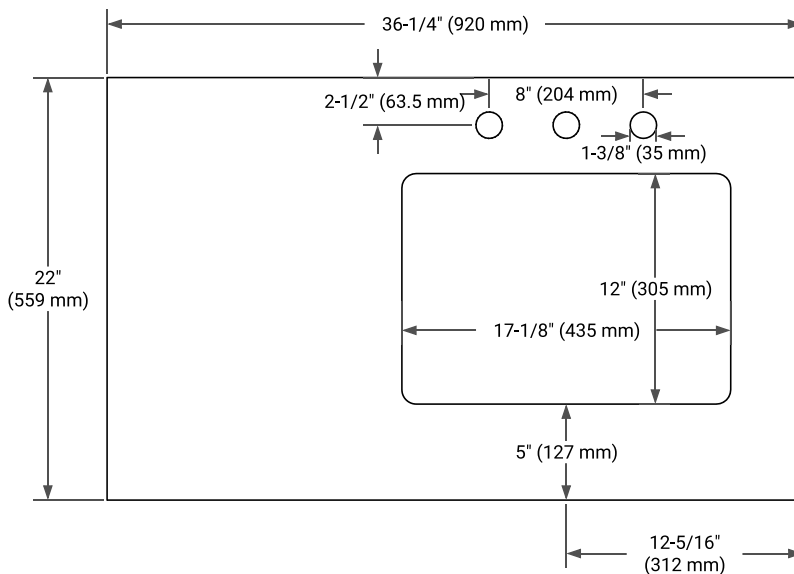

## PLAN VIEW

## OVERALL DIMENSIONS

36.25" W x 22" D x 1.5" H

## FEATURES

- Solid countertop with mitered edges & seams
- Undermount white rectangular sink
- Pre-drilled for 8" widespread faucet

## COUNTERTOP PLAN VIEW