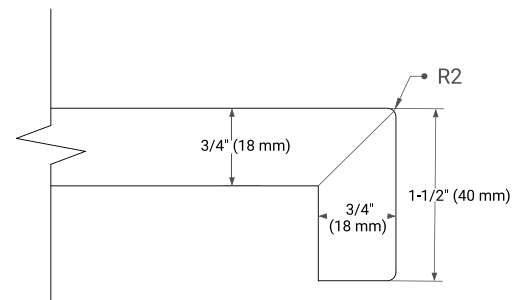

EDGE SIDE VIEW