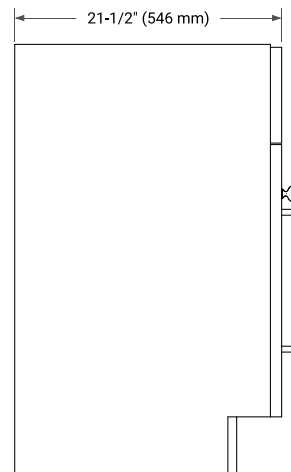

36" RIGHT OFFSET CABINET

BASE CABINET DIMENSIONS

36" W x 21.5" D x 34.5" H

FEATURES

- Solid wood frame & plywood panels
- Dovetail drawers and joints
- Soft closing doors & drawers

HARDWARE FINISHES*

Brushed Nickel   Satin Brass   Matte Black   Polished Chrome

*Hardware comes preinstalled with the illustrated option.
Other finishes are available on our online store if you prefer a different one.*

AVAILABLE COLORS

White   Grey   Midnight Blue   Black

FRONT VIEW

SIDE VIEW

PLAN VIEW