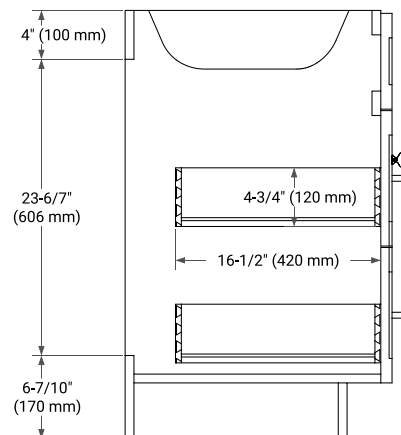

36" RIGHT OFFSET CABINET

BASE CABINET DIMENSIONS

36" W x 21.5" D x 34.5" H

FEATURES

- Solid wood frame & plywood panels
- Dovetail drawers and joints
- Soft closing doors & drawers

HARDWARE FINISHES*

Brushed Nickel   Satin Brass   Matte Black   Polished Chrome

*Hardware comes preinstalled with the illustrated option.
Other finishes are available on our online store if you prefer a different one.*

AVAILABLE COLORS

White   Grey   Midnight Blue   Black

FRONT VIEW

SIDE VIEW

PLAN VIEW