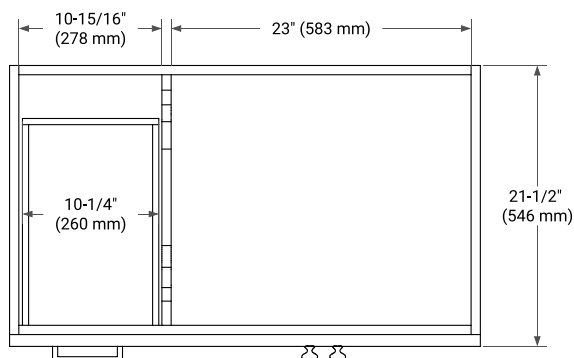

36" RIGHT OFFSET CABINET

BASE CABINET DIMENSIONS

36" W x 21.5" D x 34.5" H

FEATURES

- Solid wood frame & plywood panels
- Dovetail drawers and joints
- Soft closing doors & drawers

HARDWARE FINISHES*

Brushed Nickel   Satin Brass   Matte Black   Polished Chrome

*Hardware comes preinstalled with the illustrated option.
Other finishes are available on our online store if you prefer a different one.*

AVAILABLE COLORS

White   Grey   Midnight Blue   Black

FRONT VIEW

SIDE VIEW

PLAN VIEW