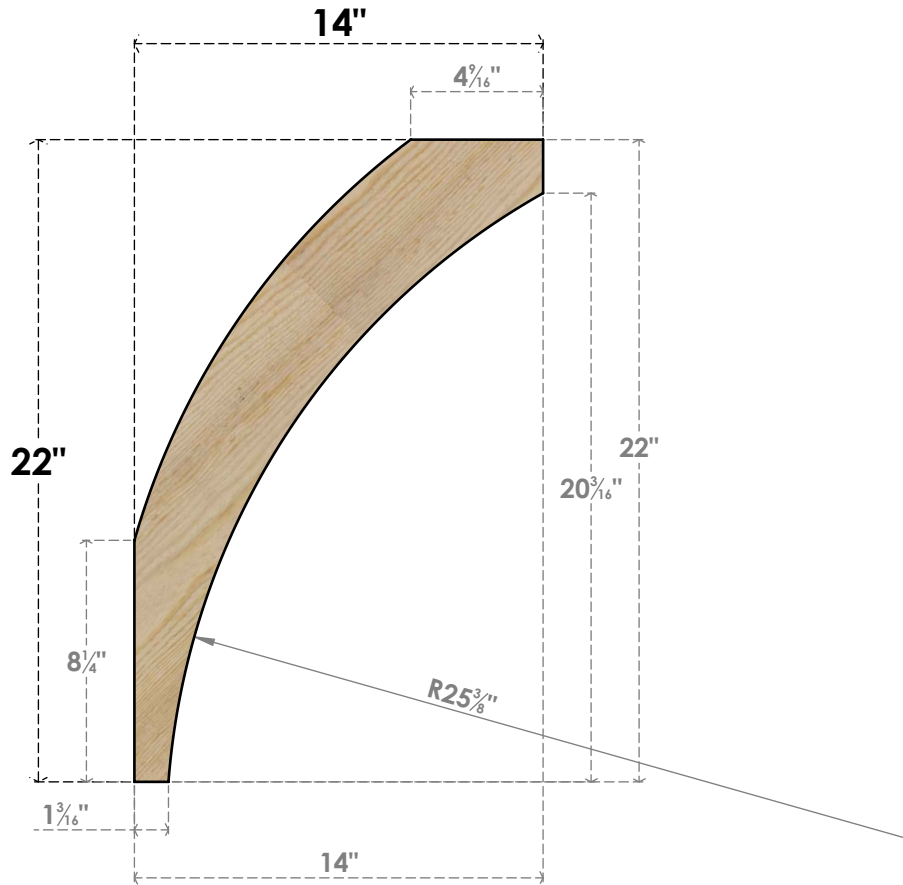

BRC04X14X22THR00RDF

4"W X 14"D X 22"H THORTON ROUGH SAWN BRACE, DOUGLAS FIR

SIDE

FRONT

EKENA MILLWORK
 2300 WEST MAIN ST.
 CLARKSVILLE, TX 75426
 TOLL FREE: 866-607-0453
 WWW.EKENAMILLWORK.COM

NOTES

1. INSTALLATION TO BE COMPLETED IN ACCORDANCE WITH MANUFACTURER'S SPECIFICATIONS.
2. DRAWING MAY NOT BE TO SCALE
3. THIS DRAWING IS INTENDED FOR DESIGN AND PLANNING PURPOSES ONLY.
4. ALL INFORMATION CONTAINED HEREIN WAS CURRENT AT THE TIME OF DEVELOPMENT BUT MUST BE REVIEWED AND APPROVED BY THE PRODUCT MANUFACTURER TO BE CONSIDERED ACCURATE.
5. PRODUCTS ARE NOT KILN DRIED. THIS ITEM IS UNIQUE AND WILL CONTAIN THE NATURAL VARIATIONS THAT THE WOOD SPECIES OFFERS. THIS MAY RESULT IN VARIATIONS UP TO 1/4"