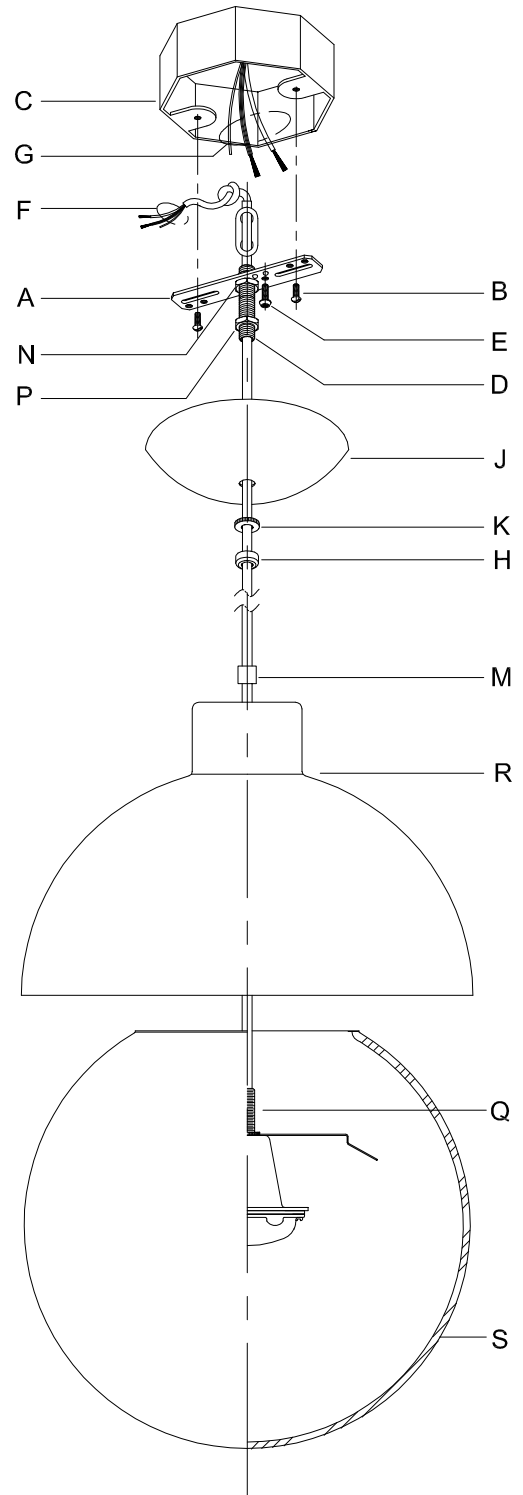

Assembly & Installation Instructions

CAUTION: Read instructions carefully and turn electricity off at main circuit breaker panel before beginning installation.

WARNING - If any Special Control Devices are used with this Fixture, Follow the Instructions Carefully to assure full compliance with N.E.C. requirements. If there are any questions, contact a Qualified Electrical Contractor.

CAUTION - All glass is fragile, use care when handling Glass component(s) and or Lamp(s).

ASSEMBLY STEPS:

MODE D'ASSEMBLAGE:

PASOS PARA ENSAMBLAR:

1. D,E → A
2. N,P → D
3. B,A → C
4. F → R,M
5. Q,S → R
6. M → Q
7. F → H,K,J,D
8. F → G 
9. J,K,H → D