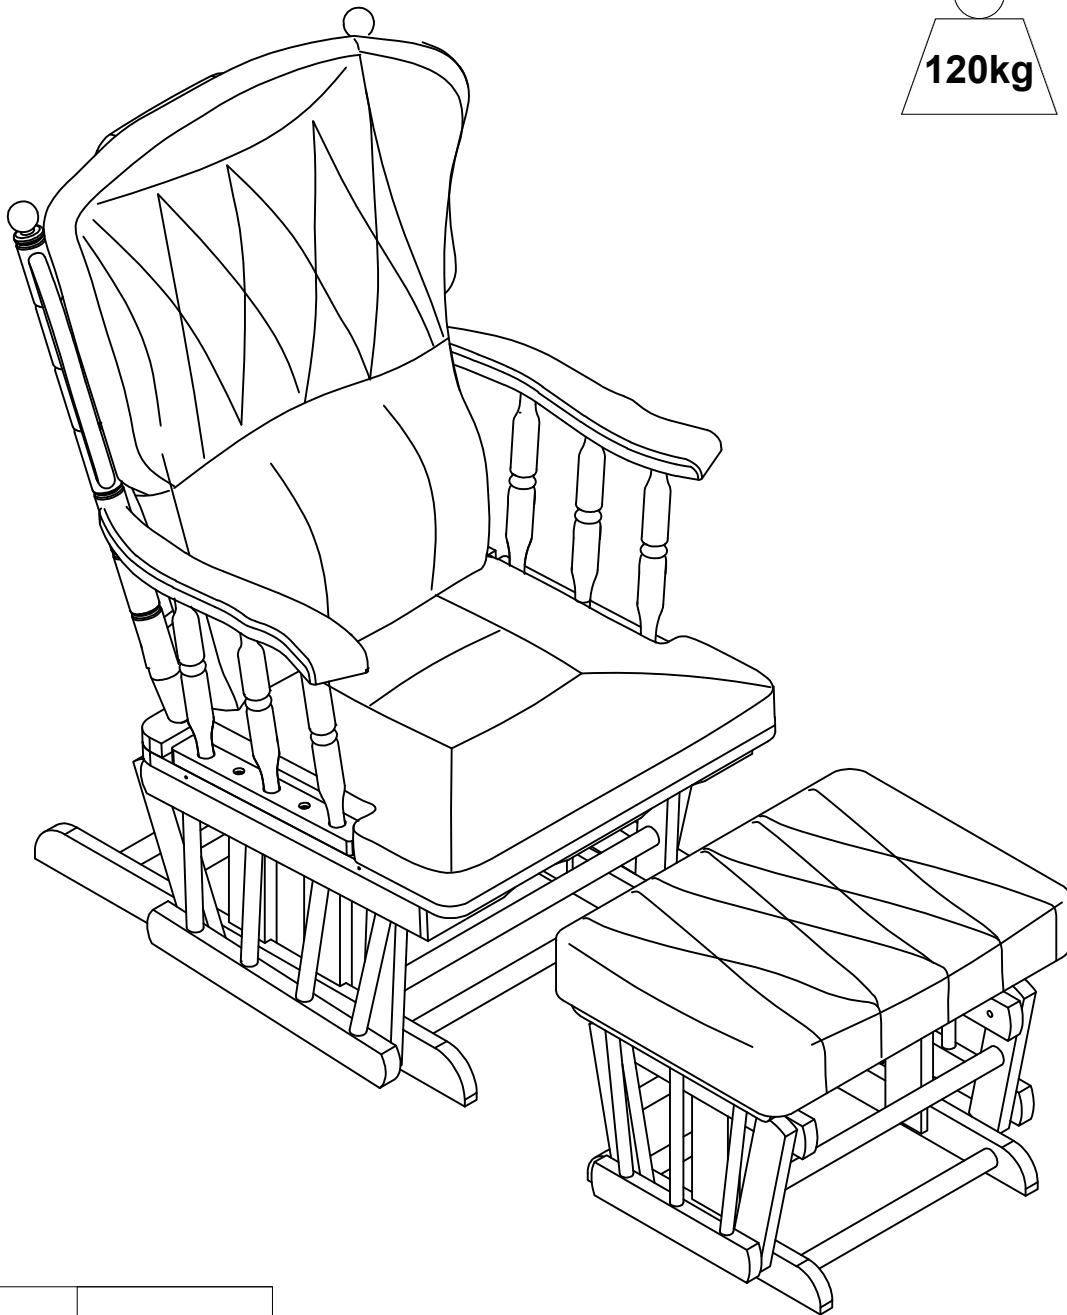

## Glider Rocker And Ottoman

2 PER

30 MIN

CHAIR COMPONENT PARTS

A	1 pc	B	1 pc	C	2 pcs	D	1 pc	E	1 pc	F	1 pc
											

PARTS LIST

G	6 pcs	H	4 pcs	I	2 pcs	J	2 pcs	K	1 pc
									
35 mm		45 mm		60 mm					

STEP 1