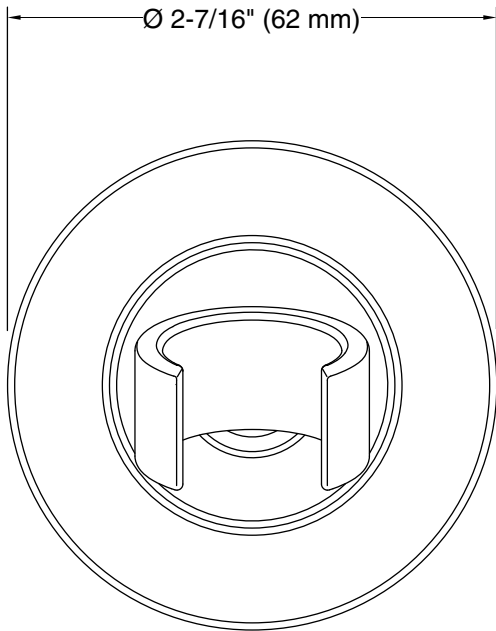

## Features

- Handshower holder pivots and rotates to position handshower at desired angle
- Coordinates with Purist® and Stillness® faucets and accessories

## Installation

- Wall-mount

## Technical Information

All product dimensions are nominal.

Material: Brass