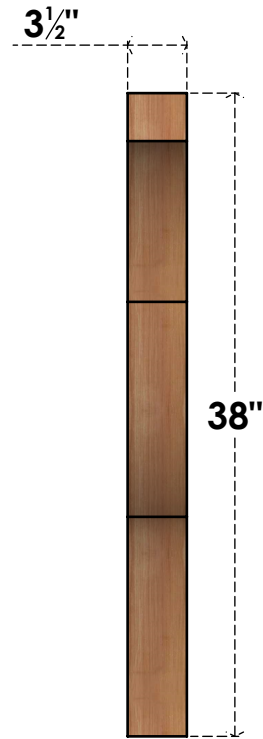

BRC04X30X38FST00SWR

3 1/2"W X 30"D X 38"H FUNSTON SMOOTH BRACE, WESTERN RED CEDAR

SIDE

FRONT

EKENA MILLWORK
 2300 WEST MAIN ST.
 CLARKSVILLE, TX 75426
 TOLL FREE: 866-607-0453
 WWW.EKENAMILLWORK.COM

NOTES

1. INSTALLATION TO BE COMPLETED IN ACCORDANCE WITH MANUFACTURER'S SPECIFICATIONS.
2. DRAWING MAY NOT BE TO SCALE
3. THIS DRAWING IS INTENDED FOR DESIGN AND PLANNING PURPOSES ONLY.
4. ALL INFORMATION CONTAINED HEREIN WAS CURRENT AT THE TIME OF DEVELOPMENT BUT MUST BE REVIEWED AND APPROVED BY THE PRODUCT MANUFACTURER TO BE CONSIDERED ACCURATE.
5. PRODUCTS ARE NOT KILN DRIED. THIS ITEM IS UNIQUE AND WILL CONTAIN THE NATURAL VARIATIONS THAT THE WOOD SPECIES OFFERS. THIS MAY RESULT IN VARIATIONS UP TO 1/4"