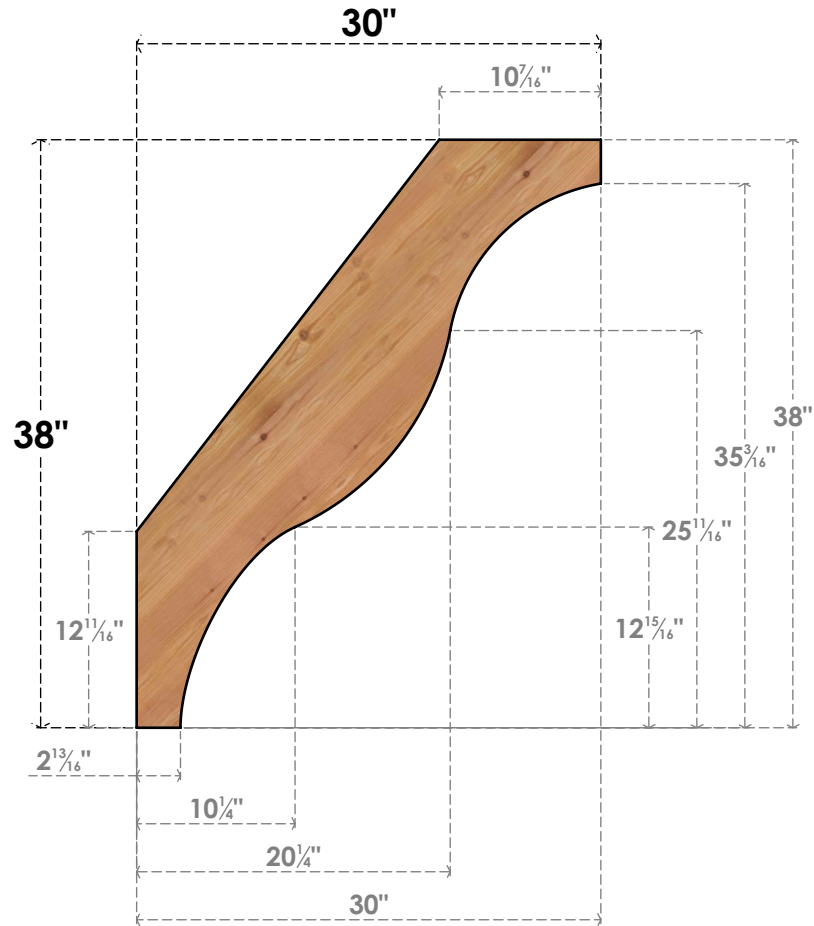

BRC04X30X38FST00SWR

3 1/2"W X 30"D X 38"H FUNSTON SMOOTH BRACE, WESTERN RED CEDAR

SIDE

FRONT

EKENA MILLWORK
 2300 WEST MAIN ST.
 CLARKSVILLE, TX 75426
 TOLL FREE: 866-607-0453
 WWW.EKENAMILLWORK.COM

NOTES

1. INSTALLATION TO BE COMPLETED IN ACCORDANCE WITH MANUFACTURER'S SPECIFICATIONS.
2. DRAWING MAY NOT BE TO SCALE
3. THIS DRAWING IS INTENDED FOR DESIGN AND PLANNING PURPOSES ONLY.
4. ALL INFORMATION CONTAINED HEREIN WAS CURRENT AT THE TIME OF DEVELOPMENT BUT MUST BE REVIEWED AND APPROVED BY THE PRODUCT MANUFACTURER TO BE CONSIDERED ACCURATE.
5. PRODUCTS ARE NOT KILN DRIED. THIS ITEM IS UNIQUE AND WILL CONTAIN THE NATURAL VARIATIONS THAT THE WOOD SPECIES OFFERS. THIS MAY RESULT IN VARIATIONS UP TO 1/4"