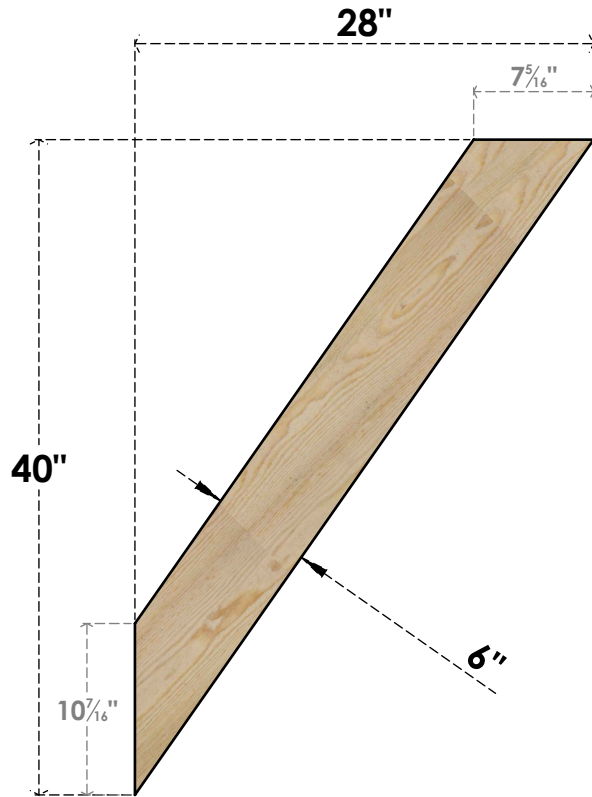

# BRC06X28X40TRA00RDF

6"W X 28"D X 40"H TRADITIONAL ROUGH SAWN BRACE, DOUGLAS FIR

**SIDE**

**FRONT**

EKENA MILLWORK  
 2300 WEST MAIN ST.  
 CLARKSVILLE, TX 75426  
 TOLL FREE: 866-607-0453  
 WWW.EKENAMILLWORK.COM