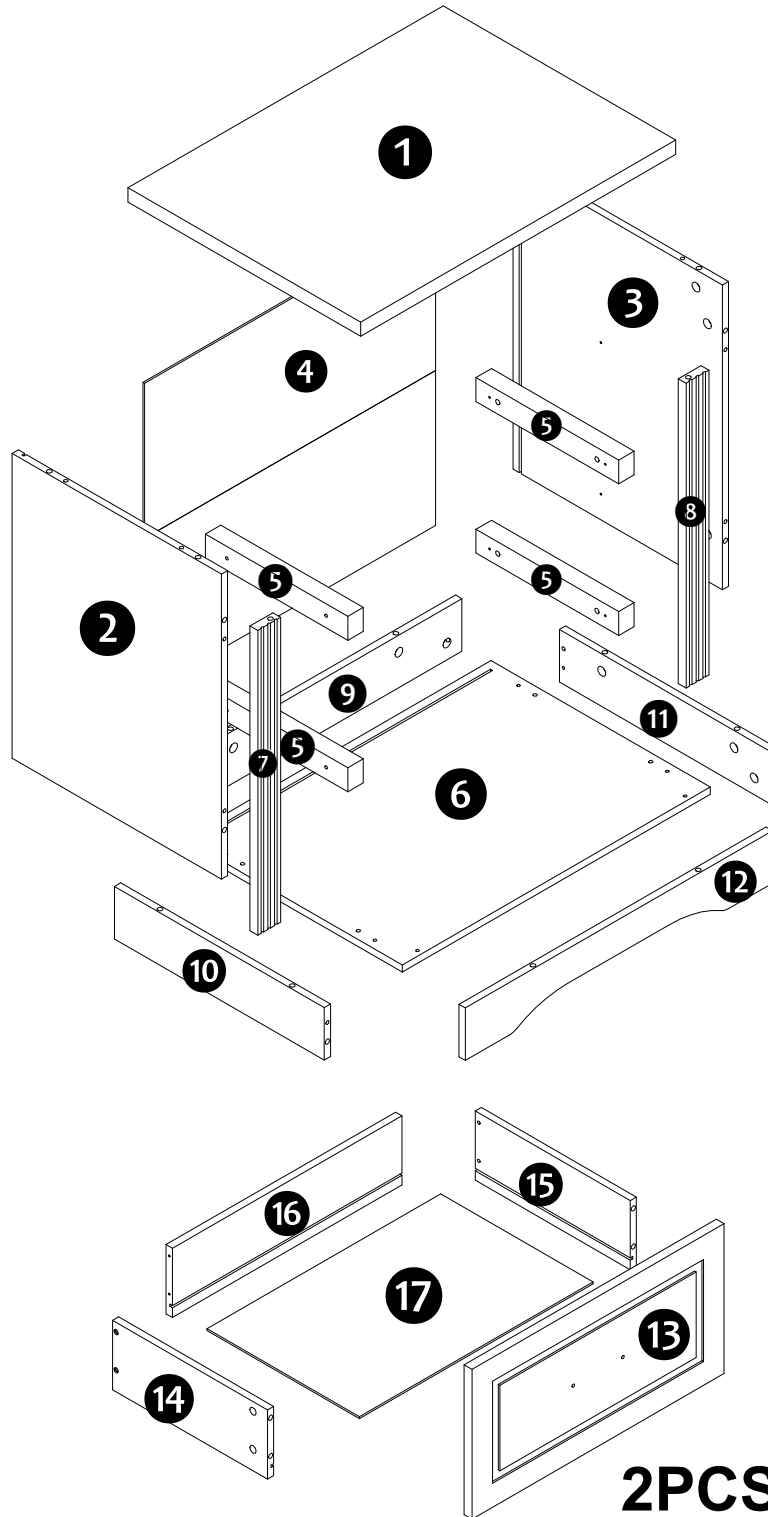

SKU:SF001067

ASSEMBLY INSTRUCTIONS

Trouble Shooting

Missing/Damaged pieces)
Wrong size and installation issues

Contact us with your problem, pic,
number and gty to the "Contact seller"
button in the detail page of your order

Respond with 24 hours to solve issue

Before You Start

1. Read through each step carefully and follow the proper order
2. Separate and count all your parts and hardware
3. Give yourself enough room for the assembly process
4. Caution: If using a power drill or power screwdriver for screwing, please be aware to slow down and stop when screw is tight.
Failure to do so may result in stripping the screw

Cam Lock Fastening System

This Cam Lock Fastening System will be used throughout the assembly process

Parts List

			
1 1PC	2 1PC	3 1PC	4 1PC
			
5 4PCS	6 1PC	7 1PC	8 1PC
			
9 1PC	10 1PC	11 1PC	12 1PC
			
13 2PCS	14 2PCS	15 2PCS	16 2PCS
			
17 2PCS			