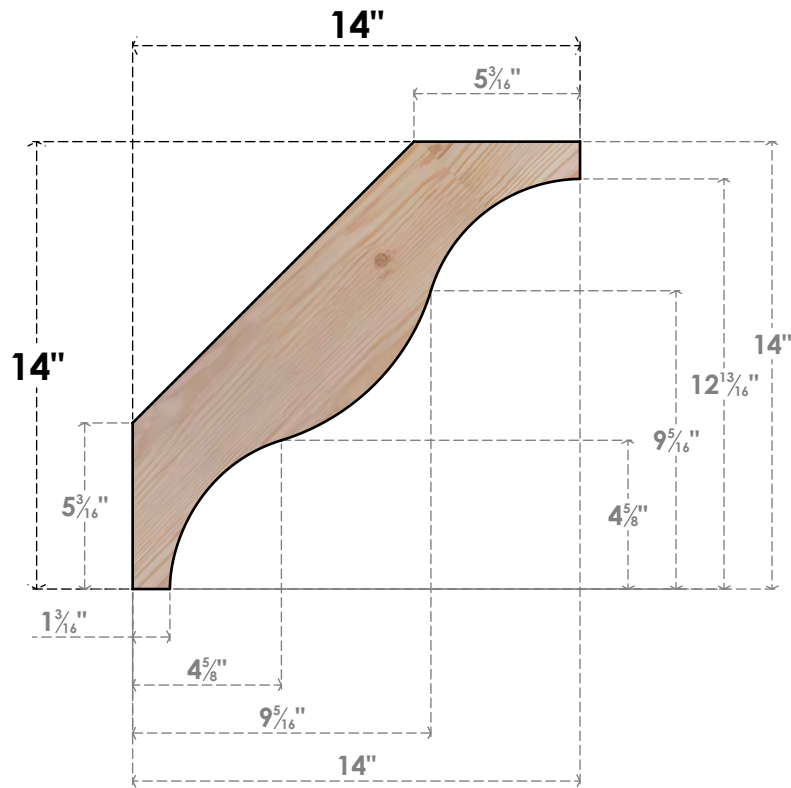

BRC04X14X14FST00SDF

3 1/2"W X 14"D X 14"H FUNSTON SMOOTH BRACE, DOUGLAS FIR

SIDE

FRONT

EKENA MILLWORK
 2300 WEST MAIN ST.
 CLARKSVILLE, TX 75426
 TOLL FREE: 866-607-0453
 WWW.EKENAMILLWORK.COM

NOTES

1. INSTALLATION TO BE COMPLETED IN ACCORDANCE WITH MANUFACTURER'S SPECIFICATIONS.
2. DRAWING MAY NOT BE TO SCALE
3. THIS DRAWING IS INTENDED FOR DESIGN AND PLANNING PURPOSES ONLY.
4. ALL INFORMATION CONTAINED HEREIN WAS CURRENT AT THE TIME OF DEVELOPMENT BUT MUST BE REVIEWED AND APPROVED BY THE PRODUCT MANUFACTURER TO BE CONSIDERED ACCURATE.
5. PRODUCTS ARE NOT KILN DRIED. THIS ITEM IS UNIQUE AND WILL CONTAIN THE NATURAL VARIATIONS THAT THE WOOD SPECIES OFFERS. THIS MAY RESULT IN VARIATIONS UP TO 1/4"