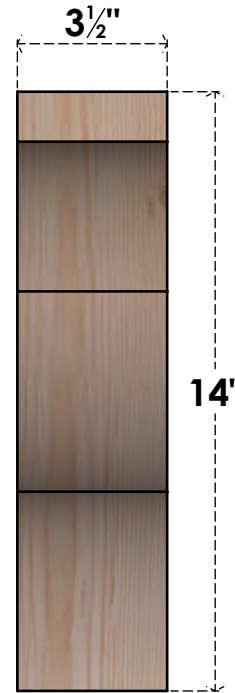

BRC04X14X14FST00SDF

3 1/2"W X 14"D X 14"H FUNSTON SMOOTH BRACE, DOUGLAS FIR

SIDE

FRONT

EKENA MILLWORK
 2300 WEST MAIN ST.
 CLARKSVILLE, TX 75426
 TOLL FREE: 866-607-0453
 WWW.EKENAMILLWORK.COM

NOTES

1. INSTALLATION TO BE COMPLETED IN ACCORDANCE WITH MANUFACTURER'S SPECIFICATIONS.
2. DRAWING MAY NOT BE TO SCALE
3. THIS DRAWING IS INTENDED FOR DESIGN AND PLANNING PURPOSES ONLY.
4. ALL INFORMATION CONTAINED HEREIN WAS CURRENT AT THE TIME OF DEVELOPMENT BUT MUST BE REVIEWED AND APPROVED BY THE PRODUCT MANUFACTURER TO BE CONSIDERED ACCURATE.
5. PRODUCTS ARE NOT KILN DRIED. THIS ITEM IS UNIQUE AND WILL CONTAIN THE NATURAL VARIATIONS THAT THE WOOD SPECIES OFFERS. THIS MAY RESULT IN VARIATIONS UP TO 1/4"