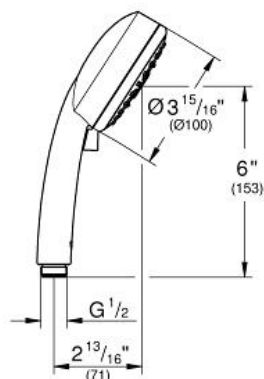

NEW TEMPESTA
COSMOPOLITAN 100
Hand Shower 4 Sprays
MODEL # 27575002

Pure Freude
an Wasser

GROHE

Product Description:
NEW TEMPESTA COSMOPOLITAN 100
Hand Shower 4 Sprays

Standard Specification:

- 4 Sprays: GROHE Rain O², Rain, Massage and Jet
- 2.5 gpm (9.5 l/min) flow limiter
- **GROHE DreamSpray** perfect spray pattern
- **GROHE StarLight** chrome finish
- **SpeedClean**[®] anti-lime system
- Inner WaterGuide for a longer life
- Universal mounting system (fits all standard shower hoses)
- Min. recommended pressure: 15 psi

Applicable Codes & Standards:

- Energy Policy Act of 1992
- ASME A112.18.1/CSA B125.1

Color:

- 27575002 StarLight Chrome