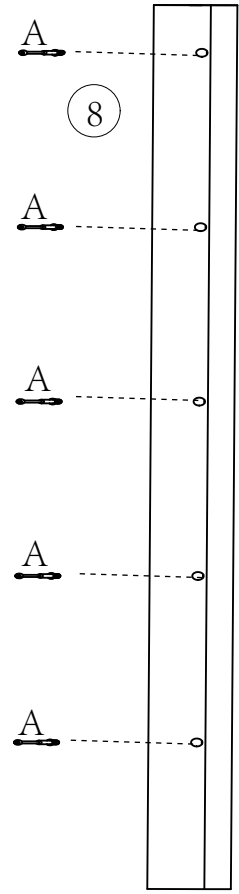

DRAWER CABINET

Product ID. 7A2KN

Scan for Support
support@garvee.com

Distributed by
GARVEE.com

V251222MR6C

INSTRUCTION MANUAL

① * 1

② * 1

A *60

B *60

**C *20
M5.3*40**

**D *4
M8 *40**

**E *48
M3.5*14**

F *5

CL *5

DL *5

CR *5

DR *5

K *8

L *2

**M *10
M3.5*10**

1

A *20

2

A *8

3

B * 20

A * 8

4

DR * 5

DL * 5

E * 20