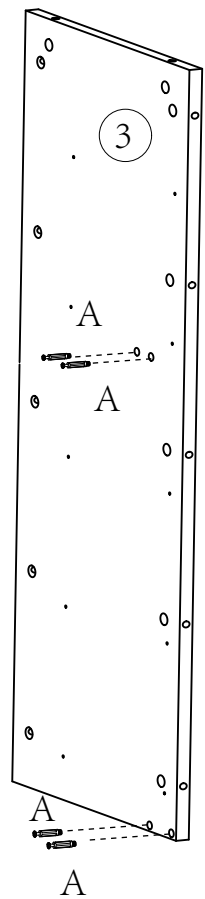

DRAWER CABINET

Product ID. 7A2KN

Scan for Support
support@garvee.com

Distributed by
GARVEE.com

V251222MR6C

INSTRUCTION MANUAL

① * 1

② * 1

A *60

B *60

**C *20
M5.3*40**

**D *4
M8 *40**

**E *48
M3.5*14**

F *5

CL *5

DL *5

CR *5

DR *5

K *8

L *2

**M *10
M3.5*10**

1

A *20

2

A *8

3

B * 20

A * 8

4

DR * 5

DL * 5

E * 20