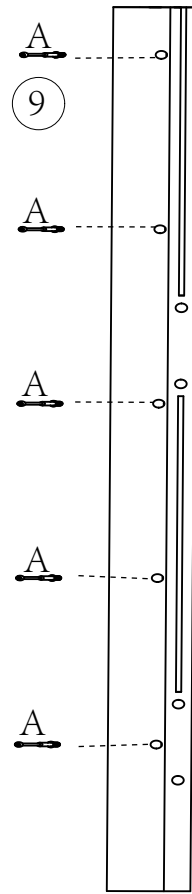

DRAWER CABINET

Product ID. 7A2KN

Scan for Support
support@garvee.com

Distributed by
GARVEE.com

V251222MR6C

INSTRUCTION MANUAL

① * 1

② * 1

A *60

B *60

**C *20
M5.3*40**

**D *4
M8 *40**

**E *48
M3.5*14**

F *5

CL *5

DL *5

CR *5

DR *5

K *8

L *2

**M *10
M3.5*10**

1

A *20

2

A *8

3

B * 20

A * 8

4

DR * 5

DL * 5

E * 20