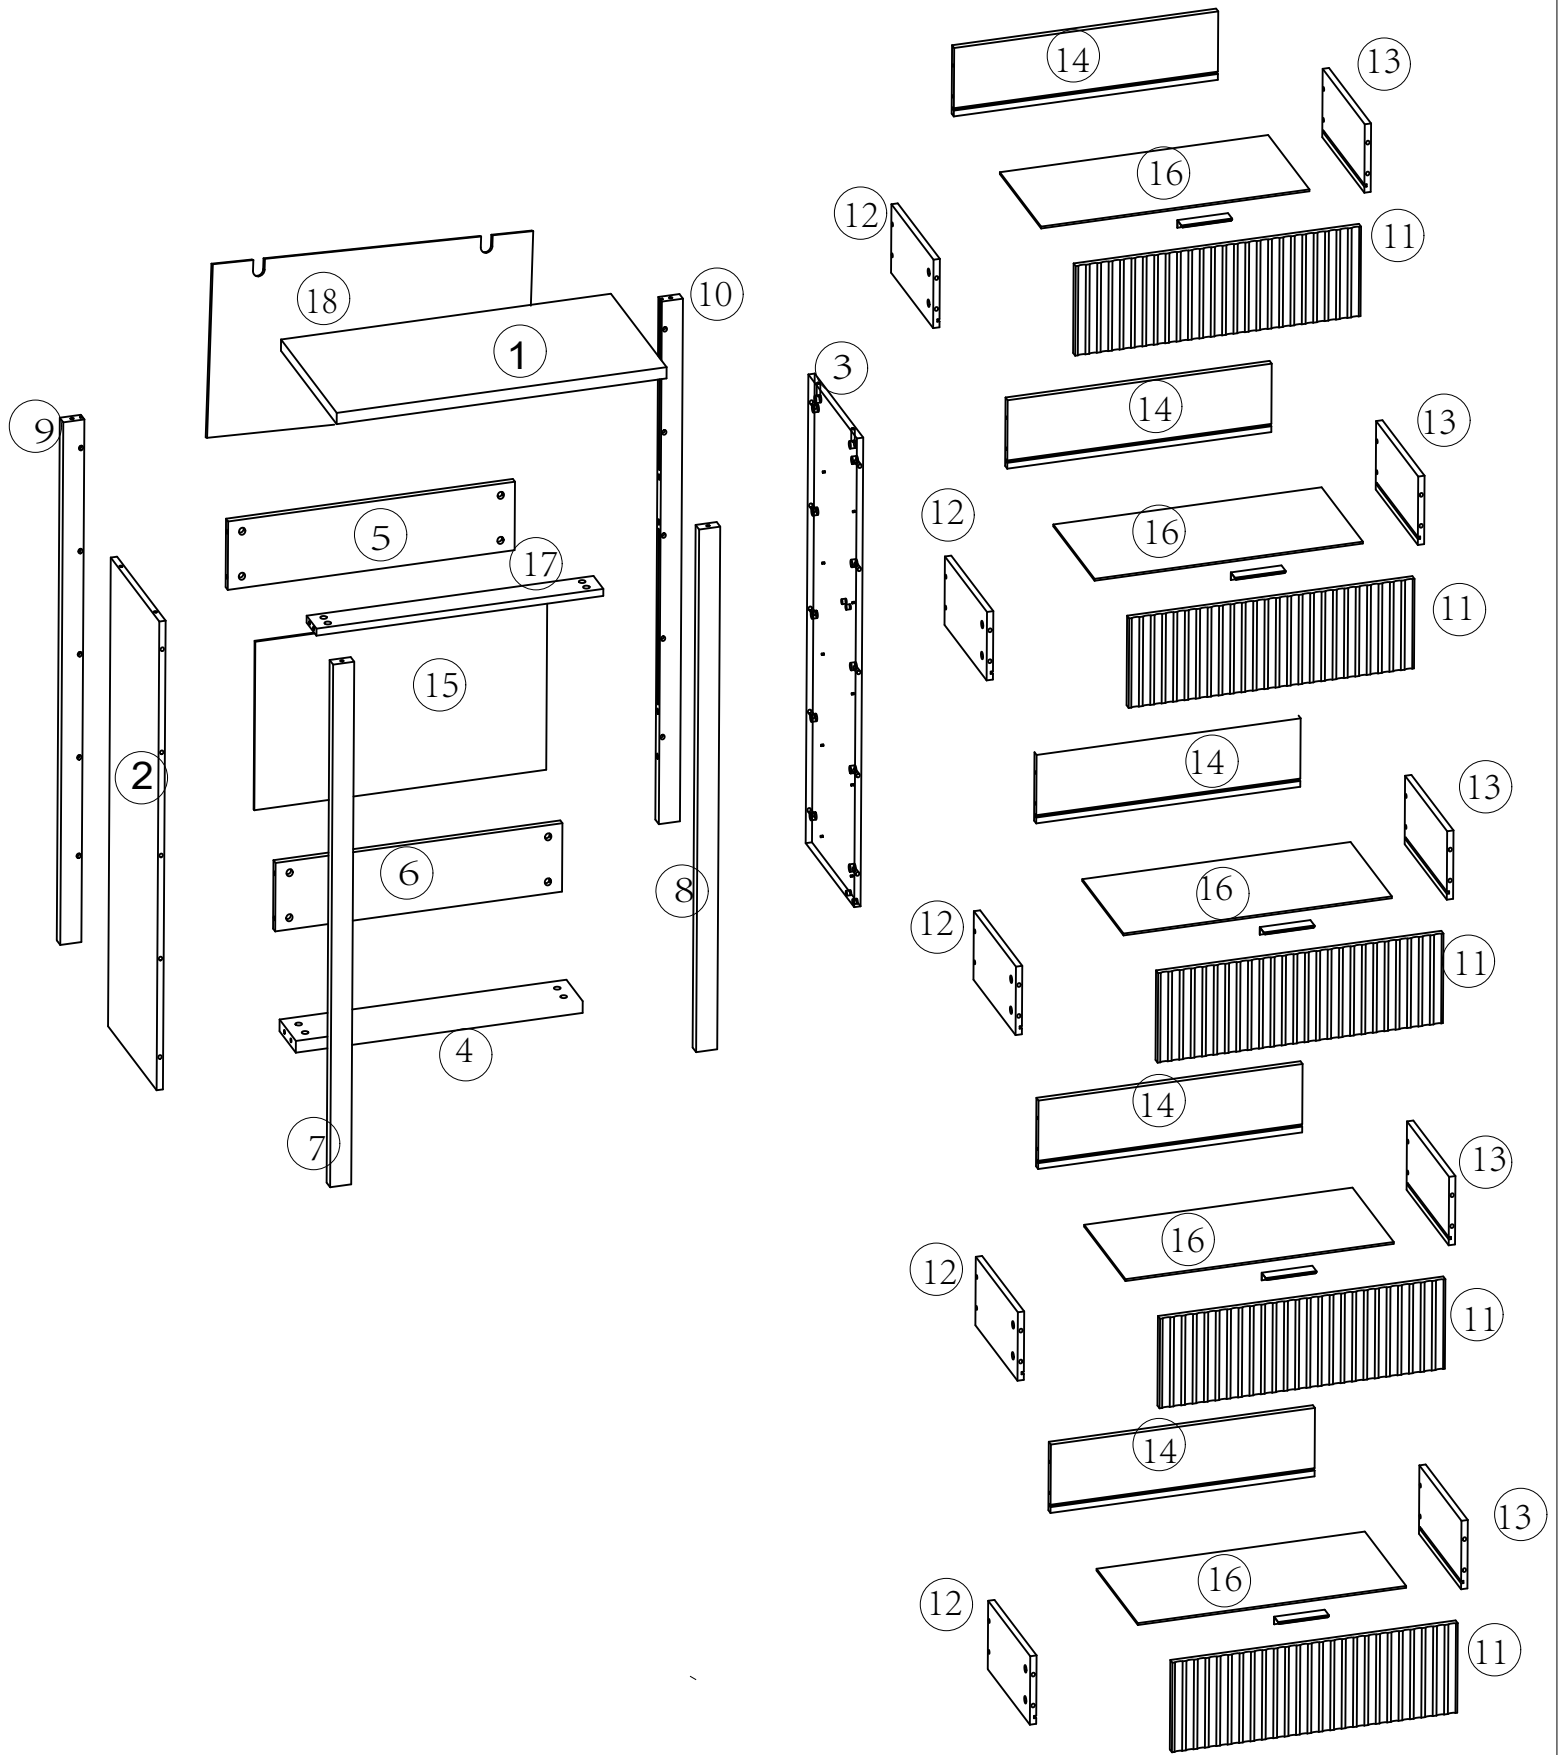

DRAWER CABINET

Product ID. 7A2KN

Scan for Support
support@garvee.com

Distributed by
GARVEE.com

V251222MR6C

INSTRUCTION MANUAL

① * 1

② * 1

③ * 1

④ * 1

⑤ * 1

⑥ * 1

⑦ * 1

⑧ * 1

⑨ * 1

⑩ * 1