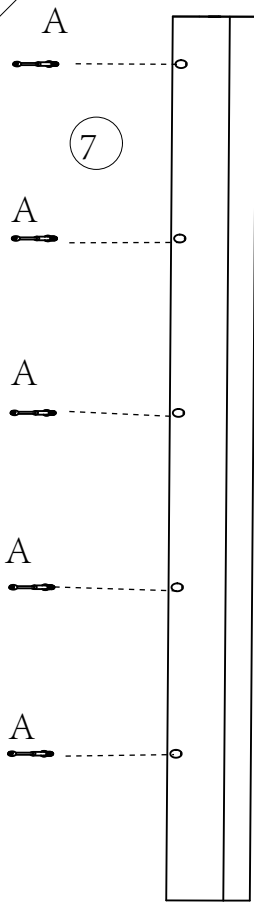

DRAWER CABINET

Product ID. 7A2KN

Scan for Support
support@garvee.com

Distributed by
GARVEE.com

V251222MR6C

INSTRUCTION MANUAL

① * 1

② * 1

A *60

B *60

**C *20
M5.3*40**

**D *4
M8 *40**

**E *48
M3.5*14**

F *5

CL *5

DL *5

CR *5

DR *5

K *8

L *2

**M *10
M3.5*10**

1

A *20

2

A *8

3

B * 20

A * 8

4

DR * 5

DL * 5

E * 20