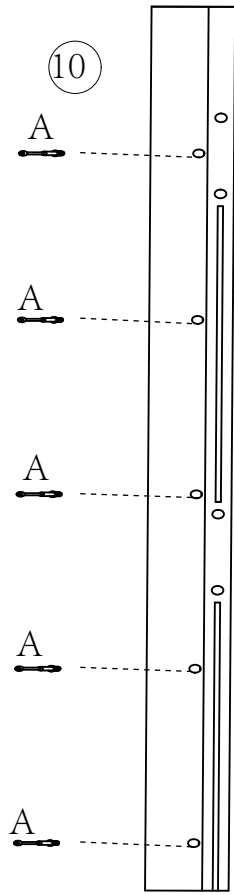

DRAWER CABINET

Product ID. 7A2KN

Scan for Support
support@garvee.com

Distributed by
GARVEE.com

V251222MR6C

INSTRUCTION MANUAL

① * 1

② * 1

A *60

B *60

**C *20
M5.3*40**

**D *4
M8 *40**

**E *48
M3.5*14**

F *5

CL *5

DL *5

CR *5

DR *5

K *8

L *2

**M *10
M3.5*10**

1

A *20

2

A *8

3

B * 20

A * 8

4

DR * 5

DL * 5

E * 20