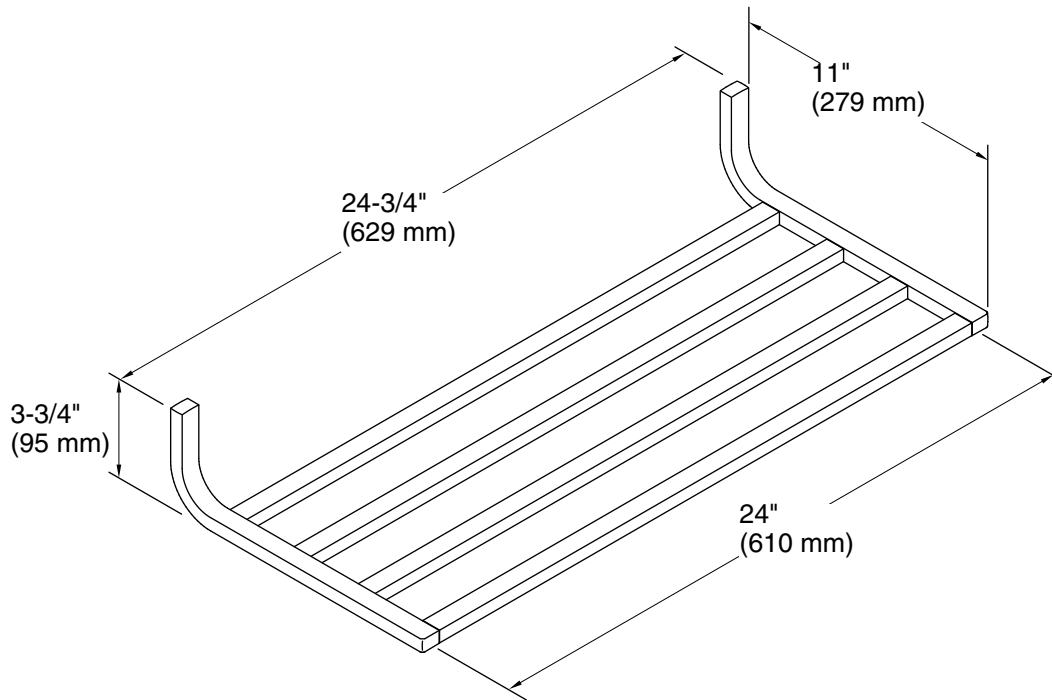

Technical Information

All product dimensions are nominal.

Material: Metal

Notes

Install this product according to the installation guide.

CAUTION: Risk of personal injury. Do not install these products in any area where they are likely to be used inadvertently as a grab bar or support bar. These products are not designed or intended for use as a grab bar or support bar.