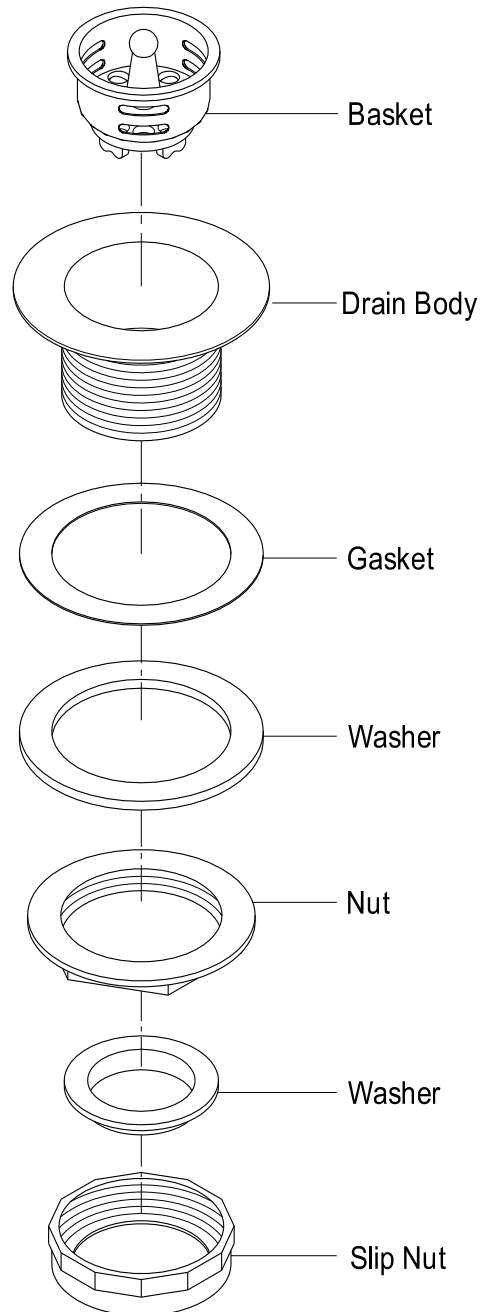

Installation Instructions For Use With KB's Basket Strainer

NOTE: USE TEFLON TAPE ON ALL THREADED CONNECTIONS

www.kingstonbrass.com

TOLL-FREE CUSTOMER SERVICE: 1-877-2-KBRASS

TECHNICAL SUPPORT E-mail: service@kingstonbrass.com