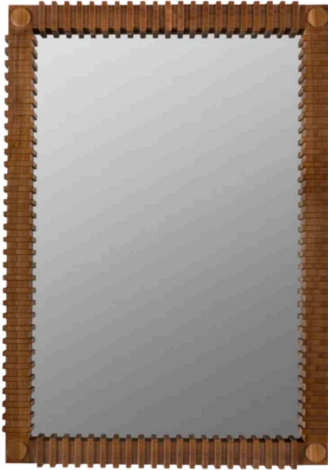

NOIR

Rift Mirror, Teak

SKU: AE-324T

Dimensions

26W x 2D x 36H

Weight (lbs)

24

Material

Teak, Glass

Finish

Clear Coat Flat

info@noirfurniturela.com