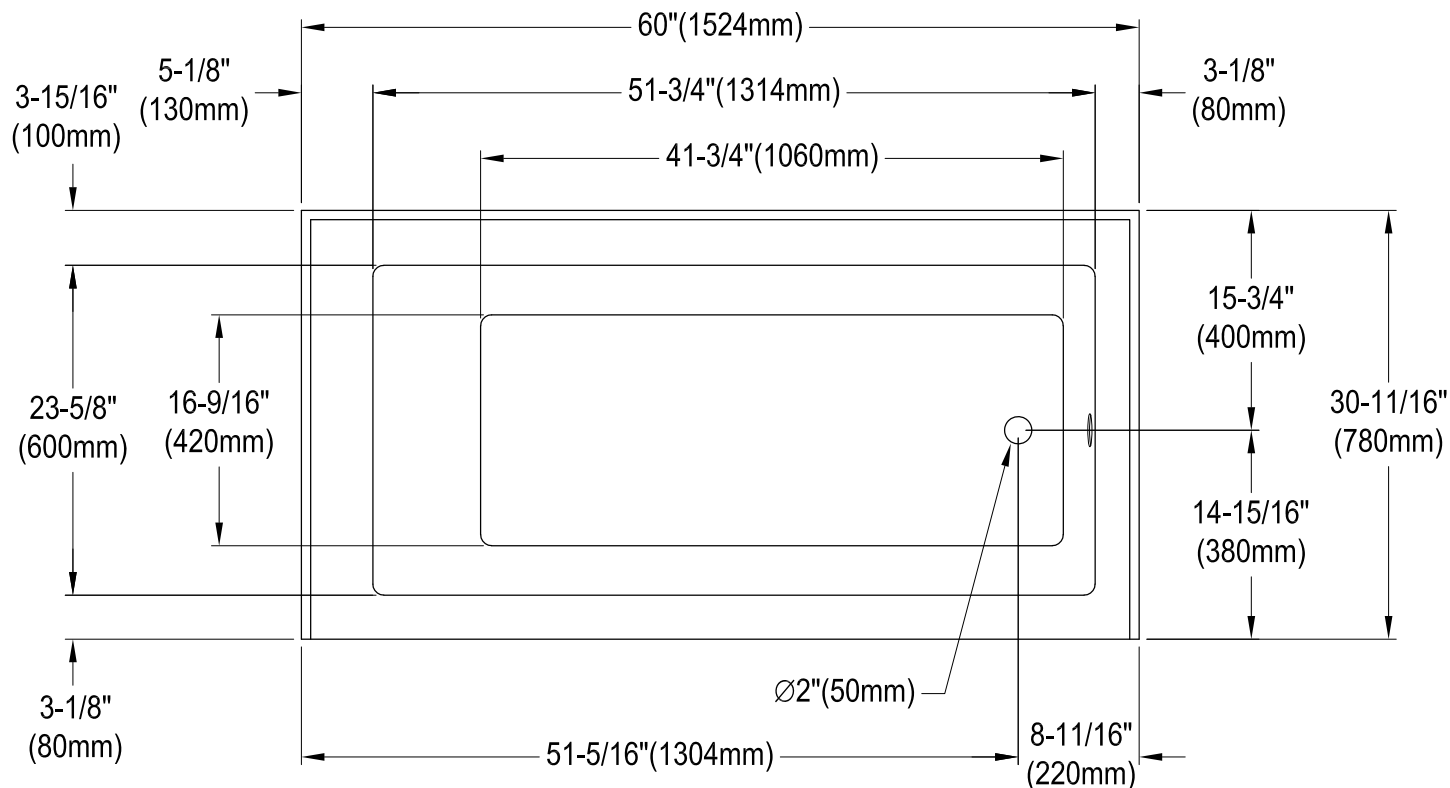

CVTDE603122R1,7,8

60" Acrylic Alcove Tub with Right Hand Drain Hole

M10 x 65 (2 pcs)

Diagram showing two screws, labeled M10 x 65 (2 pcs).