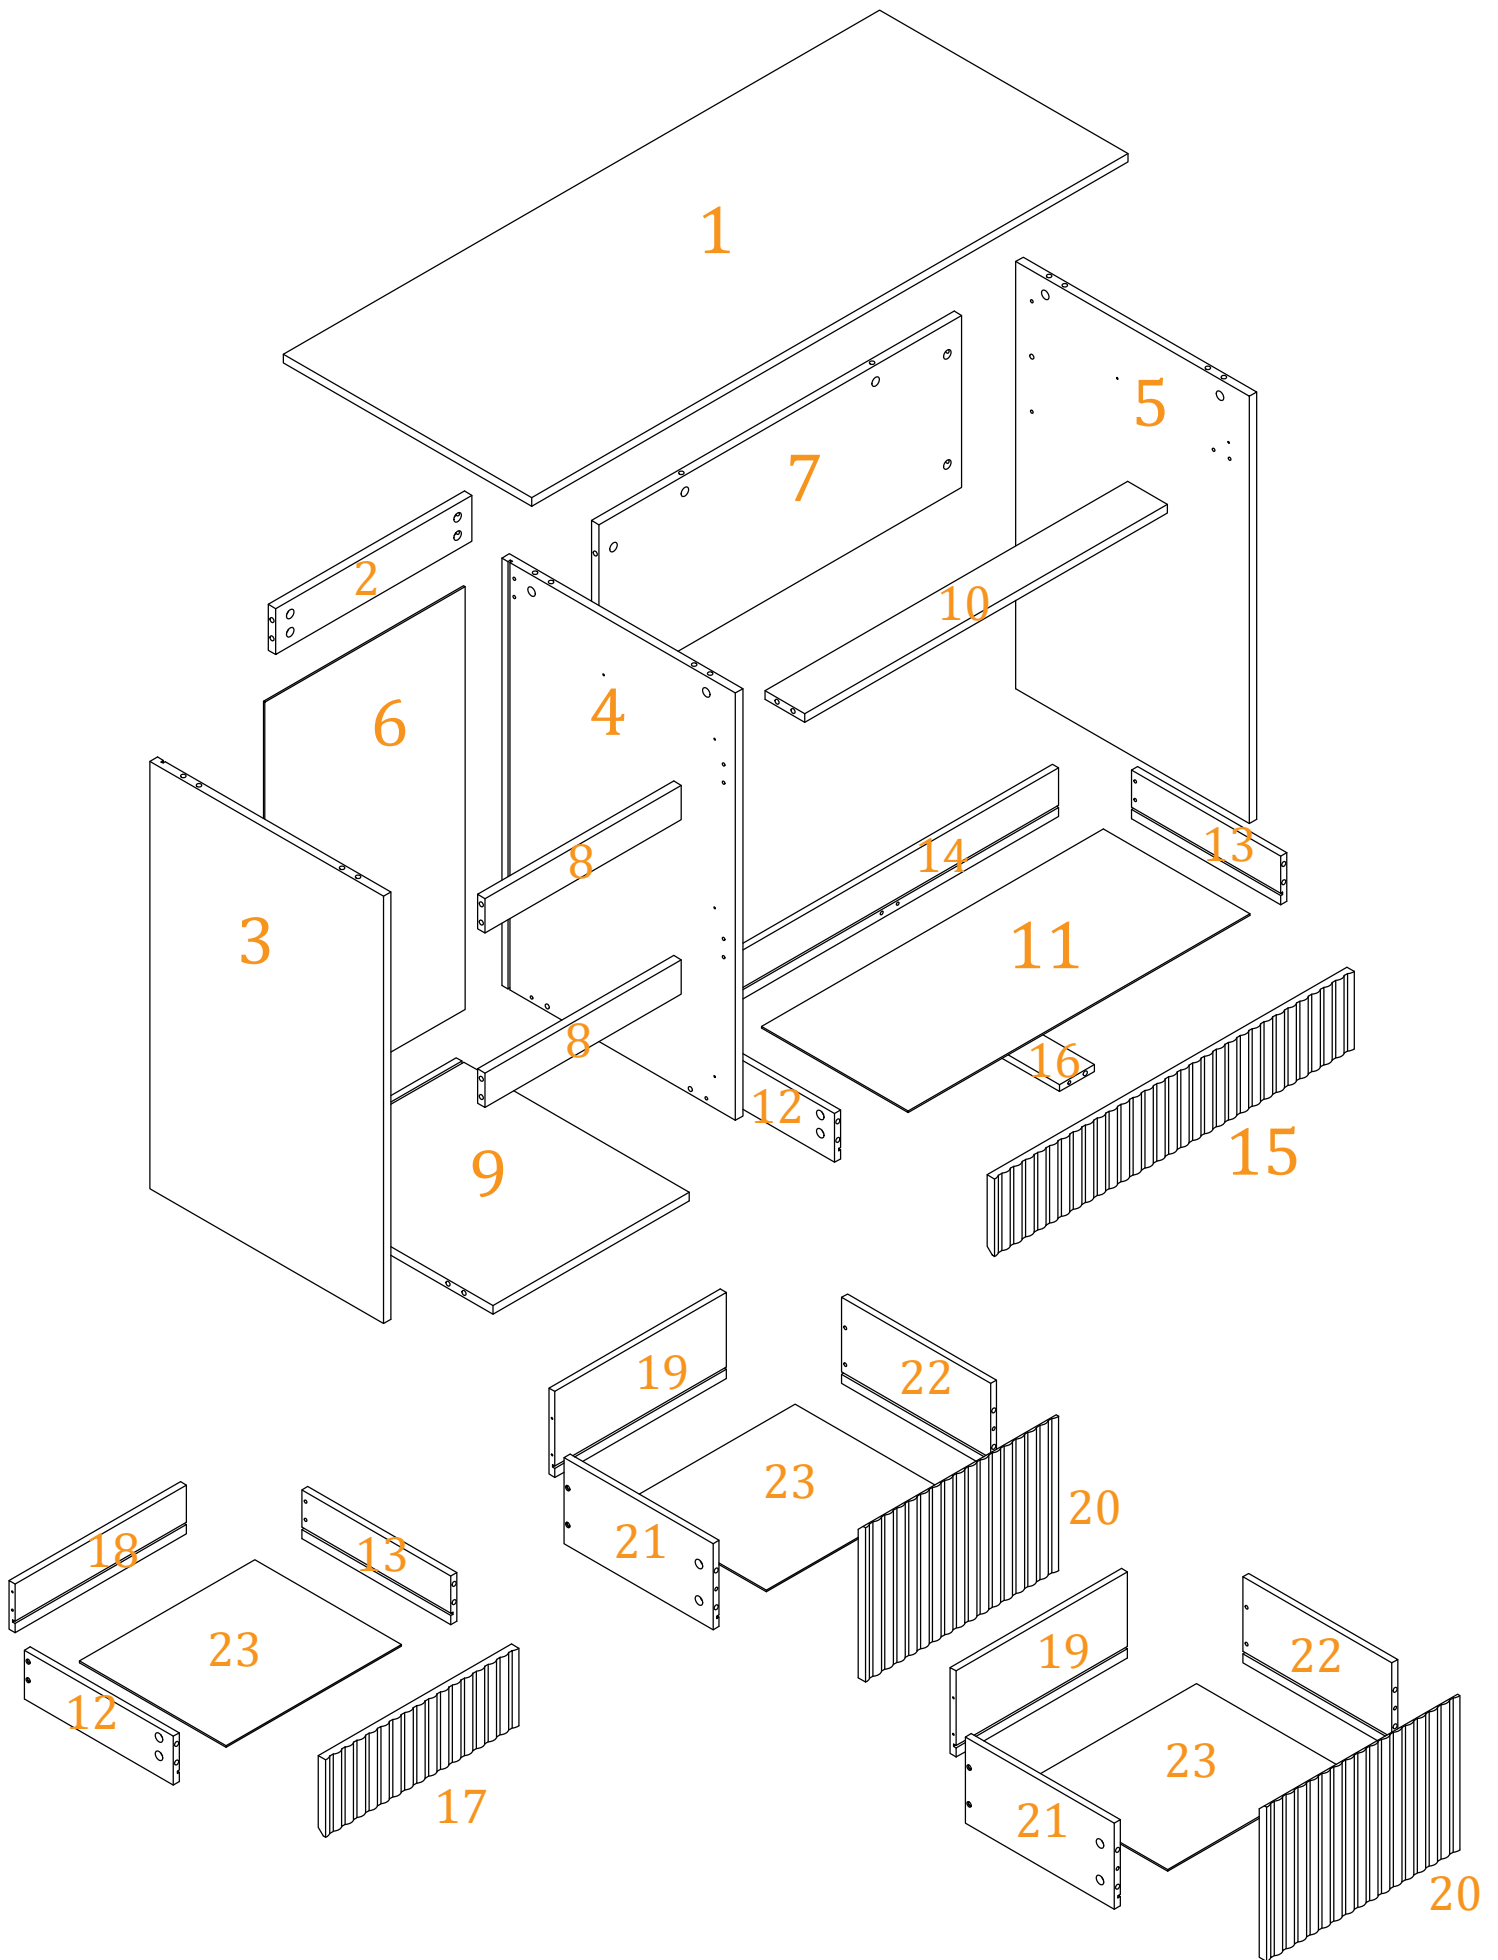

SKU:SF001031

Trouble Shooting

Missing/Damaged pieces/
Wrong size and installation issues

Contact us with your problem, pic,
number and qty to the "Contact seller"
button in the detail page of your order

Respond with 24 hours to solve issue

Before You Start

1. Read through each step carefully and follow the proper order
2. Separate and count all your parts and hardware
3. Give yourself enough room for the assembly process
4. Caution: If using a power drill or power screwdriver for screwing, please be aware to slow down and stop when screw is tight. Failure to do so may result in stripping the screw

Cam Lock Fastening System

This Cam Lock Fastening System will be used throughout the assembly process

Parts List

1

1PC

2

1PC

3