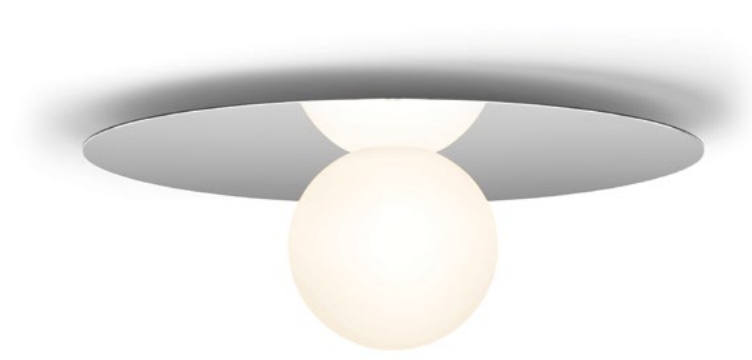

# BOLA DISC FLUSH

## DESCRIPTION

A study in refined simplicity, Bola Flush offers a magical combination of mirror and globe refined down to its bare essentials. The objective with the Bola Flush is to provide both direct and reflected light from either ceiling or wall mounted vantage points. Bola Flush brings elegance and refinement with four sizes and four finishes in white, brass, rose gold, or chrome. An ideal fixture for adding diffused and reflected light in hallway corridors, nooks, dining settings, bedrooms, or living areas. Stunning groupings can also be created by mixing different sizes and finishes together to form unique custom light displays.

## FINISHES

BOLA DISC

CHROME

BRASS

ROSE GOLD

GLOSS WHITE

## DIMENSIONS

BOLA DISC FLUSH 12, 18, 22, 32