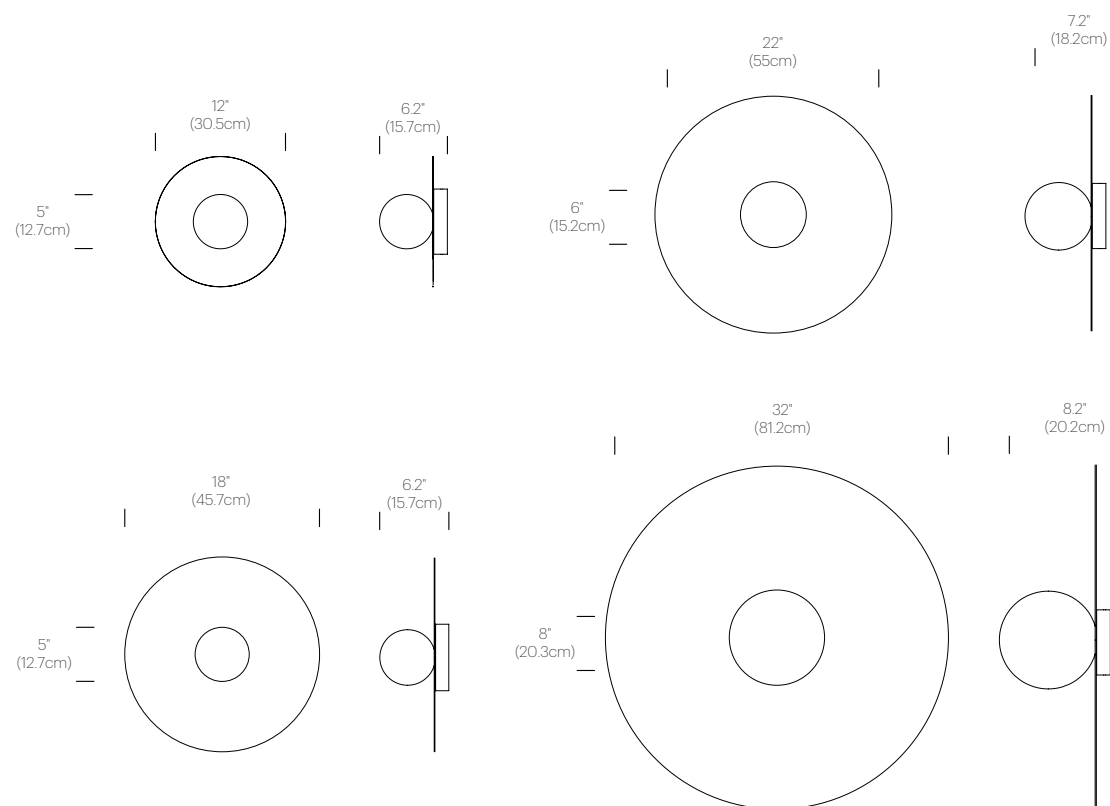

## DIMENSIONS

BOLA DISC FLUSH 12, 18, 22, 32