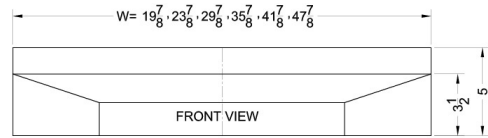

HSHELL30WH

5" x 30" x 18" (H x W x D)

30" wide range hood in white

Highlights:

30" wide shell hood to match 30" ranges

White finish and contemporary styling

Made in the USA

Product Features:

No electrical components	Shell hoods do not include light or fan
White finish	Black and stainless steel shell hoods also available
30 inch width	Designed to match 30 inch ranges; also available in 20, 24, and 36 inch widths
Made in the USA	Solidly constructed for years of use
More sizes available	Additional sizes can be specially ordered (minimums apply)

HSHELL30WH Specifications:

Overview	
Height of Cabinet	5.0" (13 cm)
Width	30.0" (76 cm)
Depth	18.0" (46 cm)
Cabinet	White
Weight	10.0 lbs. (5 kg)
Shipping Weight	22.0 lbs. (10 kg)
Parts & Labor Warranty	1 Year
UPC	761101077444

MODEL NO.	WIDTH
SHELL20	19 7/8"
SHELL24	23 7/8"
SHELL30	29 7/8"
SHELL36	35 7/8"
SHELL42SS	41 7/8"
SHELL48SS	47 7/8"