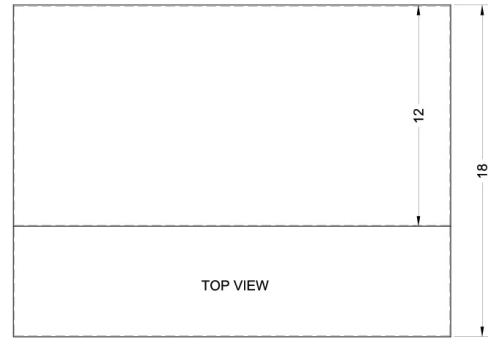

HSHELL30WH

5" x 30" x 18" (H x W x D)

30" wide range hood in white

Highlights:

30" wide shell hood to match 30" ranges

White finish and contemporary styling

Made in the USA

Product Features:

No electrical components	Shell hoods do not include light or fan
White finish	Black and stainless steel shell hoods also available
30 inch width	Designed to match 30 inch ranges; also available in 20, 24, and 36 inch widths
Made in the USA	Solidly constructed for years of use
More sizes available	Additional sizes can be specially ordered (minimums apply)

HSHELL30WH Specifications:

Overview	
Height of Cabinet	5.0" (13 cm)
Width	30.0" (76 cm)
Depth	18.0" (46 cm)
Cabinet	White
Weight	10.0 lbs. (5 kg)
Shipping Weight	22.0 lbs. (10 kg)
Parts & Labor Warranty	1 Year
UPC	761101077444

MODEL NO.	WIDTH
SHELL20	19 7/8"
SHELL24	23 7/8"
SHELL30	29 7/8"
SHELL36	35 7/8"
SHELL42SS	41 7/8"
SHELL48SS	47 7/8"