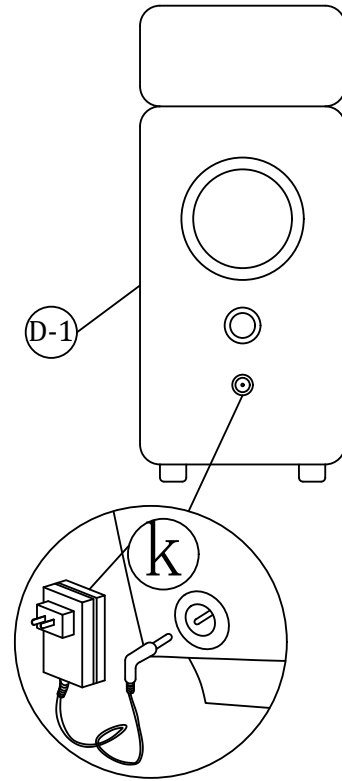

BOX1

Left Recliner

(A-1)		Seat Frame	x1
(A-2)		Headrest	x1
(1)		Sofa Leg	x5
(3)		Power Cord	x1

BOX2

Middle Seat (*2)

(B-1)		Seat Frame	x1
(B-2)		Headrest	x1
(1)		Sofa Leg	x4

BOX3

Coner Seat

(C-1)		Seat Frame	x1
(C-2)		Headrest(L)	x1
(C-3)		Headrest(R)	x1
(2)		Sofa Leg	x5

BOX4

Console

(D-1)		Seat Frame	x1
(1)		Seat Cushion	x4
(4)		Power Cord	x1

BOX5

Right Recliner

(E-1)		Seat Frame	x1
(E-2)		Headrest	x1
(1)		Sofa Leg	x5
(3)		Power Cord	x1

Assembly Instruction of Sofa

Structural accessories

Main structure accessories

① D-1 1pc
Seat Frame

Assembly Instruction of Sofa

Step 1

Step 2

Step 1