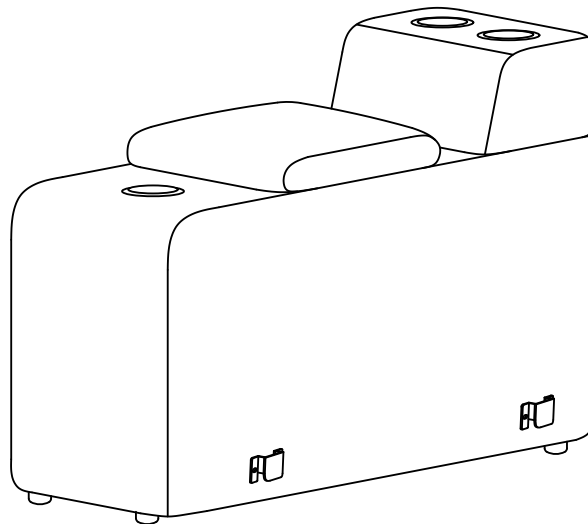

(C-1)		Seat Frame	x1
(C-2)		Headrest(L)	x1
(C-3)		Headrest(R)	x1
(2)		Sofa Leg	x5

BOX4

Console

(D-1)		Seat Frame	x1
(1)		Seat Cushion	x4
(4)		Power Cord	x1

BOX5

Right Recliner

(E-1)		Seat Frame	x1
(E-2)		Headrest	x1
(1)		Sofa Leg	x5
(3)		Power Cord	x1

Assembly Instruction of Sofa

Structural accessories

Main structure accessories

① D-1 1pc
Seat Frame

Assembly Instruction of Sofa

Step 1

Step 2

Step 1