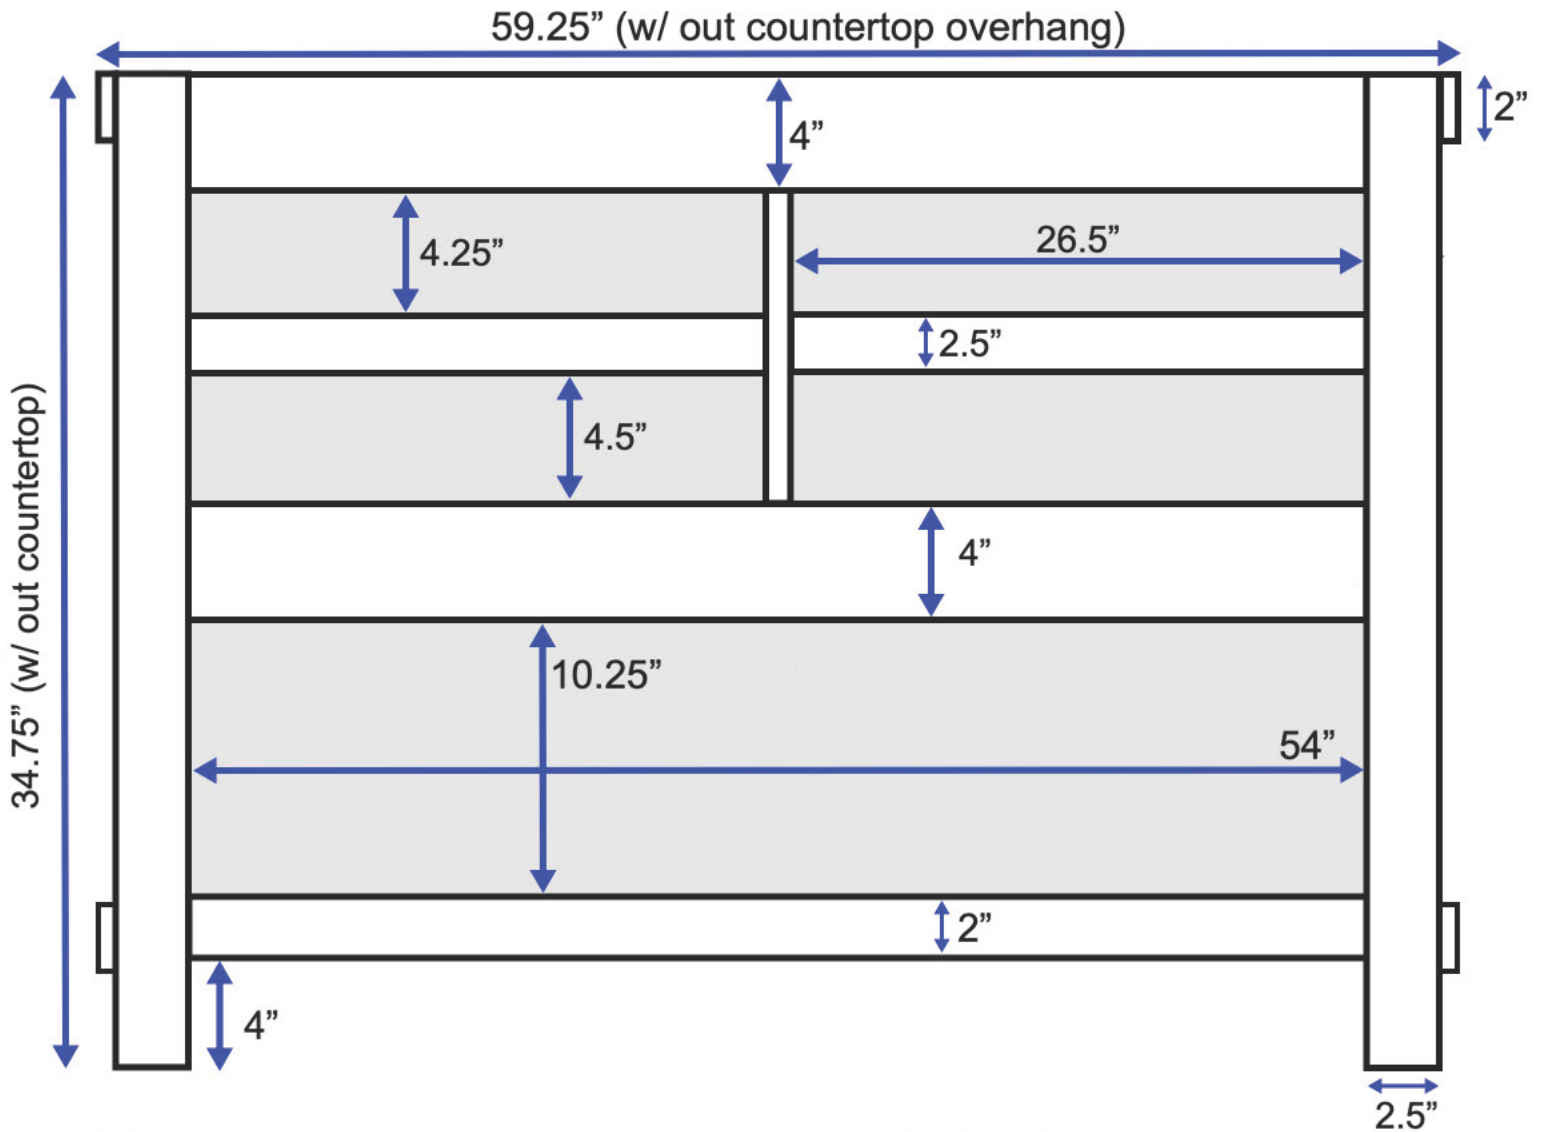

60-inch Double Vanity (Back View)

All measurements are approximate and rounded to the nearest quarter inch.
Please allow for a slight margin of error.