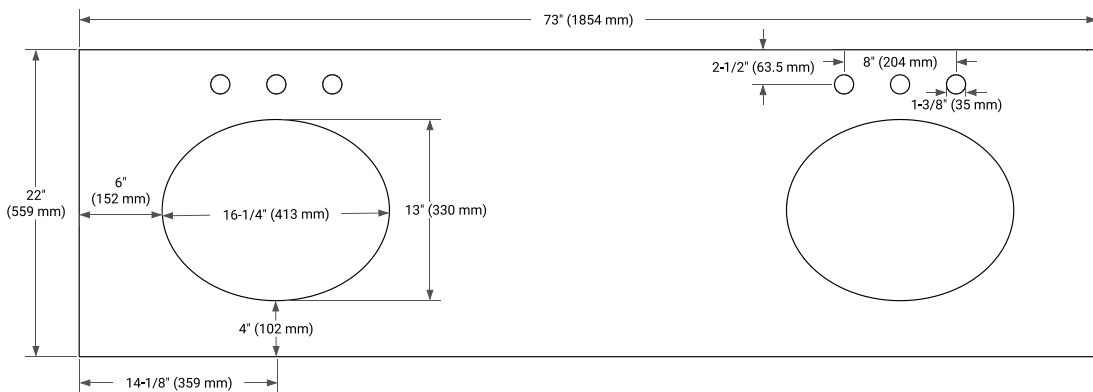

73" DOUBLE OVAL SINK COUNTERTOP WITH 0.75 IN. THICKNESS

OVERALL DIMENSIONS

73" W x 22" D x 0.75" H

COUNTERTOP OPTIONS

FEATURES

- Solid countertop with mitered edges & seams
- Undermount white oval sink
- Pre-drilled for 8" widespread faucet

INCLUDED

- Countertop
- Matching Backsplash
- Oval Sinks

COUNTERTOP PLAN VIEW