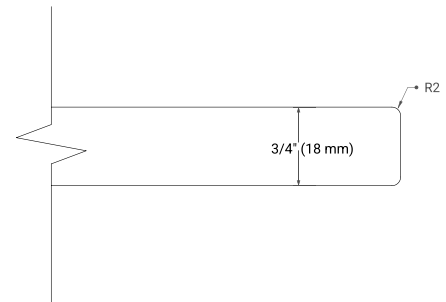

EDGE SIDE VIEW