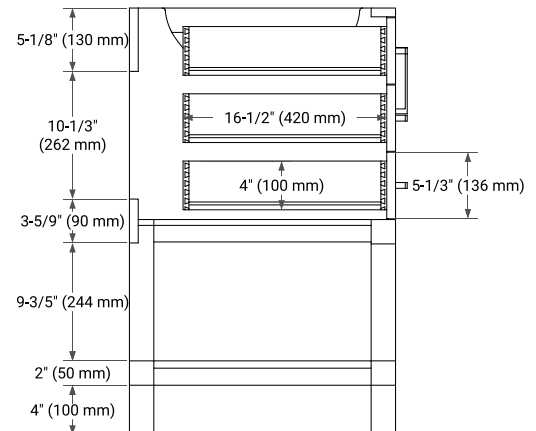

72" DOUBLE SINK BASE CABINET

BASE CABINET DIMENSIONS

72" W x 21.5" D x 34.5" H

FEATURES

- Solid wood frame & plywood panels
- Dovetail drawers and joints
- Soft closing doors & drawers

HARDWARE FINISHES*

Brushed Nickel   Satin Brass   Matte Black   Polished Chrome

*Hardware comes preinstalled with the illustrated option. Other finishes are available on our online store if you prefer a different one.

AVAILABLE COLORS

White   Grey   Midnight Blue

FRONT VIEW

SIDE VIEW

PLAN VIEW