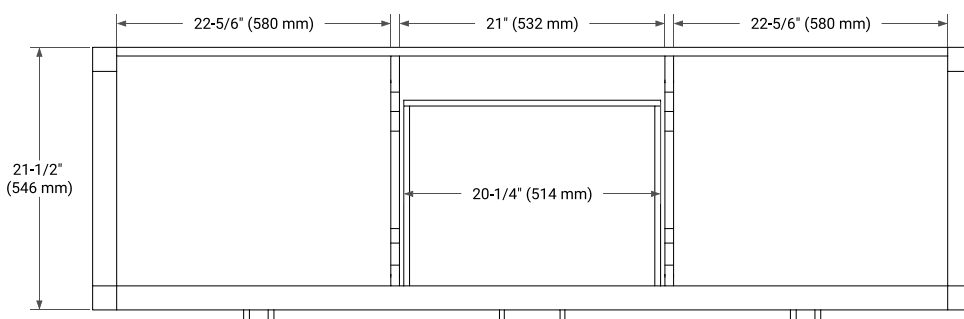

72" DOUBLE SINK BASE CABINET

BASE CABINET DIMENSIONS

72" W x 21.5" D x 34.5" H

FEATURES

- Solid wood frame & plywood panels
- Dovetail drawers and joints
- Soft closing doors & drawers

HARDWARE FINISHES*

Brushed Nickel   Satin Brass   Matte Black   Polished Chrome

*Hardware comes preinstalled with the illustrated option. Other finishes are available on our online store if you prefer a different one.

AVAILABLE COLORS

White   Grey   Midnight Blue

FRONT VIEW

SIDE VIEW

PLAN VIEW