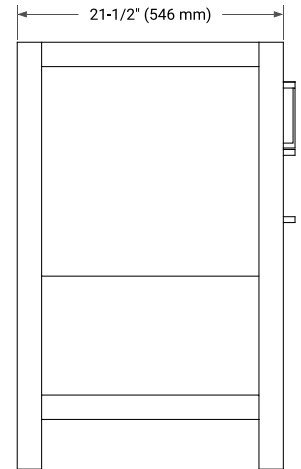

72" DOUBLE SINK BASE CABINET

BASE CABINET DIMENSIONS

72" W x 21.5" D x 34.5" H

FEATURES

- Solid wood frame & plywood panels
- Dovetail drawers and joints
- Soft closing doors & drawers

HARDWARE FINISHES*

Brushed Nickel   Satin Brass   Matte Black   Polished Chrome

*Hardware comes preinstalled with the illustrated option. Other finishes are available on our online store if you prefer a different one.

AVAILABLE COLORS

White   Grey   Midnight Blue

FRONT VIEW

SIDE VIEW

PLAN VIEW