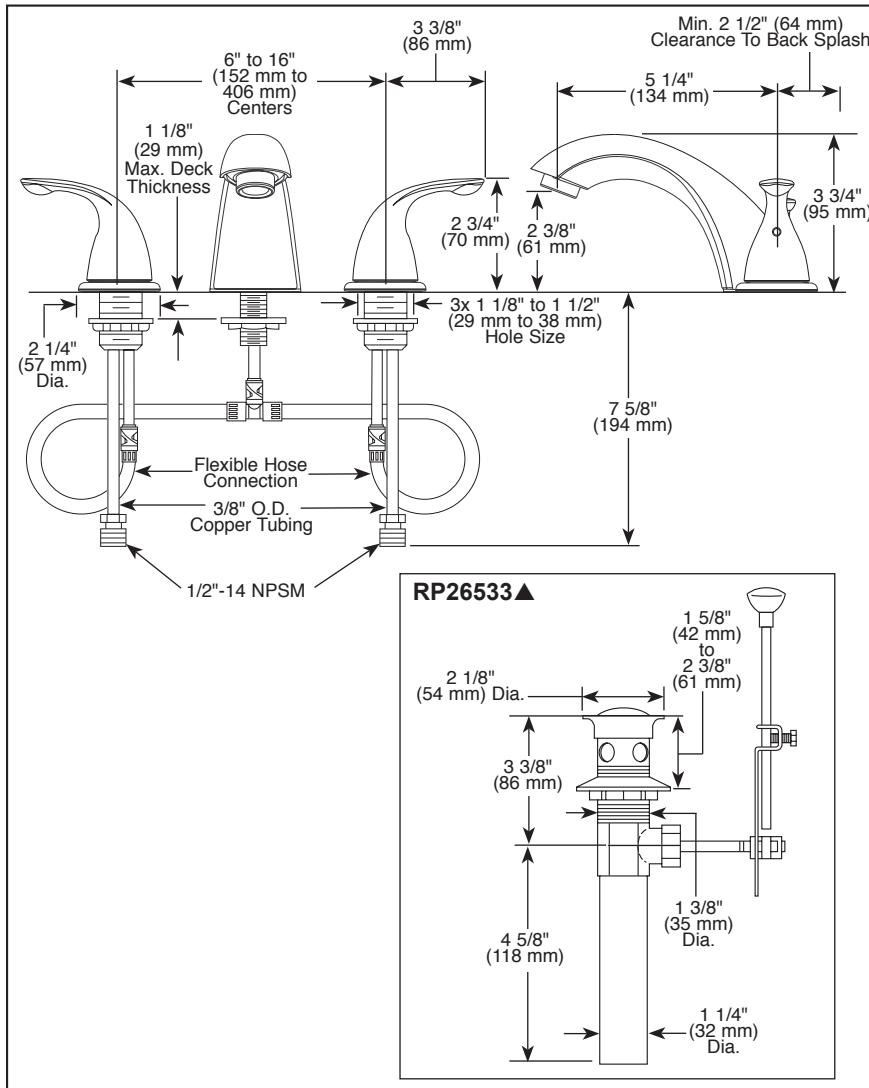

## BATHROOM FAUCET

- Classic Series
- Two Handle Widespread Deck Mount

### STANDARD SPECIFICATIONS:

- Max flow rate 1.2 gpm @ 60 psi, 4.5 L/min @ 414 kPa
- Three-hole mount
- Solid brass fabricated end valve and spout bodies
- Quick-Snap® Installation
- 1/4 turn handle stops
- Control mechanism is the rotating cylinder type with stainless steel plate and 180° rotation, with replaceable non-metallic seats operating in stainless steel lined sockets
- Models have metal drain with pop-up type fitting with plated flange and stopper
- Note: Standard mounting deck thickness can be extended 1" with RP10612.