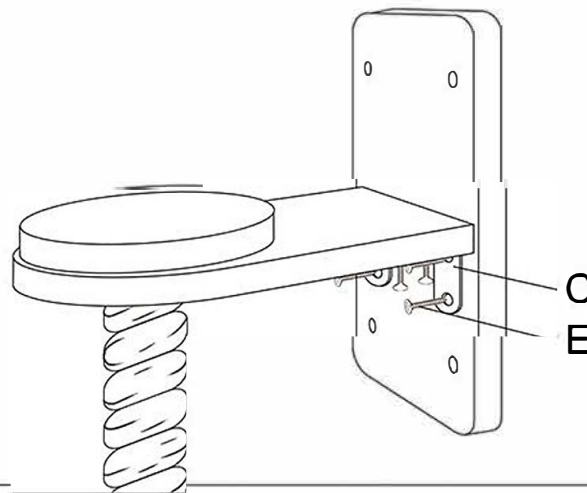

V×1

W×4
(7cm)

X×4

Y×4
(5cm)

Z×4

Installation steps

1

2

Installation Guide

Wall Mounted Cat Furniture

•Cat Furniture

Packing list

A×1 B×1 C×2

D×1 E×2 F×2 G×2 H×1 V×1 W×4 (7cm) X×4 Y×4 (5cm) Z×4

Installation steps

- 
- 
- 
- 