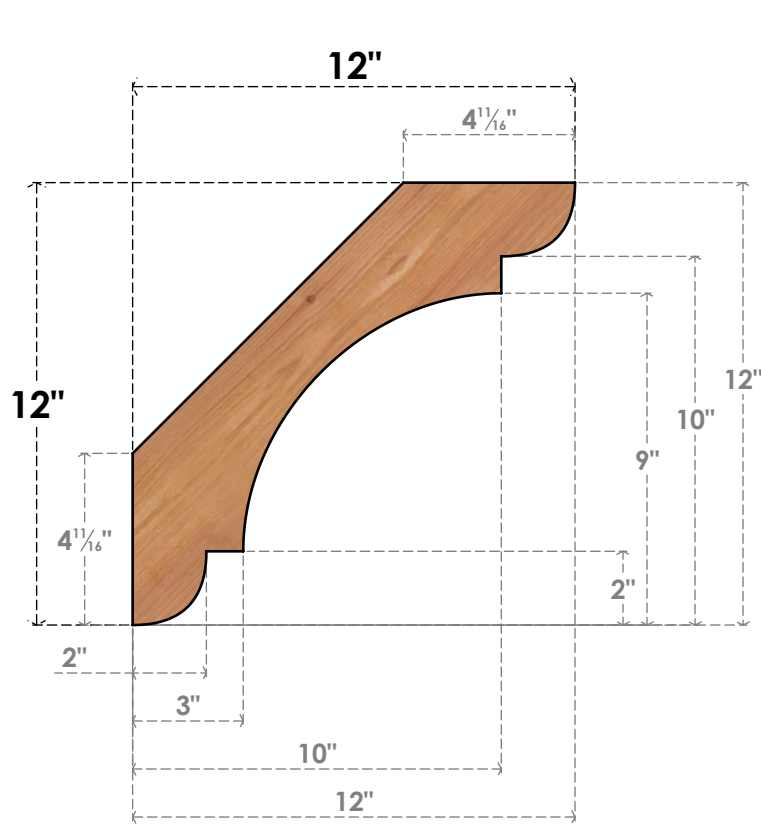

BRC04X12X12OLY00SWR

3 1/2"W X 12"D X 12"H OLYMPIC SMOOTH BRACE, WESTERN RED CEDAR

SIDE

FRONT

EKENA MILLWORK
2300 WEST MAIN ST.
CLARKSVILLE, TX 75426
TOLL FREE: 866-607-0453
WWW.EKENAMILLWORK.COM

NOTES

1. INSTALLATION TO BE COMPLETED IN ACCORDANCE WITH MANUFACTURER'S SPECIFICATIONS.
2. DRAWING MAY NOT BE TO SCALE
3. THIS DRAWING IS INTENDED FOR DESIGN AND PLANNING PURPOSES ONLY.
4. ALL INFORMATION CONTAINED HEREIN WAS CURRENT AT THE TIME OF DEVELOPMENT BUT MUST BE REVIEWED AND APPROVED BY THE PRODUCT MANUFACTURER TO BE CONSIDERED ACCURATE.
5. PRODUCTS ARE NOT KILN DRIED. THIS ITEM IS UNIQUE AND WILL CONTAIN THE NATURAL VARIATIONS THAT THE WOOD SPECIES OFFERS. THIS MAY RESULT IN VARIATIONS UP TO 1/4"