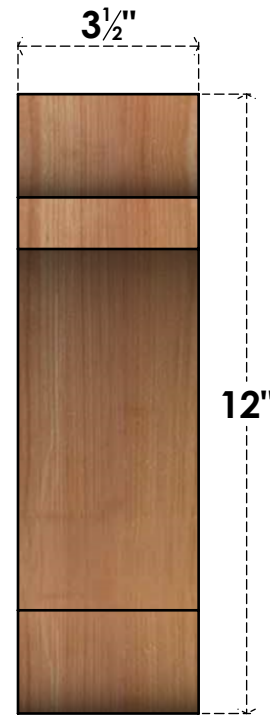

BRC04X12X12OLY00SWR

3 1/2"W X 12"D X 12"H OLYMPIC SMOOTH BRACE, WESTERN RED CEDAR

SIDE

FRONT

EKENA MILLWORK
2300 WEST MAIN ST.
CLARKSVILLE, TX 75426
TOLL FREE: 866-607-0453
WWW.EKENAMILLWORK.COM

NOTES

1. INSTALLATION TO BE COMPLETED IN ACCORDANCE WITH MANUFACTURER'S SPECIFICATIONS.
2. DRAWING MAY NOT BE TO SCALE
3. THIS DRAWING IS INTENDED FOR DESIGN AND PLANNING PURPOSES ONLY.
4. ALL INFORMATION CONTAINED HEREIN WAS CURRENT AT THE TIME OF DEVELOPMENT BUT MUST BE REVIEWED AND APPROVED BY THE PRODUCT MANUFACTURER TO BE CONSIDERED ACCURATE.
5. PRODUCTS ARE NOT KILN DRIED. THIS ITEM IS UNIQUE AND WILL CONTAIN THE NATURAL VARIATIONS THAT THE WOOD SPECIES OFFERS. THIS MAY RESULT IN VARIATIONS UP TO 1/4"