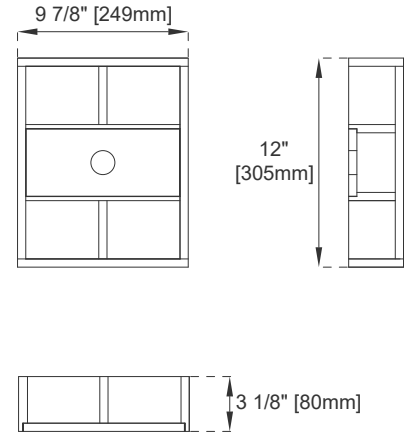

Joinery Hardware Material and Finish: Zinc Alloy in Satin Nickel

Fits Drain Hole Size: 1 3/4"

Overflow: Front Facing

Full Extension, Soft Close Glides

European Soft Close Hinges

Aluminum Laminate Drawer Liners

Adjustable Levelers

Dimension

Width: 35-1/8"

Depth: 23-1/8"

Height: 33-7/8"

Rough-In Height: 21-1/2"

36" VANITY

Top View

Bamboo Drawer Organizer

Front View

Knob

All dimensions are nominal
 Diagrams are of cabinet only—James Martin Optional Countertops and sinks are not shown

36" VANITY

Side View 1

Side View 2

Back View

All dimensions are nominal
 Diagrams are of cabinet only—James Martin Optional Countertops and sinks are not shown