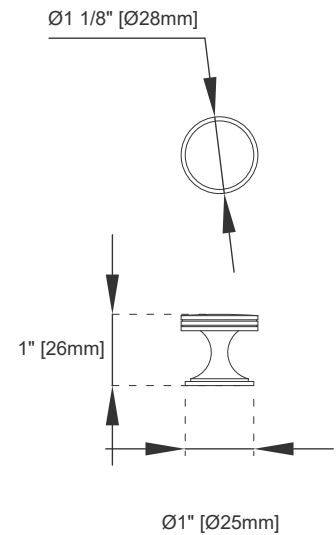

Joinery Hardware Material and Finish: Zinc Alloy in Satin Nickel

Fits Drain Hole Size: 1 3/4"

Overflow: Front Facing

Full Extension, Soft Close Glides

European Soft Close Hinges

Aluminum Laminate Drawer Liners

Adjustable Levelers

Dimension

Width: 35-1/8"

Depth: 23-1/8"

Height: 33-7/8"

Rough-In Height: 21-1/2"

36" VANITY

Top View

Bamboo Drawer Organizer

Front View

Knob

All dimensions are nominal
 Diagrams are of cabinet only—James Martin Optional Countertops and sinks are not shown

36" VANITY

Side View 1

Side View 2

Back View

All dimensions are nominal
 Diagrams are of cabinet only—James Martin Optional Countertops and sinks are not shown