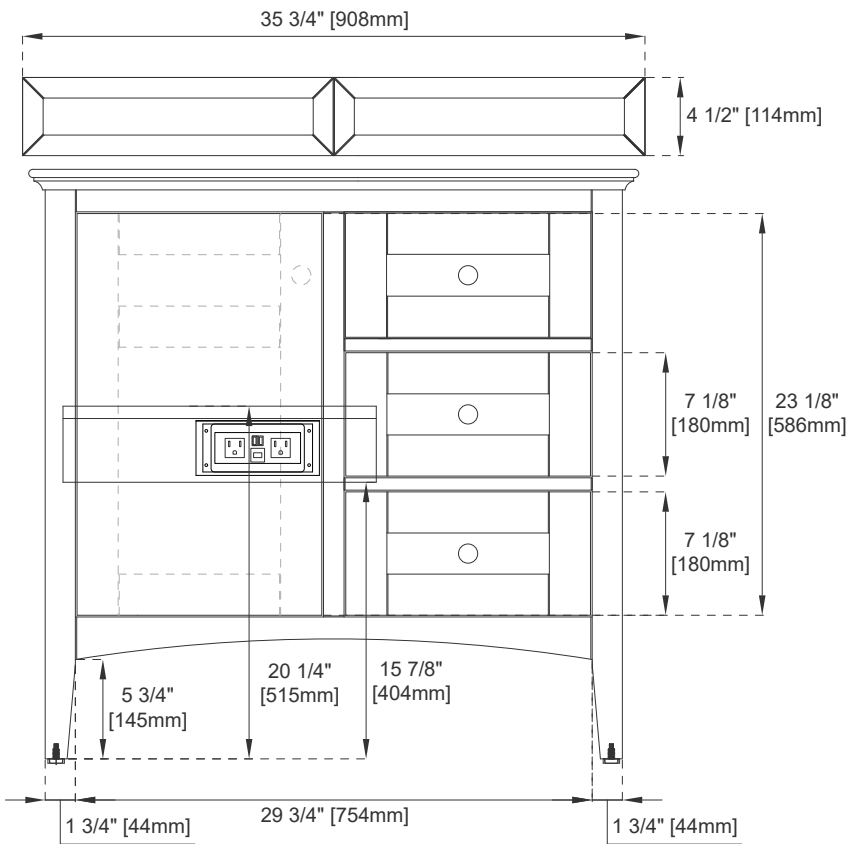

Number of Doors: One

Number of Drawers: Two

Optional Wooden Backsplash

USB/Power Component: YES (ETL5011080)

Cord Length: 6'6"

Assembly Type: Installation of Optional 3cm Top

Bamboo Storage Tray: YES

Drawer Box Material and Construction: 15mm Poplar/English Dovetail

Adjustable Levelers

Dimension

Width: 35-1/8"

Depth: 23-1/8"

Height: 33-7/8"

Rough-In Height: 21-1/2"

36" VANITY

Top View

Bamboo Drawer Organizer

Front View

Knob

All dimensions are nominal
 Diagrams are of cabinet only—James Martin Optional Countertops and sinks are not shown

36" VANITY

Side View 1

Side View 2

Back View

All dimensions are nominal
 Diagrams are of cabinet only—James Martin Optional Countertops and sinks are not shown