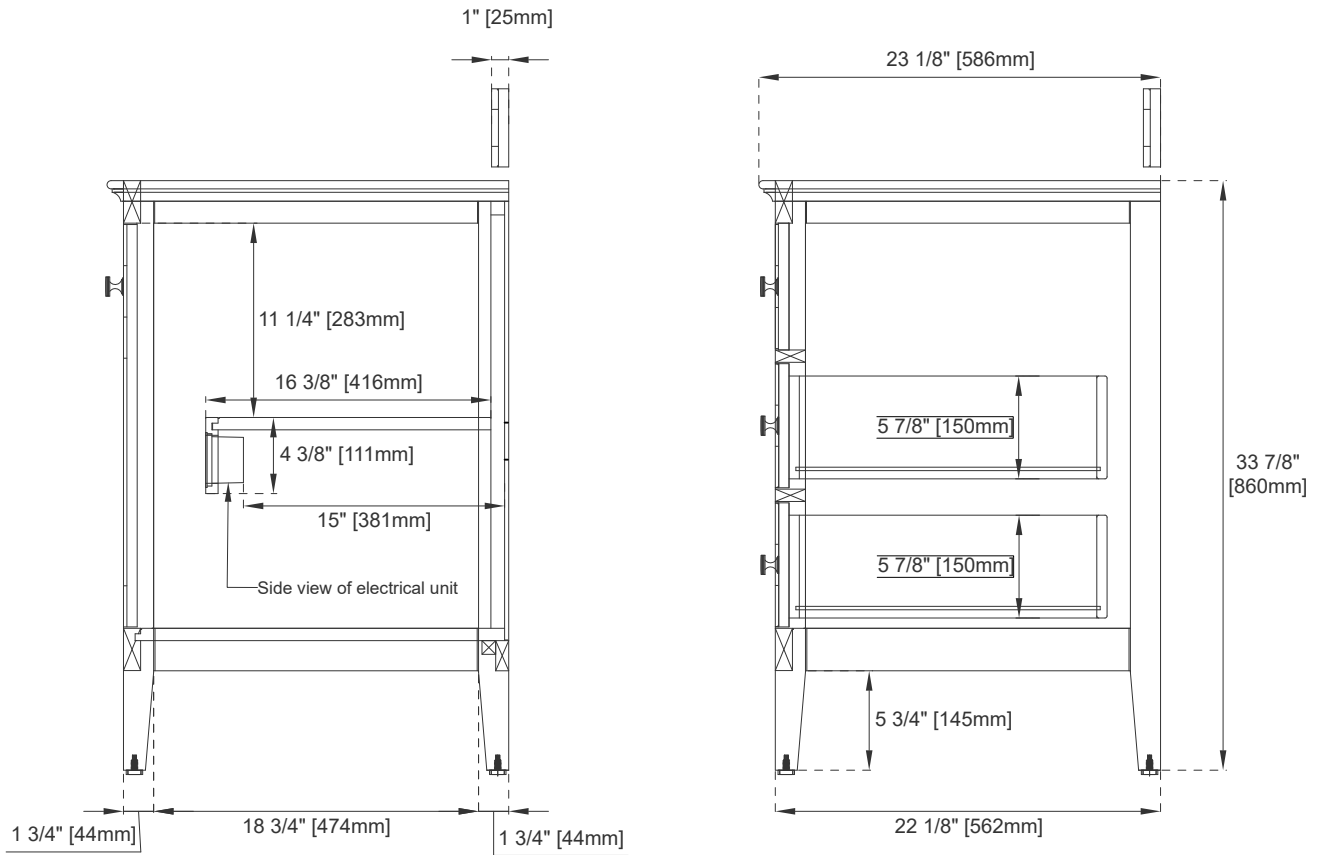

Number of Doors: One

Number of Drawers: Two

Optional Wooden Backsplash

USB/Power Component: YES (ETL5011080)

Cord Length: 6'6"

Assembly Type: Installation of Optional 3cm Top

Bamboo Storage Tray: YES

Drawer Box Material and Construction: 15mm Poplar/English Dovetail

Adjustable Levelers

Dimension

Width: 35-1/8"

Depth: 23-1/8"

Height: 33-7/8"

Rough-In Height: 21-1/2"

36" VANITY

Top View

Bamboo Drawer Organizer

Front View

Knob

All dimensions are nominal
 Diagrams are of cabinet only—James Martin Optional Countertops and sinks are not shown

36" VANITY

Side View 1

Side View 2

Back View

All dimensions are nominal
 Diagrams are of cabinet only—James Martin Optional Countertops and sinks are not shown