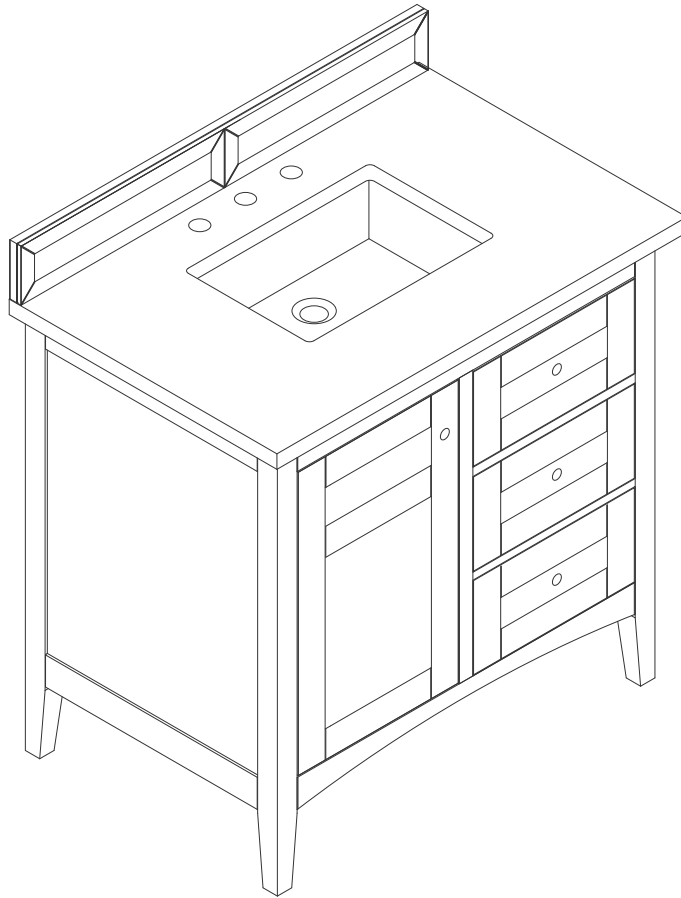

36" VANITY

Features and Materials

Solids: Soft Maple and Yellow Poplar

Panels: Plywood

Installation Type: Floor Standing

Number of Basins: One, with Optional 3cm Top

Vanity Top Included: NO, Optional 3cm Tops Available with Sinks

Number of Doors: One

Number of Drawers: Two

Optional Wooden Backsplash

USB/Power Component: YES (ETL5011080)

Cord Length: 6'6"

Assembly Type: Installation of Optional 3cm Top

Bamboo Storage Tray: YES

Drawer Box Material and Construction: 15mm Poplar/English Dovetail

Joinery Hardware Material and Finish: Zinc Alloy in Satin Nickel

Fits Drain Hole Size: 1 3/4"

Overflow: Front Facing

Full Extension, Soft Close Glides

European Soft Close Hinges

Aluminum Laminate Drawer Liners

Adjustable Levelers

Dimension

Width: 35-1/8"

Depth: 23-1/8"

Height: 33-7/8"

Rough-In Height: 21-1/2"

36" VANITY

Top View