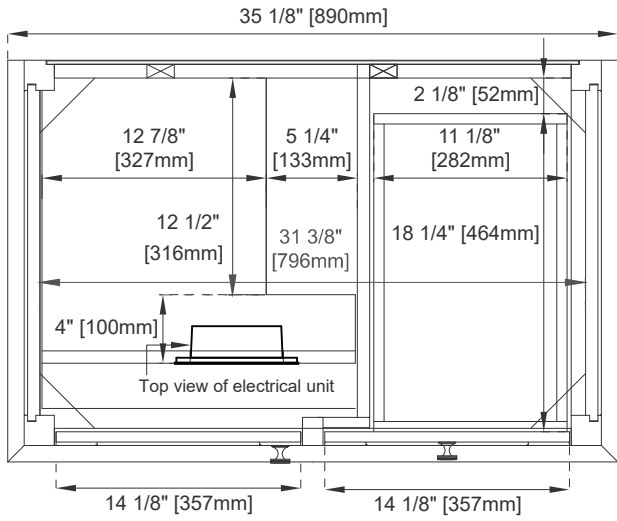

Number of Doors: One

Number of Drawers: Two

Optional Wooden Backsplash

USB/Power Component: YES (ETL5011080)

Cord Length: 6'6"

Assembly Type: Installation of Optional 3cm Top

Bamboo Storage Tray: YES

Drawer Box Material and Construction: 15mm Poplar/English Dovetail

Adjustable Levelers

Dimension

Width: 35-1/8"

Depth: 23-1/8"

Height: 33-7/8"

Rough-In Height: 21-1/2"

36" VANITY

Top View

Bamboo Drawer Organizer

Front View

Knob

All dimensions are nominal
 Diagrams are of cabinet only—James Martin Optional Countertops and sinks are not shown

36" VANITY

Side View 1

Side View 2

Back View

All dimensions are nominal
 Diagrams are of cabinet only—James Martin Optional Countertops and sinks are not shown