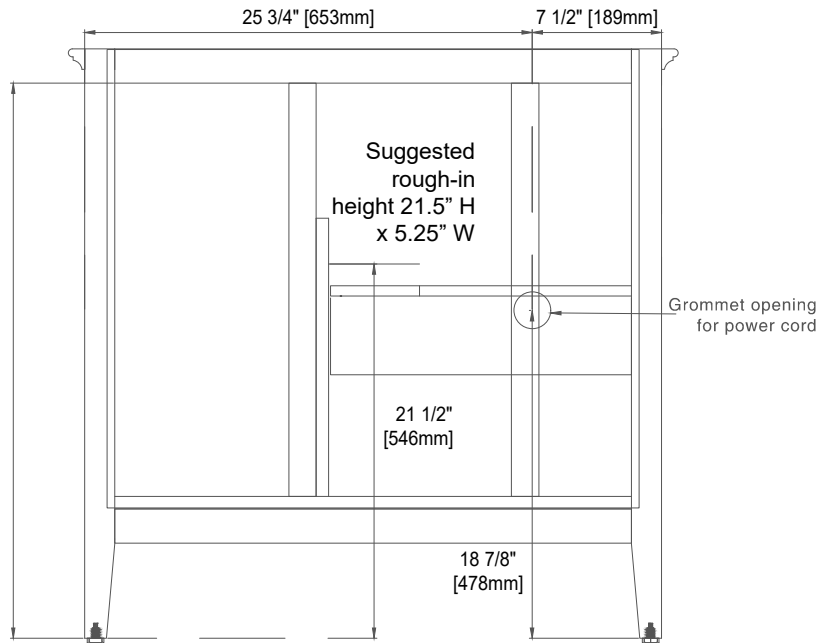

Number of Doors: One

Number of Drawers: Two

Optional Wooden Backsplash

USB/Power Component: YES (ETL5011080)

Cord Length: 6'6"

Assembly Type: Installation of Optional 3cm Top

Bamboo Storage Tray: YES

Drawer Box Material and Construction: 15mm Poplar/English Dovetail

Adjustable Levelers

Dimension

Width: 35-1/8"

Depth: 23-1/8"

Height: 33-7/8"

Rough-In Height: 21-1/2"

36" VANITY

Top View

Bamboo Drawer Organizer

Front View

Knob

All dimensions are nominal
 Diagrams are of cabinet only—James Martin Optional Countertops and sinks are not shown

36" VANITY

Side View 1

Side View 2

Back View

All dimensions are nominal
 Diagrams are of cabinet only—James Martin Optional Countertops and sinks are not shown