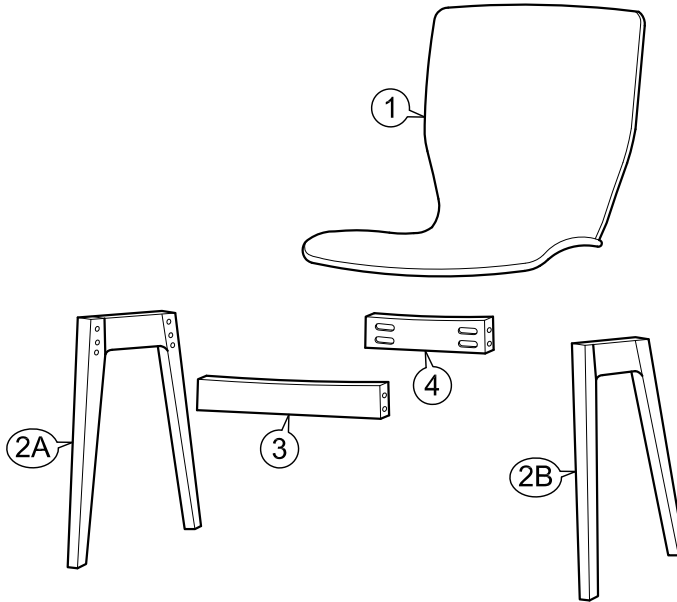

ASSEMBLY INSTRUCTIONS

Item : Dining Chair

Not Provided

2 Persons

Part List :

(x2)

A M6 x 45mm = 16

C M4 x 110mm = 1

E M3.5 x 12mm = 16

B 5/16" = 16

D = 8

F M8 x 30mm = 8

1

(x2)

2

(x2)