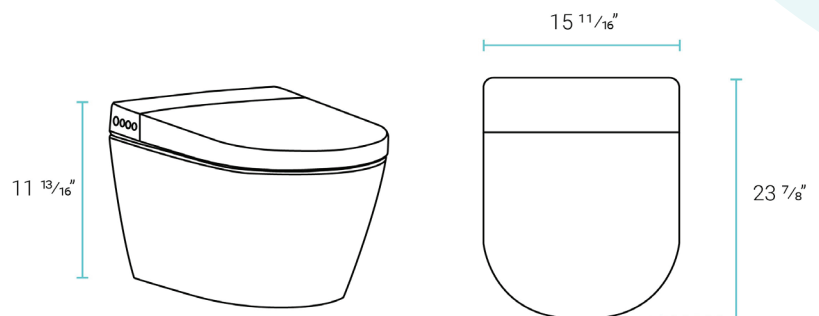

#### Features:

- Space saving, wall-hung design
- Elongated bowl
- Glazed ceramic
- Adjustable bowl height
- Quick-release, soft-close seat
- Remote control
- Night light
- Self-cleaning nozzle
- 6 Levels of warm air and water temperature
- Off-seat flushing
- 5 nozzle positions
- Front and rear bidet wash settings
- Heated seat
- Eco mode

#### Specifications:

N.W: 70 lb.

L: 23 7/8" x W: 15 11/16" x H: 11 13/16"

## Specifications:

- N.W: 33 lb.
- L: 19 <sup>9</sup>/<sub>16</sub>" x W: 6 <sup>11</sup>/<sub>16</sub>" x H: 44 <sup>7</sup>/<sub>8</sub>"

## Specifications:

- N.W: 0.5 lb.
- L: 9 5/8" x W: 3/8" x H: 6 1/2"