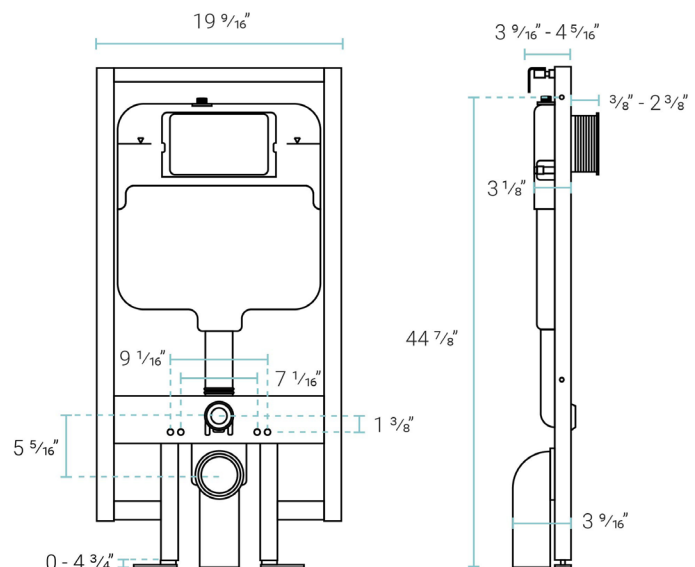

Included Kit Parts:

- Discharge Pipe: SM-CPT106
- Fill Valve: SM-CPT108
- Flush Valve: SM-CPT109
- 12npt Angle Valve: SM-CPT111
- Connecting Pipe: SM-CPT105
- Straight Pipe: SM-VPT104
- Thread Bolts: SM-CPT107