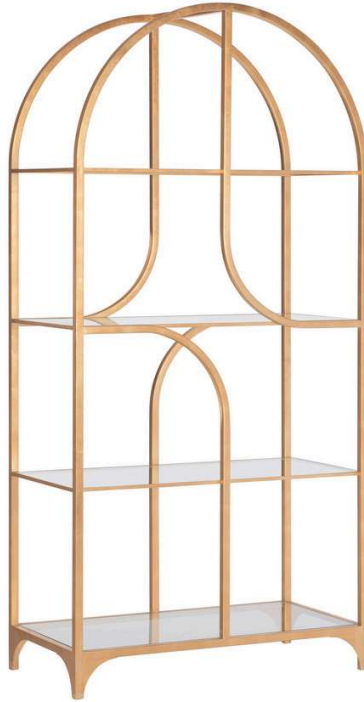

WILDWOOD CHELSEA HOUSE

490888 • Atwood Etagere

82h x 40w x 20d
Metal
Gold Leaf/Clear

The Atwood Etagere is a striking display piece with a gold leaf frame and arched detailing. Its airy design is balanced by sleek glass shelves—perfect for showcasing books, decor, and collected treasures with style.