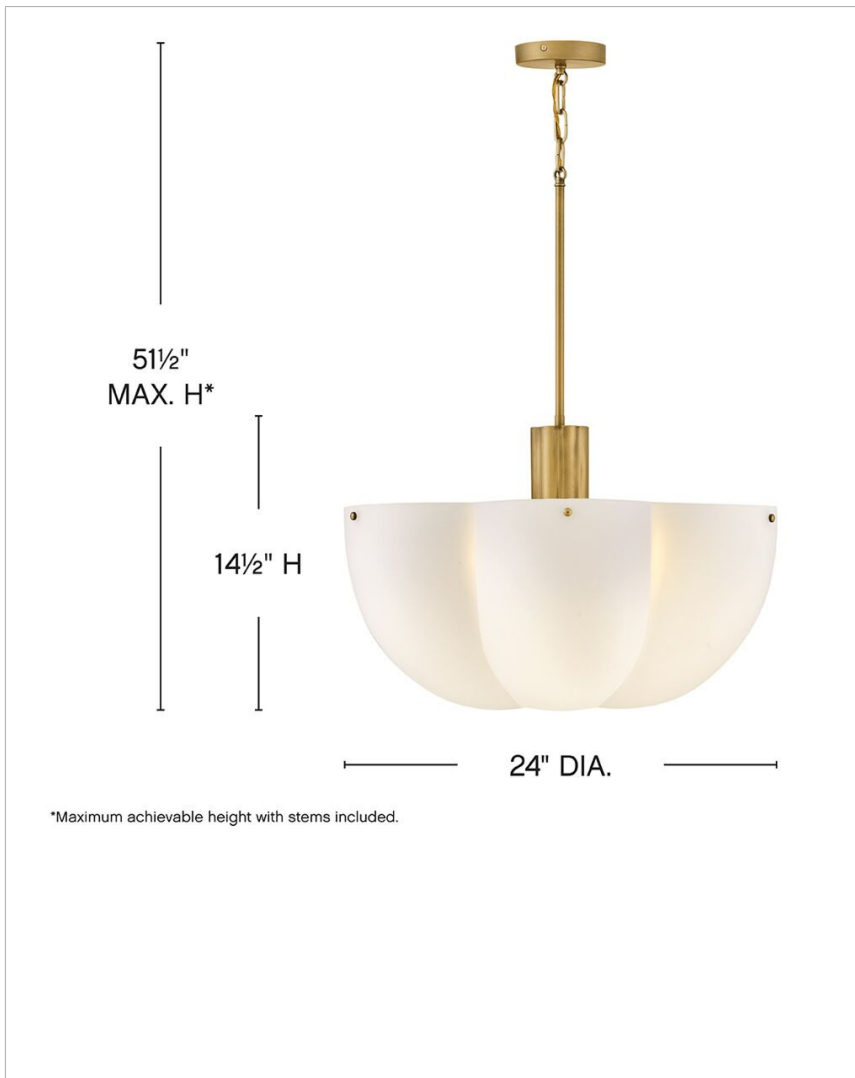

### MEDIUM CHANDELIER

Shapely and beautiful, Becca's cloverlike shade is hand-blown from etched opal glass and diffuses even bright light throughout your living space. A classic Heritage Brass finish accentuates ribbed detailing.

DETAILS	
FINISH:	Heritage Brass
MATERIAL:	Steel
GLASS:	Etched Opal
SLOPE DEGREE:	90
DIMMABLE:	YES - WITH DIMMABLE LAMP (NOT INCLUDED)

DIMENSIONS	
WIDTH:	24"
HEIGHT:	14.5"
WEIGHT:	17lb

LIGHT SOURCE	
LIGHT SOURCE:	Socketed
WATTAGE:	6-10w Med. LED, 60w Equiv.
VOLTAGE:	120v

MOUNTING	
CANOPY:	6.75" Dia.
LEAD WIRE:	1 X 120"
MAX HEIGHT:	51.5

SHIPPING	
CARTON LENGTH:	27.8
CARTON WIDTH:	27.8
CARTON HEIGHT:	20.3
CARTON WEIGHT:	25.5

#### PRODUCT DETAILS:

- Suitable for use in dry (indoor) locations as defined by NEC and CEC. Meets United States UL Underwriters Laboratories & CSA Canadian Standards Association Product Safety Standards.
- This fixture includes multiple down stems in various lengths to customize the installation height of the fixture, including one 6" stem and two 12" stems
- Classic, elegant lines and timeless details enhance a traditional space
- This item may be hung on a sloped ceiling