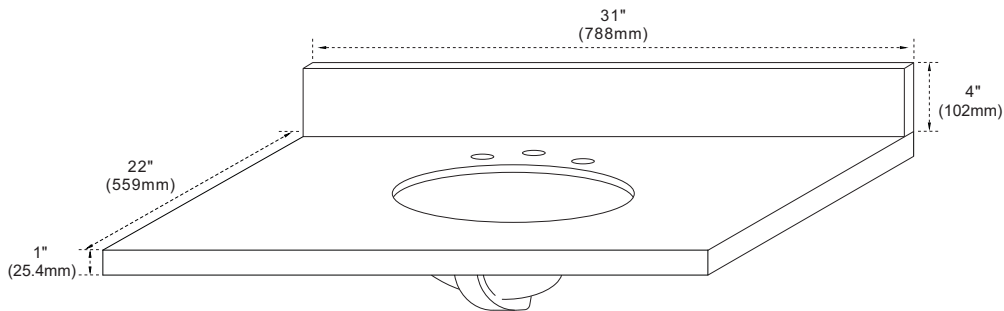

Model: 430001-31-QWO Countertop

Features

- Genuine Quartz
- Single 15.6" oval under mount sink cutout
- 8" wide spread faucet holes
- Matching 4" height backsplash available for purchase (**sold separately, not included**)
- Solid 1" counter top thickness

TOP VIEW

SIDE VIEW

NOTE: SINK STYLE, SHAPE, FAUCET HOLES, CUTOUT ON TOP, VANITY MAY VARY FROM THE PICTURE ABOVE. INSTRUCTIONAL PURPOSE ONLY.