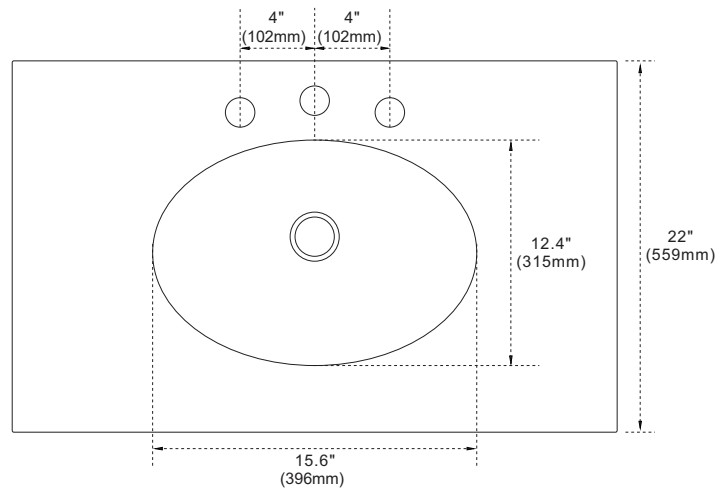

Model: 430001-31-QWO Countertop

Features

- Genuine Quartz
- Single 15.6" oval under mount sink cutout
- 8" wide spread faucet holes
- Matching 4" height backsplash available for purchase (**sold separately, not included**)
- Solid 1" counter top thickness

TOP VIEW

SIDE VIEW

NOTE: SINK STYLE, SHAPE, FAUCET HOLES, CUTOUT ON TOP, VANITY MAY VARY FROM THE PICTURE ABOVE. INSTRUCTIONAL PURPOSE ONLY.