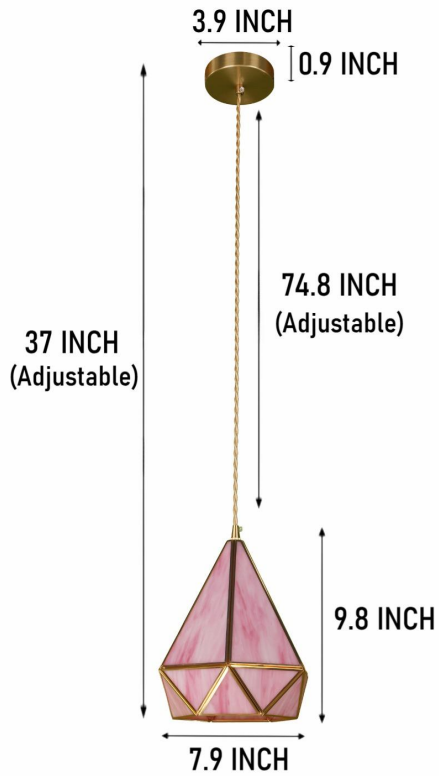

PRODUCT DIMENSION

E14 Base X1

(Including 1 tricolor light source)

Lamp body color: Copper

Lamp shade color: pink

Material: All copper+glass

Control method: wall control