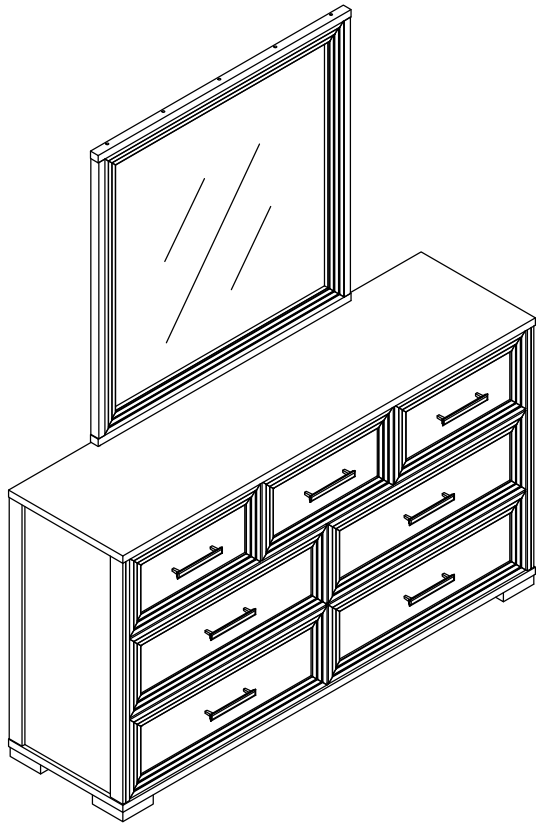

ASSEMBLY INSTRUCTIONS

2041 / 2042-11

MIRROR - WHITE / GREY

PARTS LIST

NO	DESCRIPTION	QTY
1	MIRROR	1 PC.
2	SUPPORT RAIL	2 PCS.
3	DRESSER	1PC.

HARDWARE LIST

NO	DESCRIPTION	SIZE	QTY
A	PANHEAD SCREW	M4 x 30	8 PCS.
B	TIP RESTRAINT		1 PC.

TOOL REQUIRED (NOT PROVIDED)

STEP 1

BACK VIEW

STEP 2

BACK VIEW