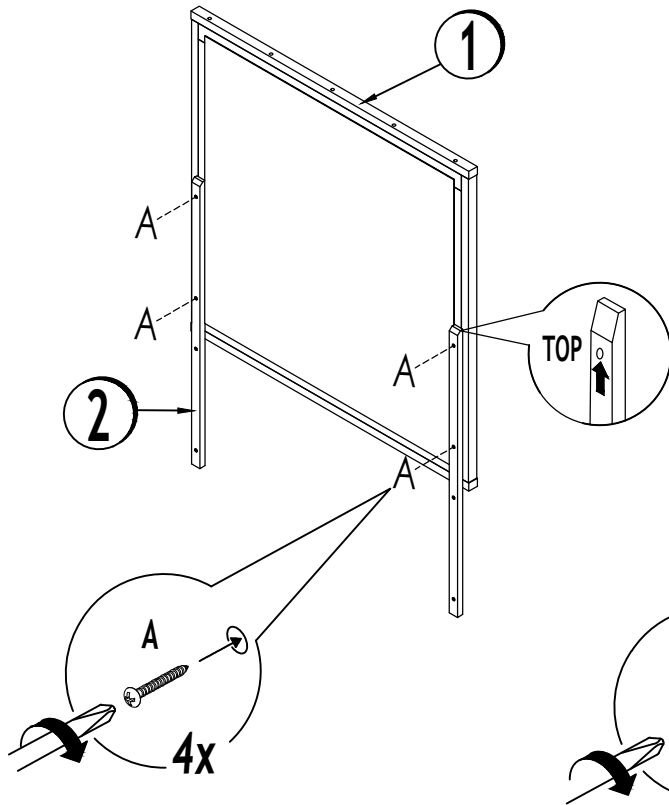

ASSEMBLY INSTRUCTIONS

2041 / 2042-11

MIRROR - WHITE / GREY

PARTS LIST

NO	DESCRIPTION	QTY
1	MIRROR	1 PC.
2	SUPPORT RAIL	2 PCS.
3	DRESSER	1PC.

HARDWARE LIST

NO	DESCRIPTION	SIZE	QTY
A	PANHEAD SCREW	M4 x 30	8 PCS.
B	TIP RESTRAINT		1 PC.

TOOL REQUIRED (NOT PROVIDED)

STEP 1

BACK VIEW

STEP 2

BACK VIEW