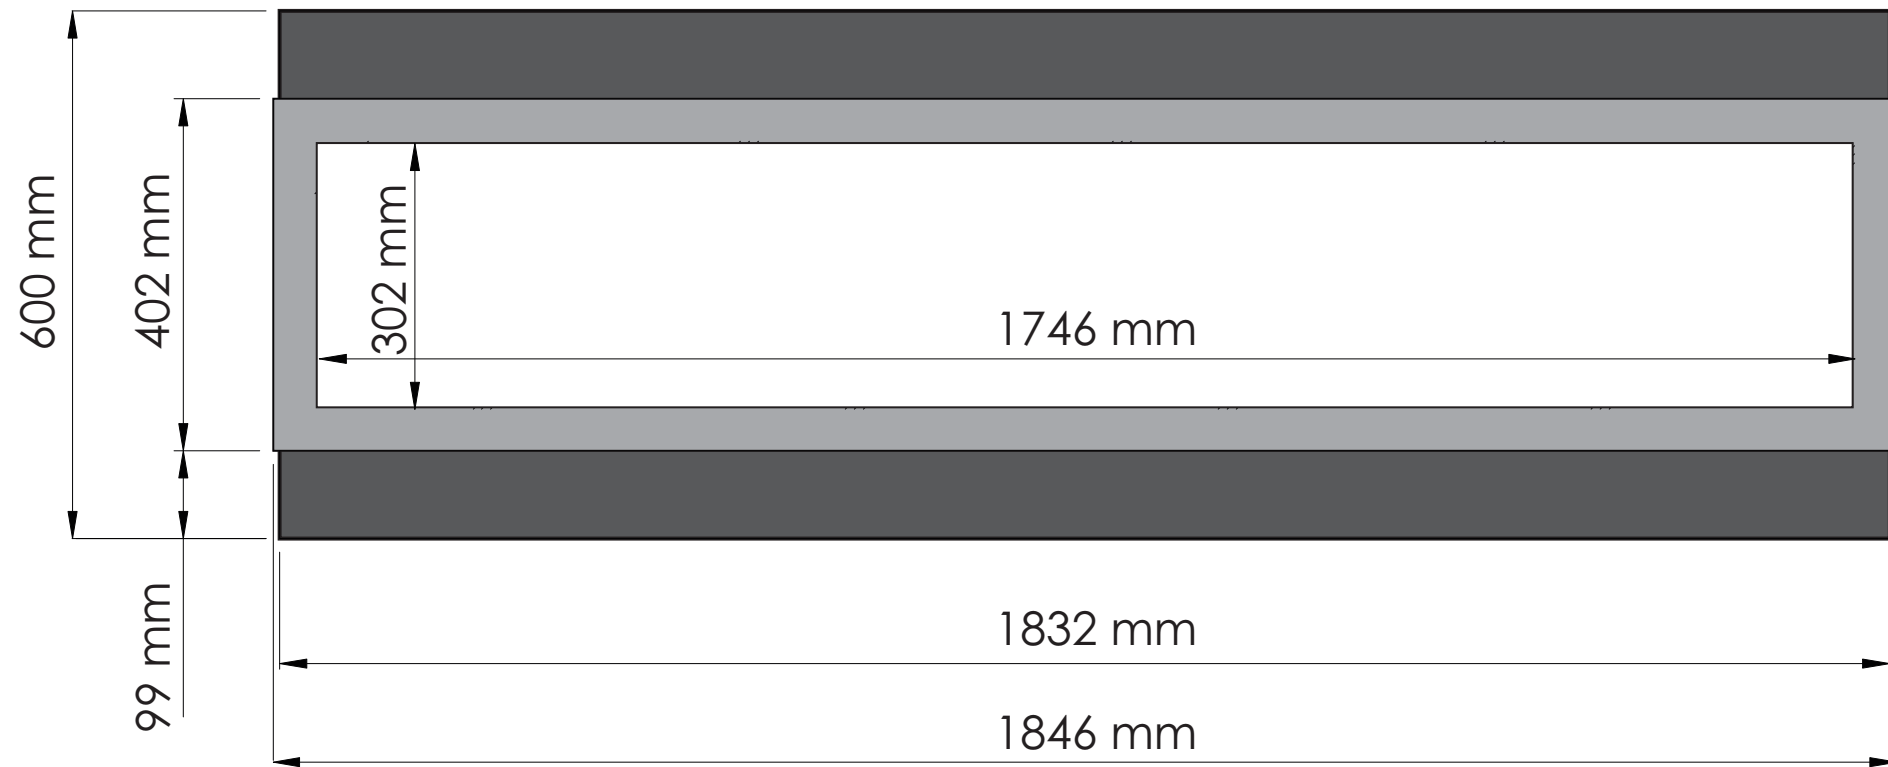

TECHNICAL SPECIFICATIONS		
VOLTS	120	
AMPS	12.5	
WATTS	1500	
HEATER	HIGH	1500 watts
	LOW	750 watts
NO HEATER	22 watts	
LAMPS	QUANTITY	LED
	WATTS	
	TOTAL WATTS	22 watts
ROTOR MOTOR	1 at 5 watts	
HEIGHT, WIDTH, DEPTH	23 1/2 x 72 1/4 x 6 3/4	
GLASS VIEWING OPENING	12 x 68 3/4	
SURROUND SIZE	15 3/4 x 72 3/4	
SHIPPING SIZE	25 1/4 x 83 1/4 x 9 3/4	
SHIPPING WEIGHT	150 lbs	
GLASS FRONT	UNIT	
		Included
PLUG LOCATION	Left Side	
CORD LENGTH	76"	
APPROX. HEATING AREA	400 sq ft	

TECHNICAL SPECIFICATIONS		
VOLTS		120
AMPS		12.5
WATTS		1500
HEATER	HIGH	1500 watts
	LOW	750 watts
NO HEATER		22 watts
LAMPS	QUANTITY	LED
	WATTS	
	TOTAL WATTS	22 watts
ROTOR MOTOR		1 at 5 watts
HEIGHT, WIDTH, DEPTH		60 x 183.2 x 17.2 cm
GLASS VIEWING OPENING		30.2 x 174.6 cm
SURROUND SIZE		40.2 x 184.6 cm
SHIPPING SIZE		64 x 211 x 24.8 cm
SHIPPING WEIGHT		68 kg
	UNIT	
	GLASS FRONT	Included
PLUG LOCATION		Left Side
CORD LENGTH		193 cm
APPROX. HEATING AREA		37 sqm