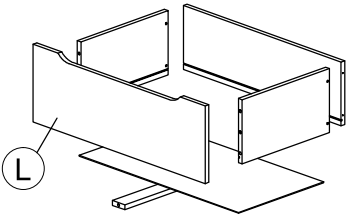

Assembly Instruction

PART LIST

Assembly Instruction

<i>Hardware List</i>			
No.	SHAPE	DESCRIPTION	Qty.
1		8x25mm Wood Dowel	48Pcs
2		15MM Myfix Minifix	24Sets
3		M5x8mm Screw (Euro Screw)	24Pcs
4		M3x16mm Screw	8Pcs
5		M3.5x15mm Screw	68Pcs
6		M4x38mm Screw	39Pcs
7		Jcbc 'W' M6 x 40mm	9Pcs
8		L Bracket	10Pcs

9		Nail Leg	4Pcs
10		Z Bracket (Big)	4Pcs
11		Metal Drawer Slide 14" (350mm)	6 Sets
12		Minifix Cap	12Pcs
13		Metal Corner Bracket	4Pcs
14		L Key	1Pc
15		Adjust Screw	1Pc

STEP 1

Assembly Instruction

STEP 2