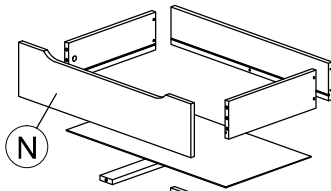

Assembly Instruction

PART LIST

Assembly Instruction

<i>Hardware List</i>			
No.	SHAPE	DESCRIPTION	Qty.
1		8x25mm Wood Dowel	48Pcs
2		15MM Myfix Minifix	24Sets
3		M5x8mm Screw (Euro Screw)	24Pcs
4		M3x16mm Screw	8Pcs
5		M3.5x15mm Screw	68Pcs
6		M4x38mm Screw	39Pcs
7		Jcbc 'W' M6 x 40mm	9Pcs
8		L Bracket	10Pcs

9		Nail Leg	4Pcs
10		Z Bracket (Big)	4Pcs
11		Metal Drawer Slide 14" (350mm)	6 Sets
12		Minifix Cap	12Pcs
13		Metal Corner Bracket	4Pcs
14		L Key	1Pc
15		Adjust Screw	1Pc

STEP 1

Assembly Instruction

STEP 2