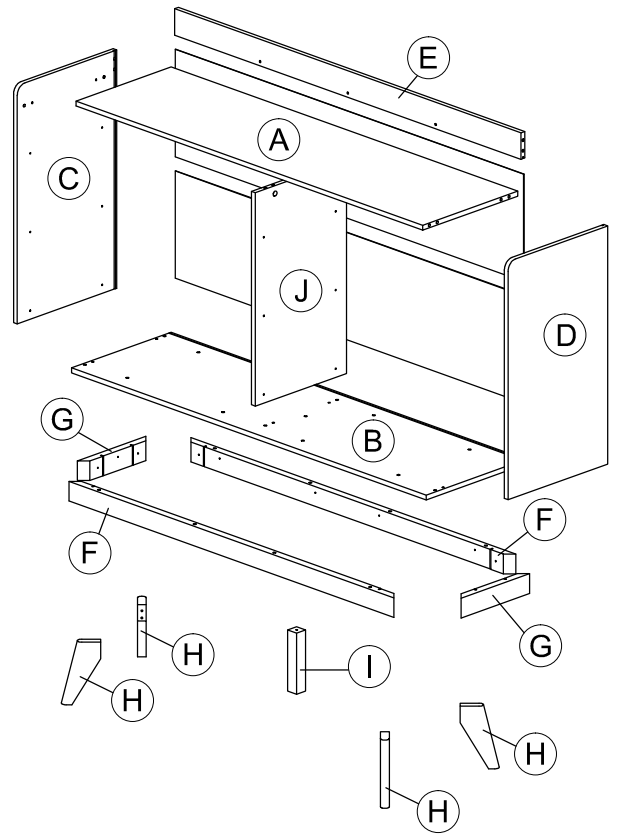

Assembly Instruction

PART LIST

Assembly Instruction

<i>Hardware List</i>			
No.	SHAPE	DESCRIPTION	Qty.
1		8x25mm Wood Dowel	48Pcs
2		15MM Myfix Minifix	24Sets
3		M5x8mm Screw (Euro Screw)	24Pcs
4		M3x16mm Screw	8Pcs
5		M3.5x15mm Screw	68Pcs
6		M4x38mm Screw	39Pcs
7		Jcbc 'W' M6 x 40mm	9Pcs
8		L Bracket	10Pcs

9		Nail Leg	4Pcs
10		Z Bracket (Big)	4Pcs
11		Metal Drawer Slide 14" (350mm)	6 Sets
12		Minifix Cap	12Pcs
13		Metal Corner Bracket	4Pcs
14		L Key	1Pc
15		Adjust Screw	1Pc

STEP 1

Assembly Instruction

STEP 2