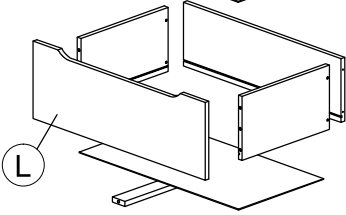

Assembly Instruction

PART LIST

Assembly Instruction

<i>Hardware List</i>			
No.	SHAPE	DESCRIPTION	Qty.
1		8x25mm Wood Dowel	48Pcs
2		15MM Myfix Minifix	24Sets
3		M5x8mm Screw (Euro Screw)	24Pcs
4		M3x16mm Screw	8Pcs
5		M3.5x15mm Screw	68Pcs
6		M4x38mm Screw	39Pcs
7		Jcbc 'W' M6 x 40mm	9Pcs
8		L Bracket	10Pcs

9		Nail Leg	4Pcs
10		Z Bracket (Big)	4Pcs
11		Metal Drawer Slide 14" (350mm)	6 Sets
12		Minifix Cap	12Pcs
13		Metal Corner Bracket	4Pcs
14		L Key	1Pc
15		Adjust Screw	1Pc

STEP 1

Assembly Instruction

STEP 2