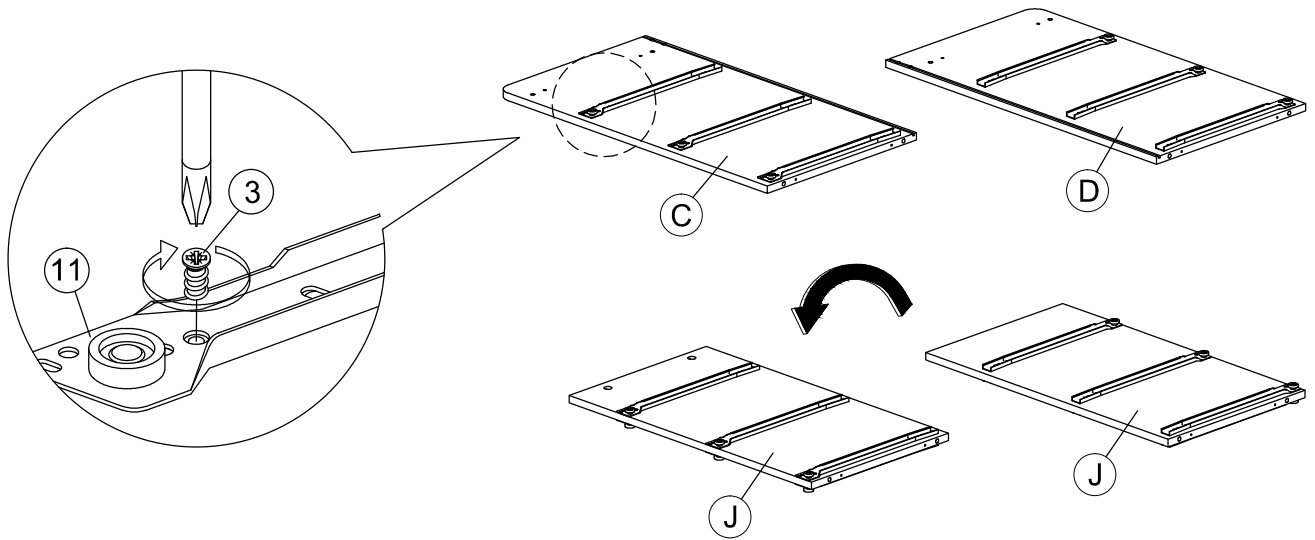

Assembly Instruction

PART LIST

Assembly Instruction

<i>Hardware List</i>			
No.	SHAPE	DESCRIPTION	Qty.
1		8x25mm Wood Dowel	48Pcs
2		15MM Myfix Minifix	24Sets
3		M5x8mm Screw (Euro Screw)	24Pcs
4		M3x16mm Screw	8Pcs
5		M3.5x15mm Screw	68Pcs
6		M4x38mm Screw	39Pcs
7		Jcbc 'W' M6 x 40mm	9Pcs
8		L Bracket	10Pcs

9		Nail Leg	4Pcs
10		Z Bracket (Big)	4Pcs
11		Metal Drawer Slide 14" (350mm)	6 Sets
12		Minifix Cap	12Pcs
13		Metal Corner Bracket	4Pcs
14		L Key	1Pc
15		Adjust Screw	1Pc

STEP 1

Assembly Instruction

STEP 2