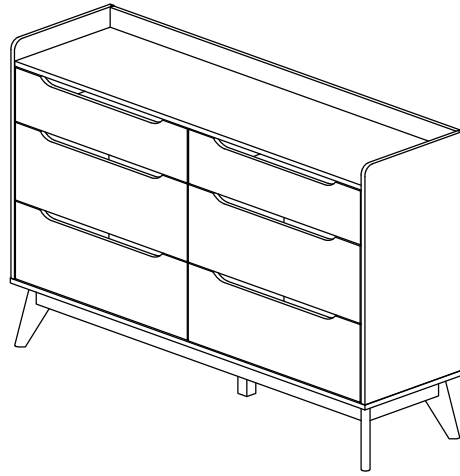

Assembly Instruction

PART LIST

Assembly Instruction

<i>Hardware List</i>			
No.	SHAPE	DESCRIPTION	Qty.
1		8x25mm Wood Dowel	48Pcs
2		15MM Myfix Minifix	24Sets
3		M5x8mm Screw (Euro Screw)	24Pcs
4		M3x16mm Screw	8Pcs
5		M3.5x15mm Screw	68Pcs
6		M4x38mm Screw	39Pcs
7		Jcbc 'W' M6 x 40mm	9Pcs
8		L Bracket	10Pcs

9		Nail Leg	4Pcs
10		Z Bracket (Big)	4Pcs
11		Metal Drawer Slide 14" (350mm)	6 Sets
12		Minifix Cap	12Pcs
13		Metal Corner Bracket	4Pcs
14		L Key	1Pc
15		Adjust Screw	1Pc

STEP 1

Assembly Instruction

STEP 2