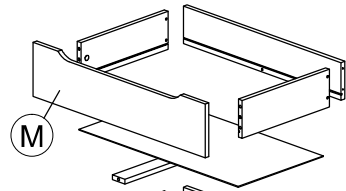

Assembly Instruction

PART LIST

Assembly Instruction

<i>Hardware List</i>			
No.	SHAPE	DESCRIPTION	Qty.
1		8x25mm Wood Dowel	48Pcs
2		15MM Myfix Minifix	24Sets
3		M5x8mm Screw (Euro Screw)	24Pcs
4		M3x16mm Screw	8Pcs
5		M3.5x15mm Screw	68Pcs
6		M4x38mm Screw	39Pcs
7		Jcbc 'W' M6 x 40mm	9Pcs
8		L Bracket	10Pcs

9		Nail Leg	4Pcs
10		Z Bracket (Big)	4Pcs
11		Metal Drawer Slide 14" (350mm)	6 Sets
12		Minifix Cap	12Pcs
13		Metal Corner Bracket	4Pcs
14		L Key	1Pc
15		Adjust Screw	1Pc

STEP 1

Assembly Instruction

STEP 2