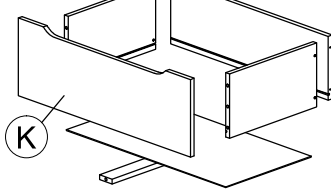

Assembly Instruction

PART LIST

Assembly Instruction

<i>Hardware List</i>			
No.	SHAPE	DESCRIPTION	Qty.
1		8x25mm Wood Dowel	48Pcs
2		15MM Myfix Minifix	24Sets
3		M5x8mm Screw (Euro Screw)	24Pcs
4		M3x16mm Screw	8Pcs
5		M3.5x15mm Screw	68Pcs
6		M4x38mm Screw	39Pcs
7		Jcbc 'W' M6 x 40mm	9Pcs
8		L Bracket	10Pcs

9		Nail Leg	4Pcs
10		Z Bracket (Big)	4Pcs
11		Metal Drawer Slide 14" (350mm)	6 Sets
12		Minifix Cap	12Pcs
13		Metal Corner Bracket	4Pcs
14		L Key	1Pc
15		Adjust Screw	1Pc

STEP 1

Assembly Instruction

STEP 2