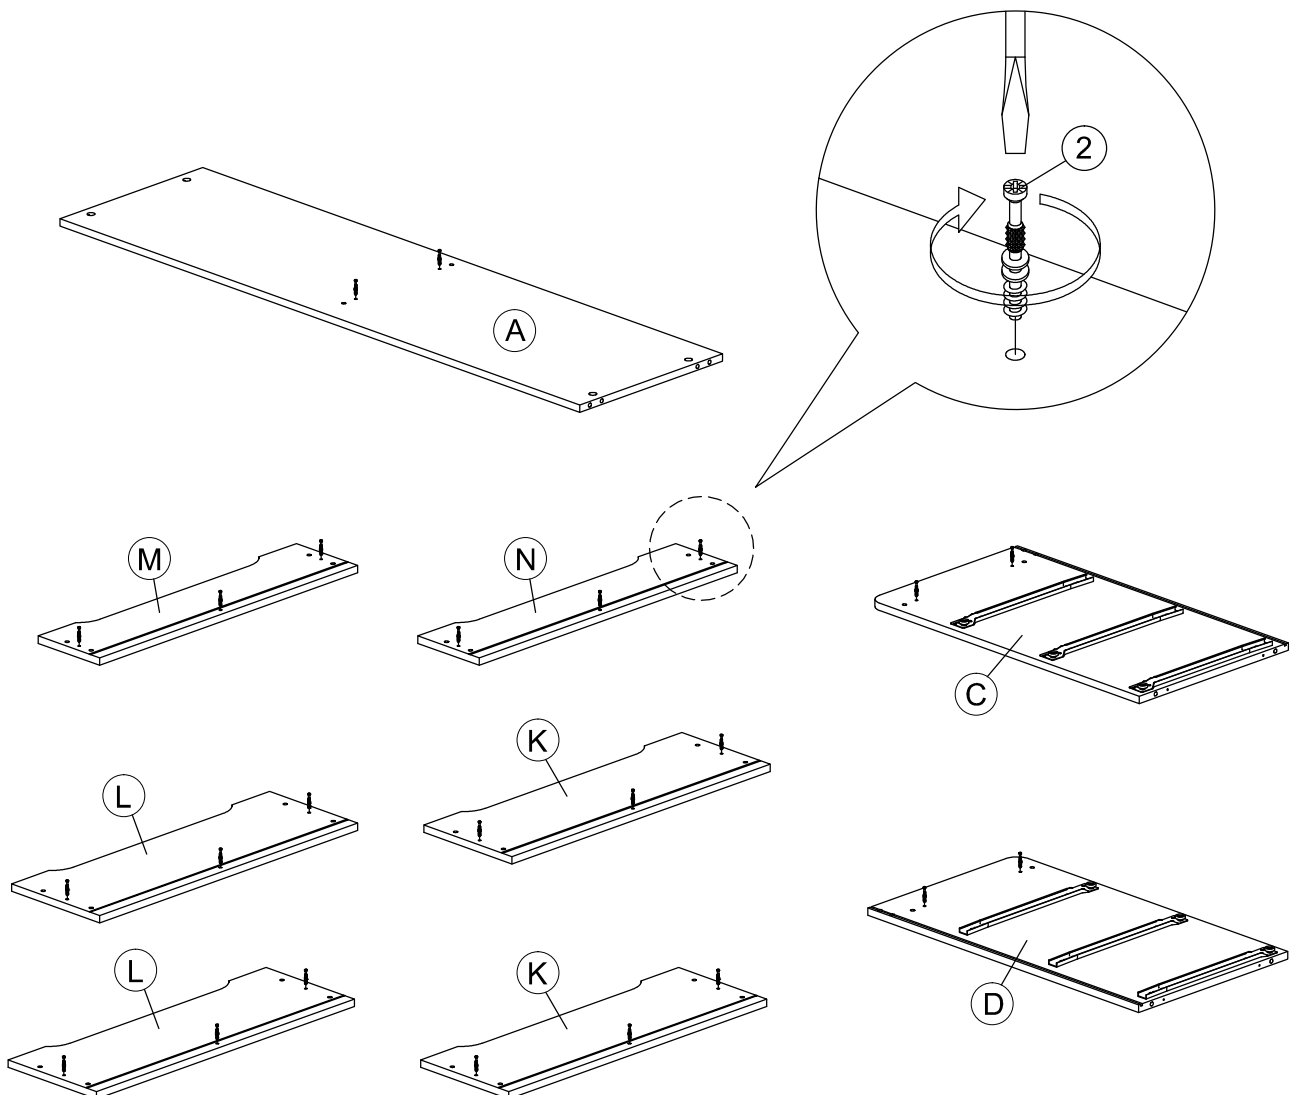

Assembly Instruction

PART LIST

Assembly Instruction

<i>Hardware List</i>			
No.	SHAPE	DESCRIPTION	Qty.
1		8x25mm Wood Dowel	48Pcs
2		15MM Myfix Minifix	24Sets
3		M5x8mm Screw (Euro Screw)	24Pcs
4		M3x16mm Screw	8Pcs
5		M3.5x15mm Screw	68Pcs
6		M4x38mm Screw	39Pcs
7		Jcbc 'W' M6 x 40mm	9Pcs
8		L Bracket	10Pcs

9		Nail Leg	4Pcs
10		Z Bracket (Big)	4Pcs
11		Metal Drawer Slide 14" (350mm)	6 Sets
12		Minifix Cap	12Pcs
13		Metal Corner Bracket	4Pcs
14		L Key	1Pc
15		Adjust Screw	1Pc

STEP 1

Assembly Instruction

STEP 2

STEP 3

Assembly Instruction

STEP 4

STEP 5

Assembly Instruction

STEP 6

STEP 7

Assembly Instruction