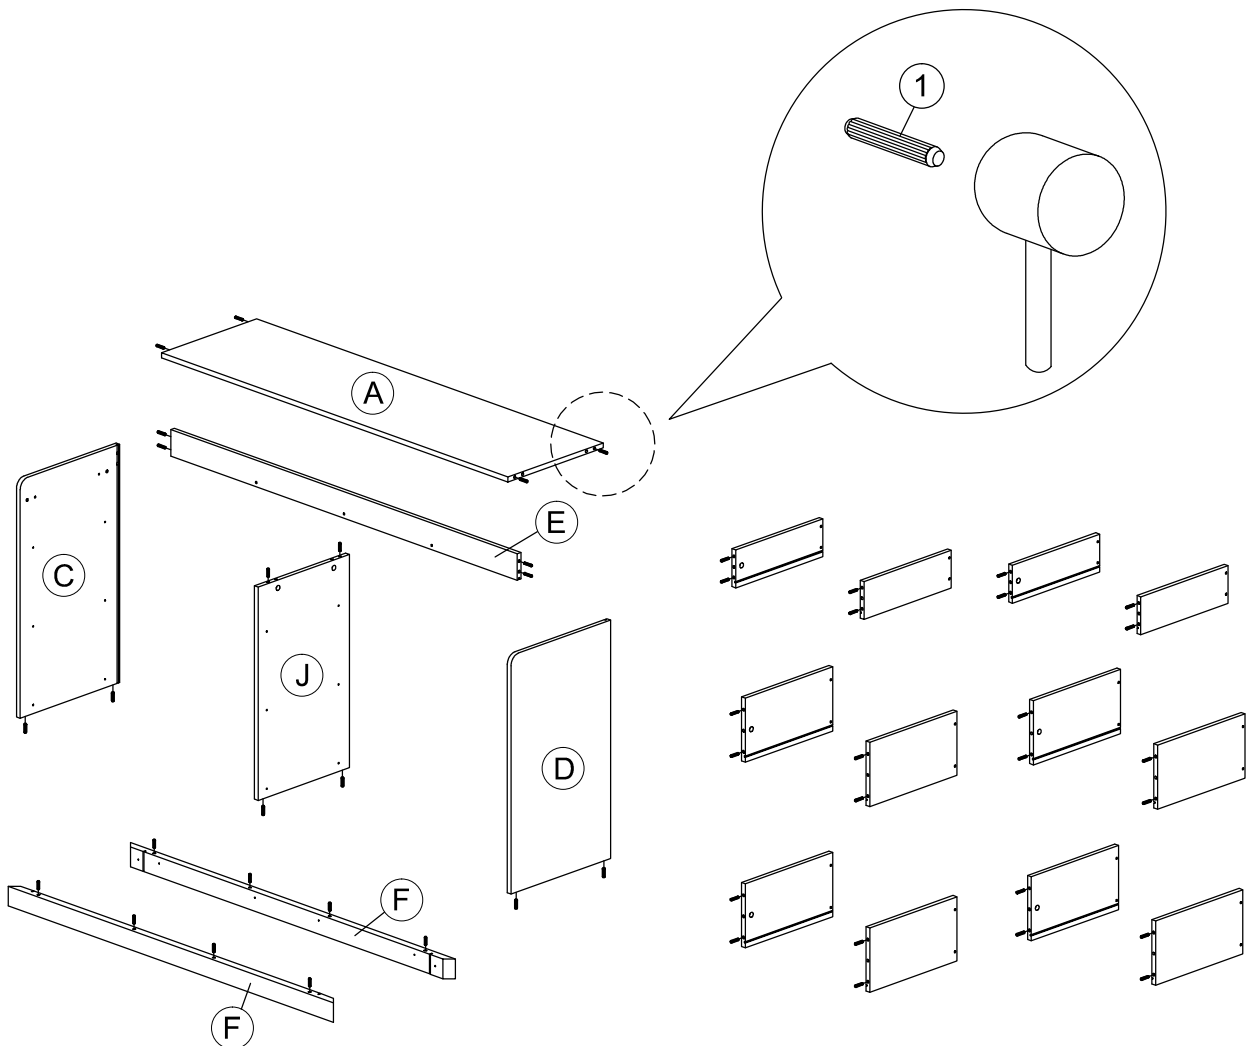

Assembly Instruction

PART LIST

Assembly Instruction

<i>Hardware List</i>			
No.	SHAPE	DESCRIPTION	Qty.
1		8x25mm Wood Dowel	48Pcs
2		15MM Myfix Minifix	24Sets
3		M5x8mm Screw (Euro Screw)	24Pcs
4		M3x16mm Screw	8Pcs
5		M3.5x15mm Screw	68Pcs
6		M4x38mm Screw	39Pcs
7		Jcbc 'W' M6 x 40mm	9Pcs
8		L Bracket	10Pcs

9		Nail Leg	4Pcs
10		Z Bracket (Big)	4Pcs
11		Metal Drawer Slide 14" (350mm)	6 Sets
12		Minifix Cap	12Pcs
13		Metal Corner Bracket	4Pcs
14		L Key	1Pc
15		Adjust Screw	1Pc

STEP 1

Assembly Instruction

STEP 2