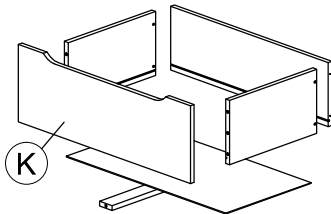

Assembly Instruction

PART LIST

Assembly Instruction

<i>Hardware List</i>			
No.	SHAPE	DESCRIPTION	Qty.
1		8x25mm Wood Dowel	48Pcs
2		15MM Myfix Minifix	24Sets
3		M5x8mm Screw (Euro Screw)	24Pcs
4		M3x16mm Screw	8Pcs
5		M3.5x15mm Screw	68Pcs
6		M4x38mm Screw	39Pcs
7		Jcbc 'W' M6 x 40mm	9Pcs
8		L Bracket	10Pcs

9		Nail Leg	4Pcs
10		Z Bracket (Big)	4Pcs
11		Metal Drawer Slide 14" (350mm)	6 Sets
12		Minifix Cap	12Pcs
13		Metal Corner Bracket	4Pcs
14		L Key	1Pc
15		Adjust Screw	1Pc

STEP 1

Assembly Instruction

STEP 2