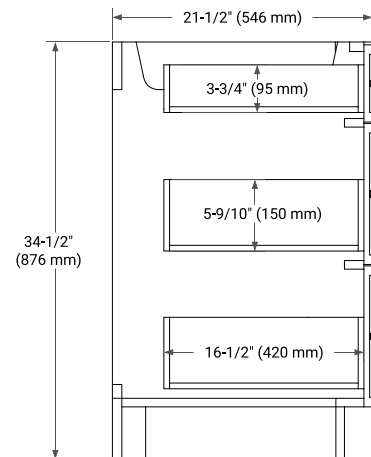

KELLY 60" SINGLE SINK BASE CABINET

BASE CABINET DIMENSIONS

60" W x 21.5" D x 34.5" H

FEATURES

- Solid wood frame and Plywood
- Soft-close system
- Dovetail construction
- Stylish Slim Shaker Door
- Pull-out inside drawer
- Adjustable shelf

SIDE VIEW

PLAN VIEW

OVERALL DIMENSIONS

61" W x 22" D x 1.5" H

COUNTERTOP OPTIONS

Carrara Marble

White Quartz

FEATURES

- Solid countertop with mitered edges & seams
- Undermount white oval sink
- Pre-drilled for 8" widespread faucet

INCLUDED

- Countertop
- Matching Backsplash
- Oval Sink

COUNTERTOP PLAN VIEW

EDGE SIDE VIEW

THREE DIMENSIONAL COUNTERTOP VIEW