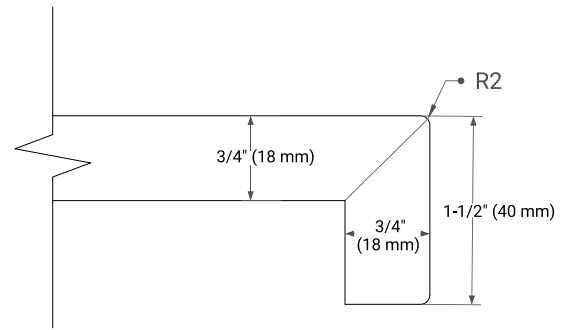

SIDE VIEW

PLAN VIEW

OVERALL DIMENSIONS

61" W x 22" D x 1.5" H

COUNTERTOP OPTIONS

Carrara Marble

White Quartz

FEATURES

- Solid countertop with mitered edges & seams
- Undermount white oval sink
- Pre-drilled for 8" widespread faucet

INCLUDED

- Countertop
- Matching Backsplash
- Oval Sink

COUNTERTOP PLAN VIEW

EDGE SIDE VIEW

THREE DIMENSIONAL COUNTERTOP VIEW