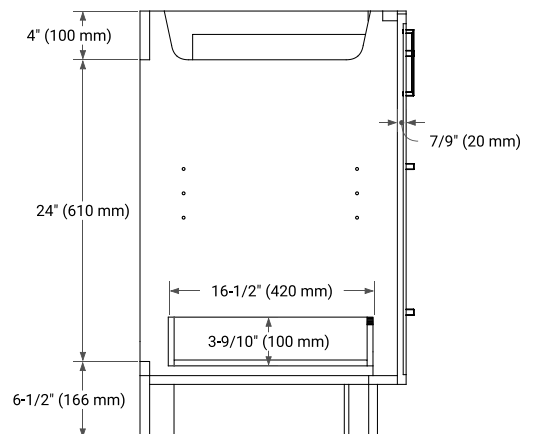

KELLY 60" SINGLE SINK BASE CABINET

BASE CABINET DIMENSIONS

60" W x 21.5" D x 34.5" H

FEATURES

- Solid wood frame and Plywood
- Soft-close system
- Dovetail construction
- Stylish Slim Shaker Door
- Pull-out inside drawer
- Adjustable shelf

SIDE VIEW

PLAN VIEW

OVERALL DIMENSIONS

61" W x 22" D x 1.5" H

COUNTERTOP OPTIONS

Carrara Marble

White Quartz

FEATURES

- Solid countertop with mitered edges & seams
- Undermount white oval sink
- Pre-drilled for 8" widespread faucet

INCLUDED

- Countertop
- Matching Backsplash
- Oval Sink

COUNTERTOP PLAN VIEW

EDGE SIDE VIEW

THREE DIMENSIONAL COUNTERTOP VIEW