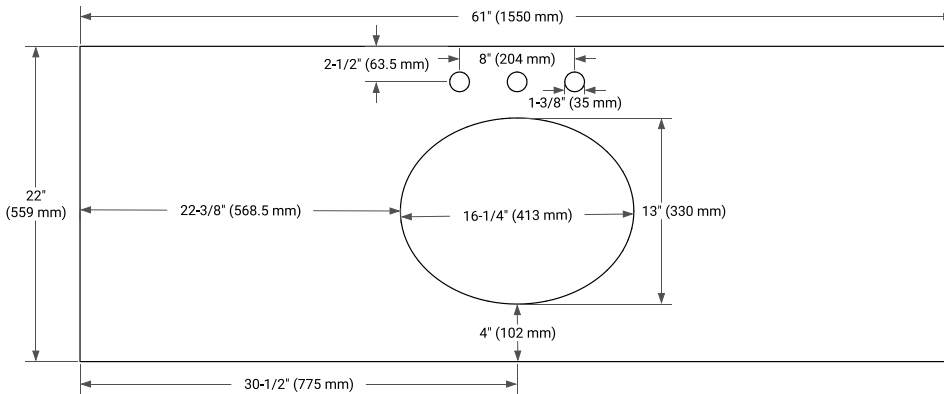

KELLY 60" SINGLE SINK BASE CABINET

BASE CABINET DIMENSIONS

60" W x 21.5" D x 34.5" H

FEATURES

- Solid wood frame and Plywood
- Soft-close system
- Dovetail construction
- Stylish Slim Shaker Door
- Pull-out inside drawer
- Adjustable shelf

SIDE VIEW

PLAN VIEW

OVERALL DIMENSIONS

61" W x 22" D x 1.5" H

COUNTERTOP OPTIONS

Carrara Marble

White Quartz

FEATURES

- Solid countertop with mitered edges & seams
- Undermount white oval sink
- Pre-drilled for 8" widespread faucet

INCLUDED

- Countertop
- Matching Backsplash
- Oval Sink

COUNTERTOP PLAN VIEW

EDGE SIDE VIEW

THREE DIMENSIONAL COUNTERTOP VIEW