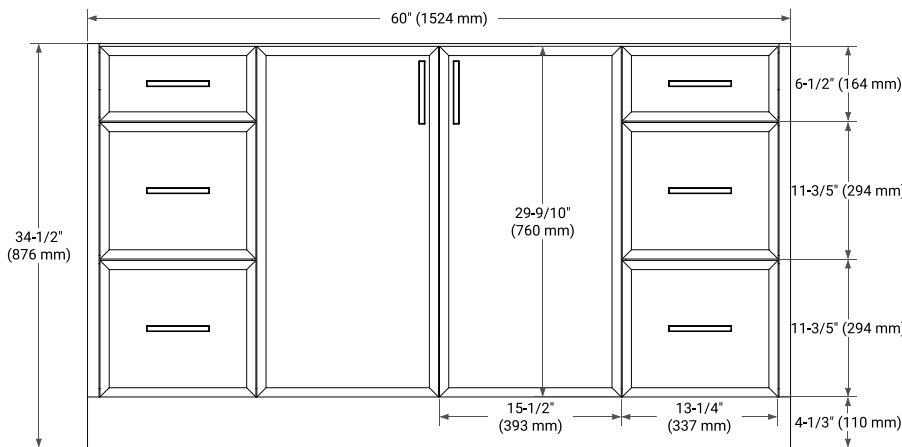

KELLY 60" SINGLE SINK BASE CABINET

BASE CABINET DIMENSIONS

60" W x 21.5" D x 34.5" H

FEATURES

- Solid wood frame and Plywood
- Soft-close system
- Dovetail construction
- Stylish Slim Shaker Door
- Pull-out inside drawer
- Adjustable shelf

SIDE VIEW

PLAN VIEW

OVERALL DIMENSIONS

61" W x 22" D x 1.5" H

COUNTERTOP OPTIONS

Carrara Marble

White Quartz

FEATURES

- Solid countertop with mitered edges & seams
- Undermount white oval sink
- Pre-drilled for 8" widespread faucet

INCLUDED

- Countertop
- Matching Backsplash
- Oval Sink

COUNTERTOP PLAN VIEW

EDGE SIDE VIEW

THREE DIMENSIONAL COUNTERTOP VIEW