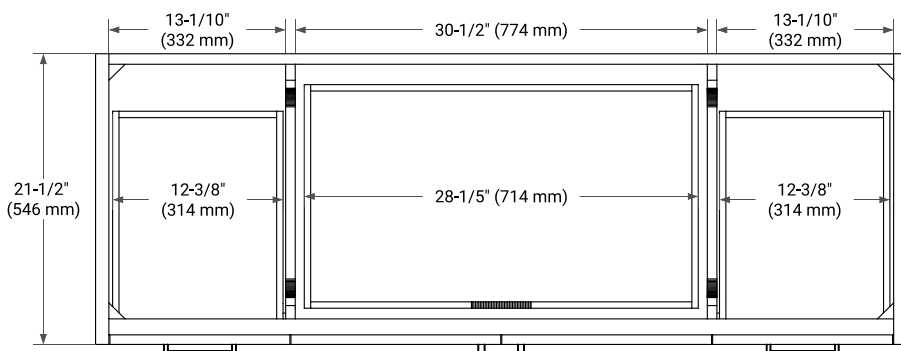

KELLY 60" SINGLE SINK BASE CABINET

BASE CABINET DIMENSIONS

60" W x 21.5" D x 34.5" H

FEATURES

- Solid wood frame and Plywood
- Soft-close system
- Dovetail construction
- Stylish Slim Shaker Door
- Pull-out inside drawer
- Adjustable shelf

SIDE VIEW

PLAN VIEW

OVERALL DIMENSIONS

61" W x 22" D x 1.5" H

COUNTERTOP OPTIONS

Carrara Marble

White Quartz

FEATURES

- Solid countertop with mitered edges & seams
- Undermount white oval sink
- Pre-drilled for 8" widespread faucet

INCLUDED

- Countertop
- Matching Backsplash
- Oval Sink

COUNTERTOP PLAN VIEW

EDGE SIDE VIEW

THREE DIMENSIONAL COUNTERTOP VIEW