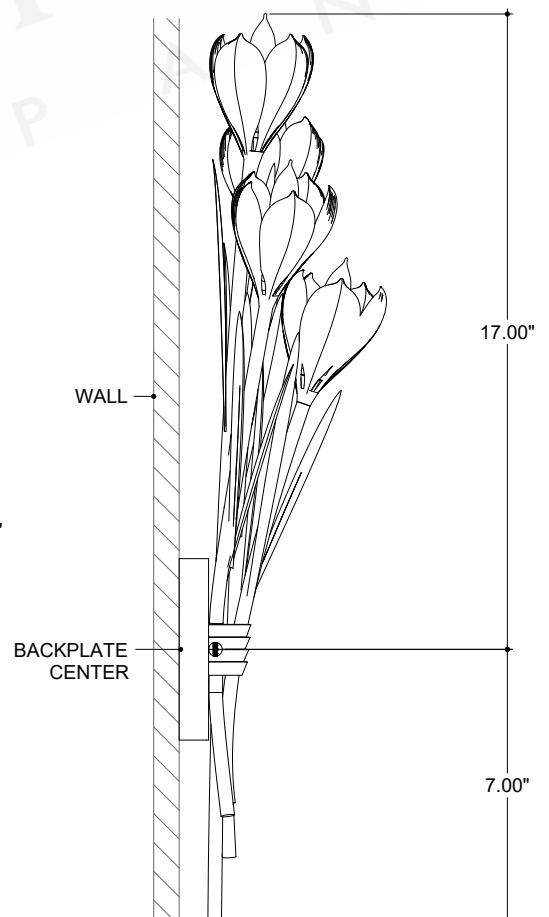

ITEM: 5000-0289

Overall Dimensions

Height: 24"

Width: 8"

Depth: 5.75"

TOP VIEW

FRONT VIEW

SIDE VIEW