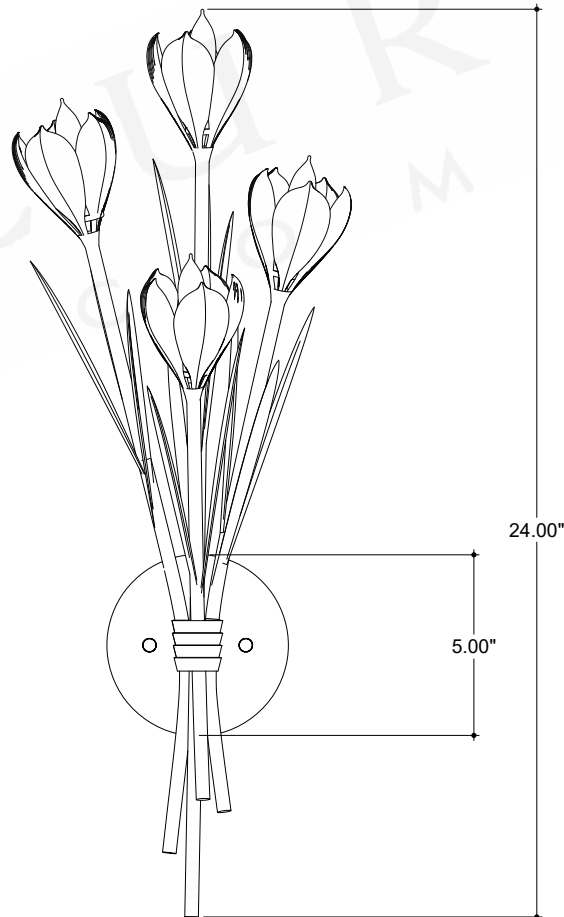

ITEM: 5000-0289

Overall Dimensions

Height: 24"

Width: 8"

Depth: 5.75"

TOP VIEW

FRONT VIEW

SIDE VIEW