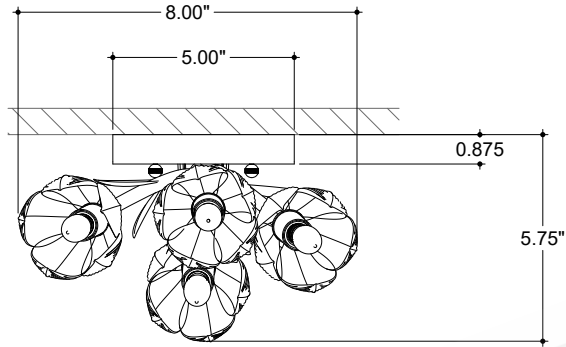

ITEM: 5000-0289

Overall Dimensions

Height: 24"

Width: 8"

Depth: 5.75"

TOP VIEW

FRONT VIEW

SIDE VIEW