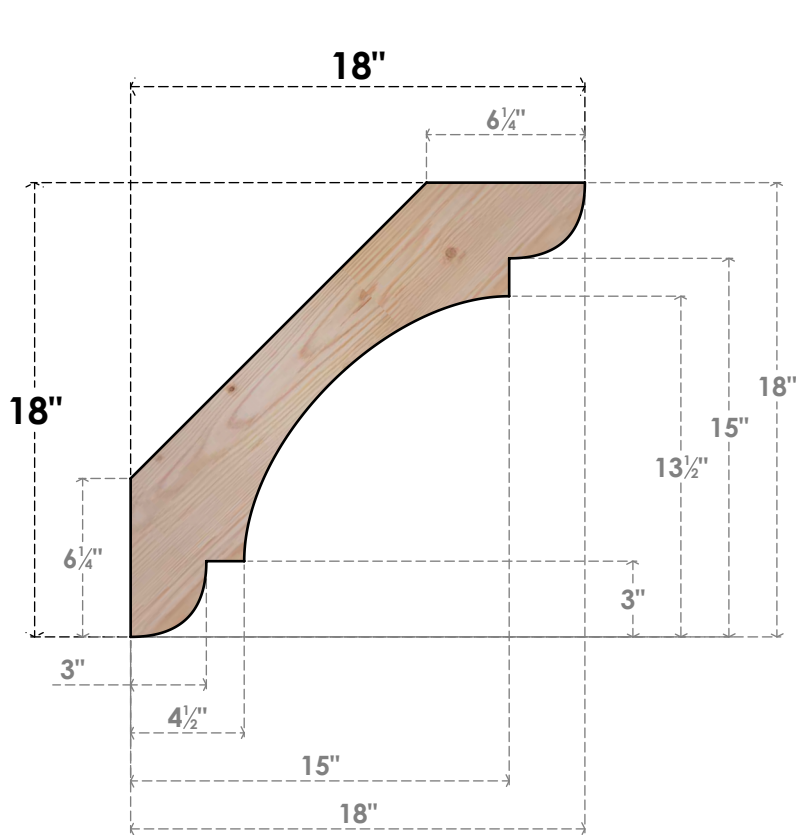

BRC06X18X18OLY00SDF

5 1/2"W X 18"D X 18"H OLYMPIC SMOOTH BRACE, DOUGLAS FIR

SIDE

FRONT

EKENA MILLWORK
 2300 WEST MAIN ST.
 CLARKSVILLE, TX 75426
 TOLL FREE: 866-607-0453
 WWW.EKENAMILLWORK.COM

NOTES

1. INSTALLATION TO BE COMPLETED IN ACCORDANCE WITH MANUFACTURER'S SPECIFICATIONS.
2. DRAWING MAY NOT BE TO SCALE
3. THIS DRAWING IS INTENDED FOR DESIGN AND PLANNING PURPOSES ONLY.
4. ALL INFORMATION CONTAINED HEREIN WAS CURRENT AT THE TIME OF DEVELOPMENT BUT MUST BE REVIEWED AND APPROVED BY THE PRODUCT MANUFACTURER TO BE CONSIDERED ACCURATE.
5. PRODUCTS ARE NOT KILN DRIED. THIS ITEM IS UNIQUE AND WILL CONTAIN THE NATURAL VARIATIONS THAT THE WOOD SPECIES OFFERS. THIS MAY RESULT IN VARIATIONS UP TO 1/4"