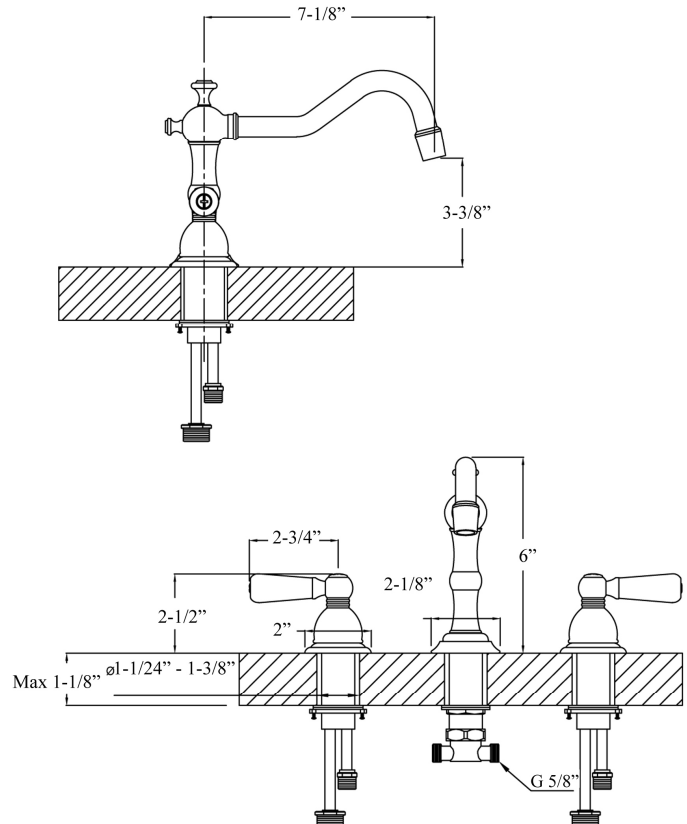

# ROMA 8" WIDESPREAD LAVATORY FAUCET

Cat. No.  
LFW102-PL

Spout Reach: 7-1/8"  
Height: 6"

## Features:

- ▶ Constructed of solid brass
- ▶ Flexible widespread installation
- ▶ Porcelain lever handles
- ▶ Includes 12" connection hoses
- ▶ Drain not included
- ▶ Height to spout 3-3/8"
- ▶ Ceramic disc cartridges
- ▶ Flow rate is 1.2 GPM at 60 psi
- ▶ cUPC/NSF/AB1953 Certified

## Finishes:

- CP** Polished Chrome
- BN** Brushed Nickel
- ORB** Oil Rubbed Bronze

Dimensions of fixture are nominal and may vary. Dimensions and spec