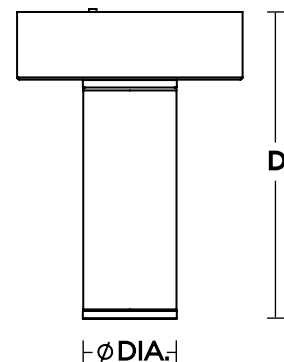

Construction

Die-cast aluminum construction. Standard mounting holes and hardware are included. Power supply connections must be made inside a junction box (not included). Canopy - 1-3/4" H x 6" DIA.

Finish

Black or powder coated or Satin Nickel finish.

Diffuser

Clear glass diffuser.

Electrical

Input 120-277 VAC 60 HZ.
0-10V dimming (120-277V), TRIAC (120V).
Minimum starting temp -4° F / -20°C

LED

Fixture includes a LED modules capable of producing:
9W = 630 delivered lumens
Adjustable Choice 2700K, 3000K, 3500K, 4000K, 5000K (CCT).
Rated for 50,000 Hrs., 90 CRI.

Specifications and dimensions
subject to change without notice.

Ordering Information:

Black	Satin Nickel	LED	Delivered Lumens 630	Adjustable CCT 2700K/2700K/3000K/3500K/4000K	DIA. 2-1/2" 8"
-------	--------------	-----	-------------------------	---	-------------------