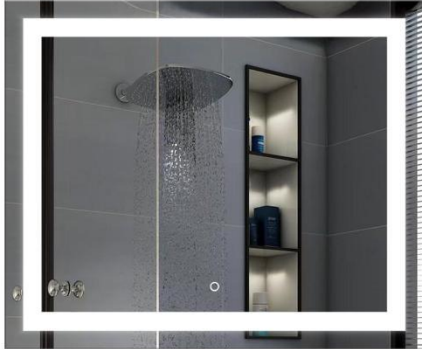

## Bathroom / Vanity Mirror Introduction

Net Weight: 23.22 lbs

36" L x 30" W Wall Mounted Dimmable Makeup LED Bathroom Vanity Mirror with Lights Backlit and Anti-Fog			
<b>Mount Type</b>	Wall Mounted; Mounts to Dresser	<b>Mirror Type</b>	Bathroom / Vanity; Makeup / Shaving; Overmantel;Dresser
<b>Shape</b>	Rectangle	<b>Orientation</b>	Horizontal
<b>Storage Included</b>	No	<b>Power Source</b>	Hardwired / Plug-in
<b>Lighting Included</b>	Yes	<b>Bulb Type</b>	LED
<b>Shaver Socket</b>	Shaver Socket	<b>Glass Distortion &amp; Magnification</b>	No
<b>Magnifying</b>	No	<b>Supplier Intended and Approved Use</b>	Residential Use; Non Residential Use
<b>Mirror Finishes</b>	Fog Free	<b>Size</b>	36" L x 30" W
<b>Thickness</b>	1.6"	<b>Weight</b>	23.22lbs