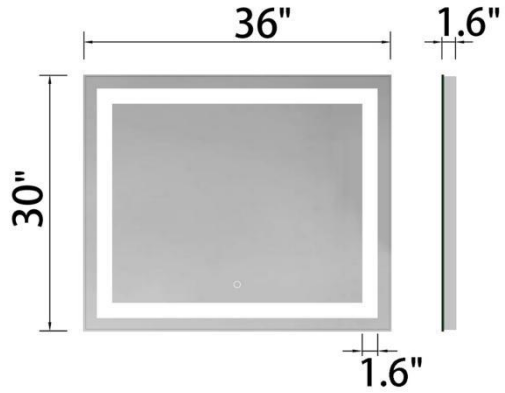

## Bathroom / Vanity Mirror Introduction

Net Weight: 23.22 lbs

36" L x 30" W Wall Mounted Dimmable Makeup LED Bathroom Vanity Mirror with Lights Backlit and Anti-Fog			
<b>Mount Type</b>	Wall Mounted; Mounts to Dresser	<b>Mirror Type</b>	Bathroom / Vanity; Makeup / Shaving; Overmantel;Dresser
<b>Shape</b>	Rectangle	<b>Orientation</b>	Horizontal
<b>Storage Included</b>	No	<b>Power Source</b>	Hardwired / Plug-in
<b>Lighting Included</b>	Yes	<b>Bulb Type</b>	LED
<b>Shaver Socket</b>	Shaver Socket	<b>Glass Distortion &amp; Magnification</b>	No
<b>Magnifying</b>	No	<b>Supplier Intended and Approved Use</b>	Residential Use; Non Residential Use
<b>Mirror Finishes</b>	Fog Free	<b>Size</b>	36" L x 30" W
<b>Thickness</b>	1.6"	<b>Weight</b>	23.22lbs